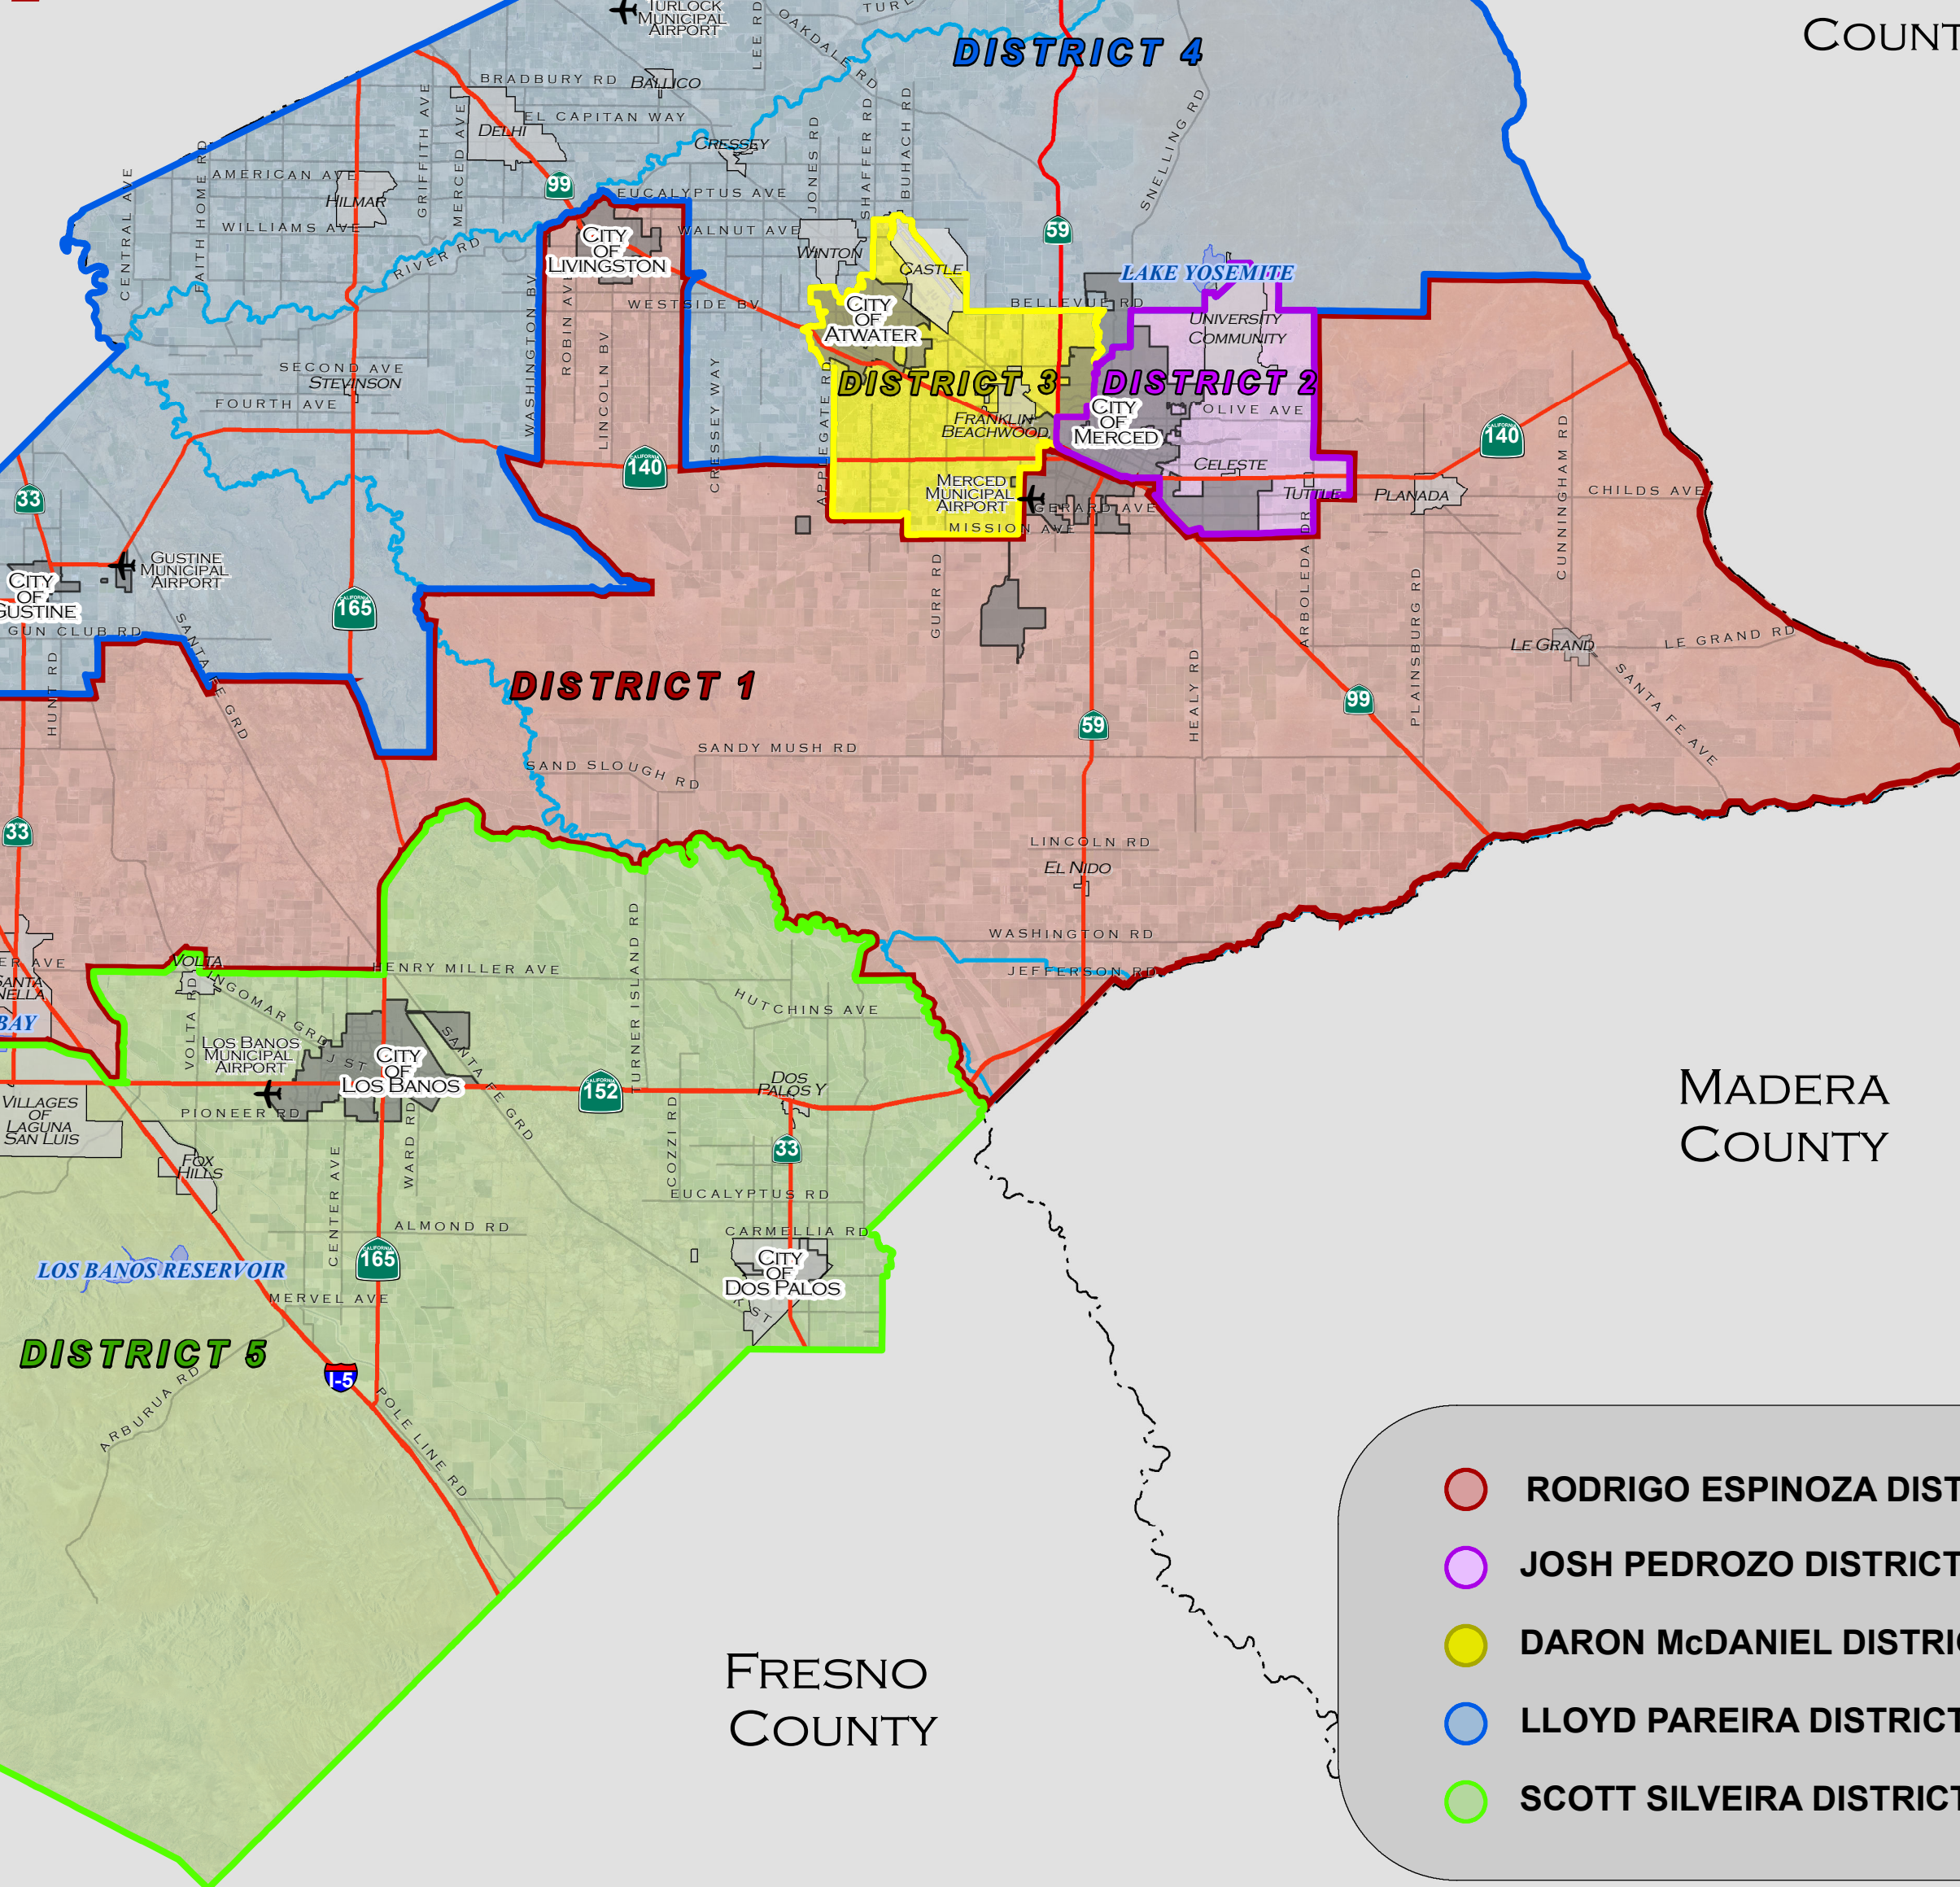

# MERCED

## COUNTY SUPERVISORIAL DISTRICT MAP

STANISLAUS  
COUNTY

MARIPOSA  
COUNTY

SANTA CLARA  
COUNTY

MADERA  
COUNTY

FRESNO  
COUNTY

SAN BENITO  
COUNTY

-  **RODRIGO ESPINOZA DISTRICT - 1**
-  **JOSH PEDROZO DISTRICT - 2**
-  **DARON McDANIEL DISTRICT - 3**
-  **LLOYD PAREIRA DISTRICT - 4**
-  **SCOTT SILVEIRA DISTRICT - 5**

0 2.5 5 10  
Miles