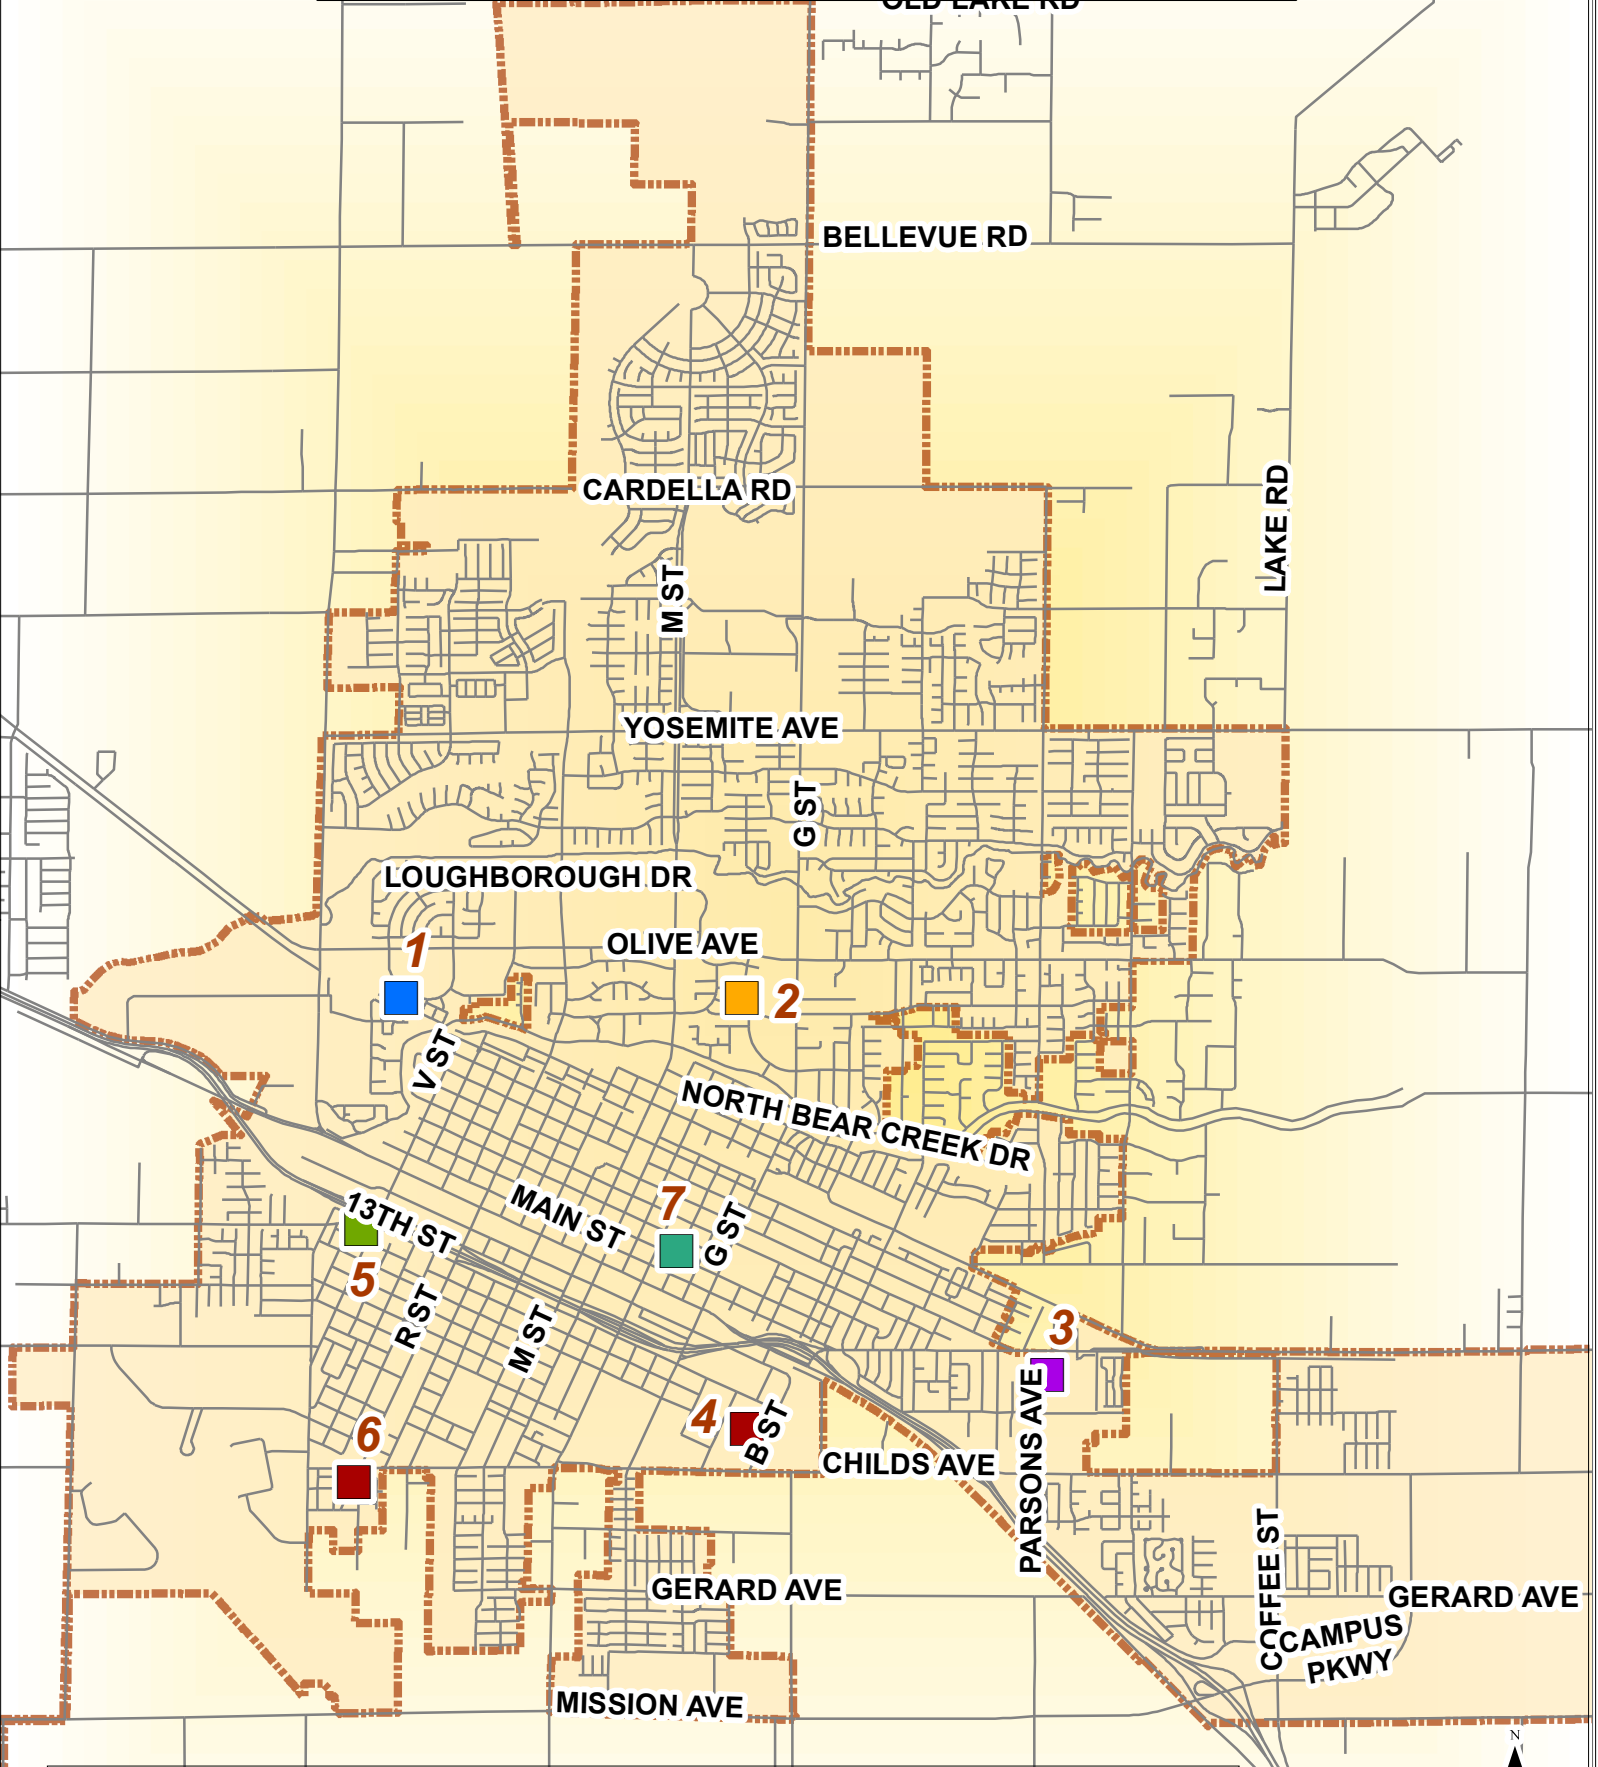

AFFORDABLE HOUSING PROJECTS

	1. Devonwood Village		3. Bella Vista Apartments (Visionary Homes)		5. 1213 V St		7. Linc Housing
	2. Mercy Village - Park Ave		4. The Retreat Apartments (Childs Court Apts)		6. 73 S R St		CITY LIMIT

Affordable Housing Projects

No.	Project name	Location	No. of Units	Housing Type
1	Devonwood Village	Devonwood Dr, btw Loughborough & Meadows	156	Affordable Family
2	Mercy Village - Park Ave	3015 Park Ave	65	Permanent Supportive Housing
3	Bella Vista Apartments (Visionary Homes)	1808 Parsons Ave	108	Affordable Family
4	The Retreat Apartments (Childs Court Apts)	1137 B St	119	Affordable Family
5	1213 V St	1213 V St	95	Supportive Housing
6	73 S R St	73 S R St	20	Supportive Housing
7	Linc Housing	18th & I St	54	Supportive Housing