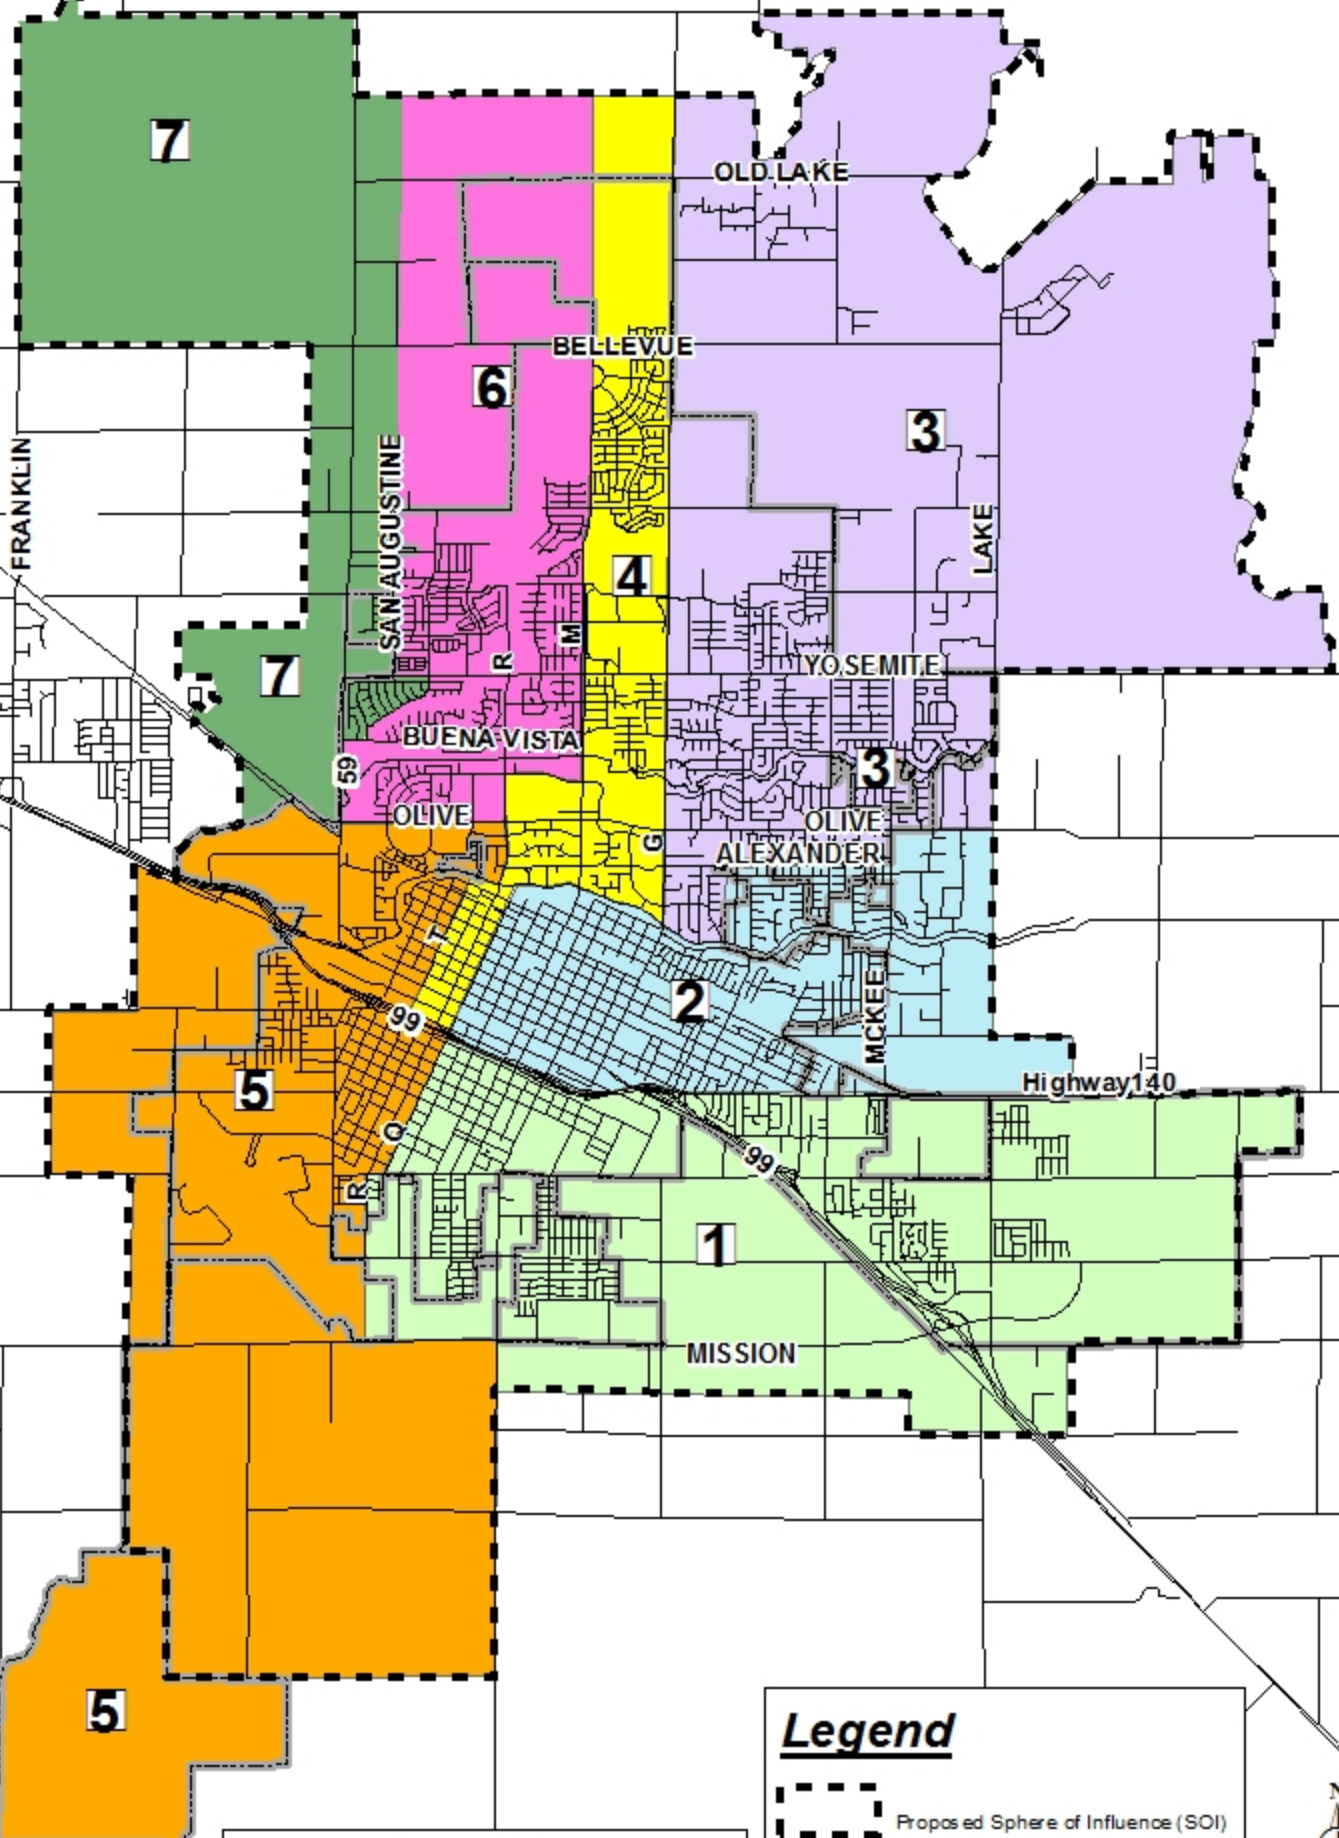

Land Use Diagram Sectors for Adoption

ATTACHMENT 1

Legend

- Proposed Sphere of Influence (SOI)
- Merced City Limit