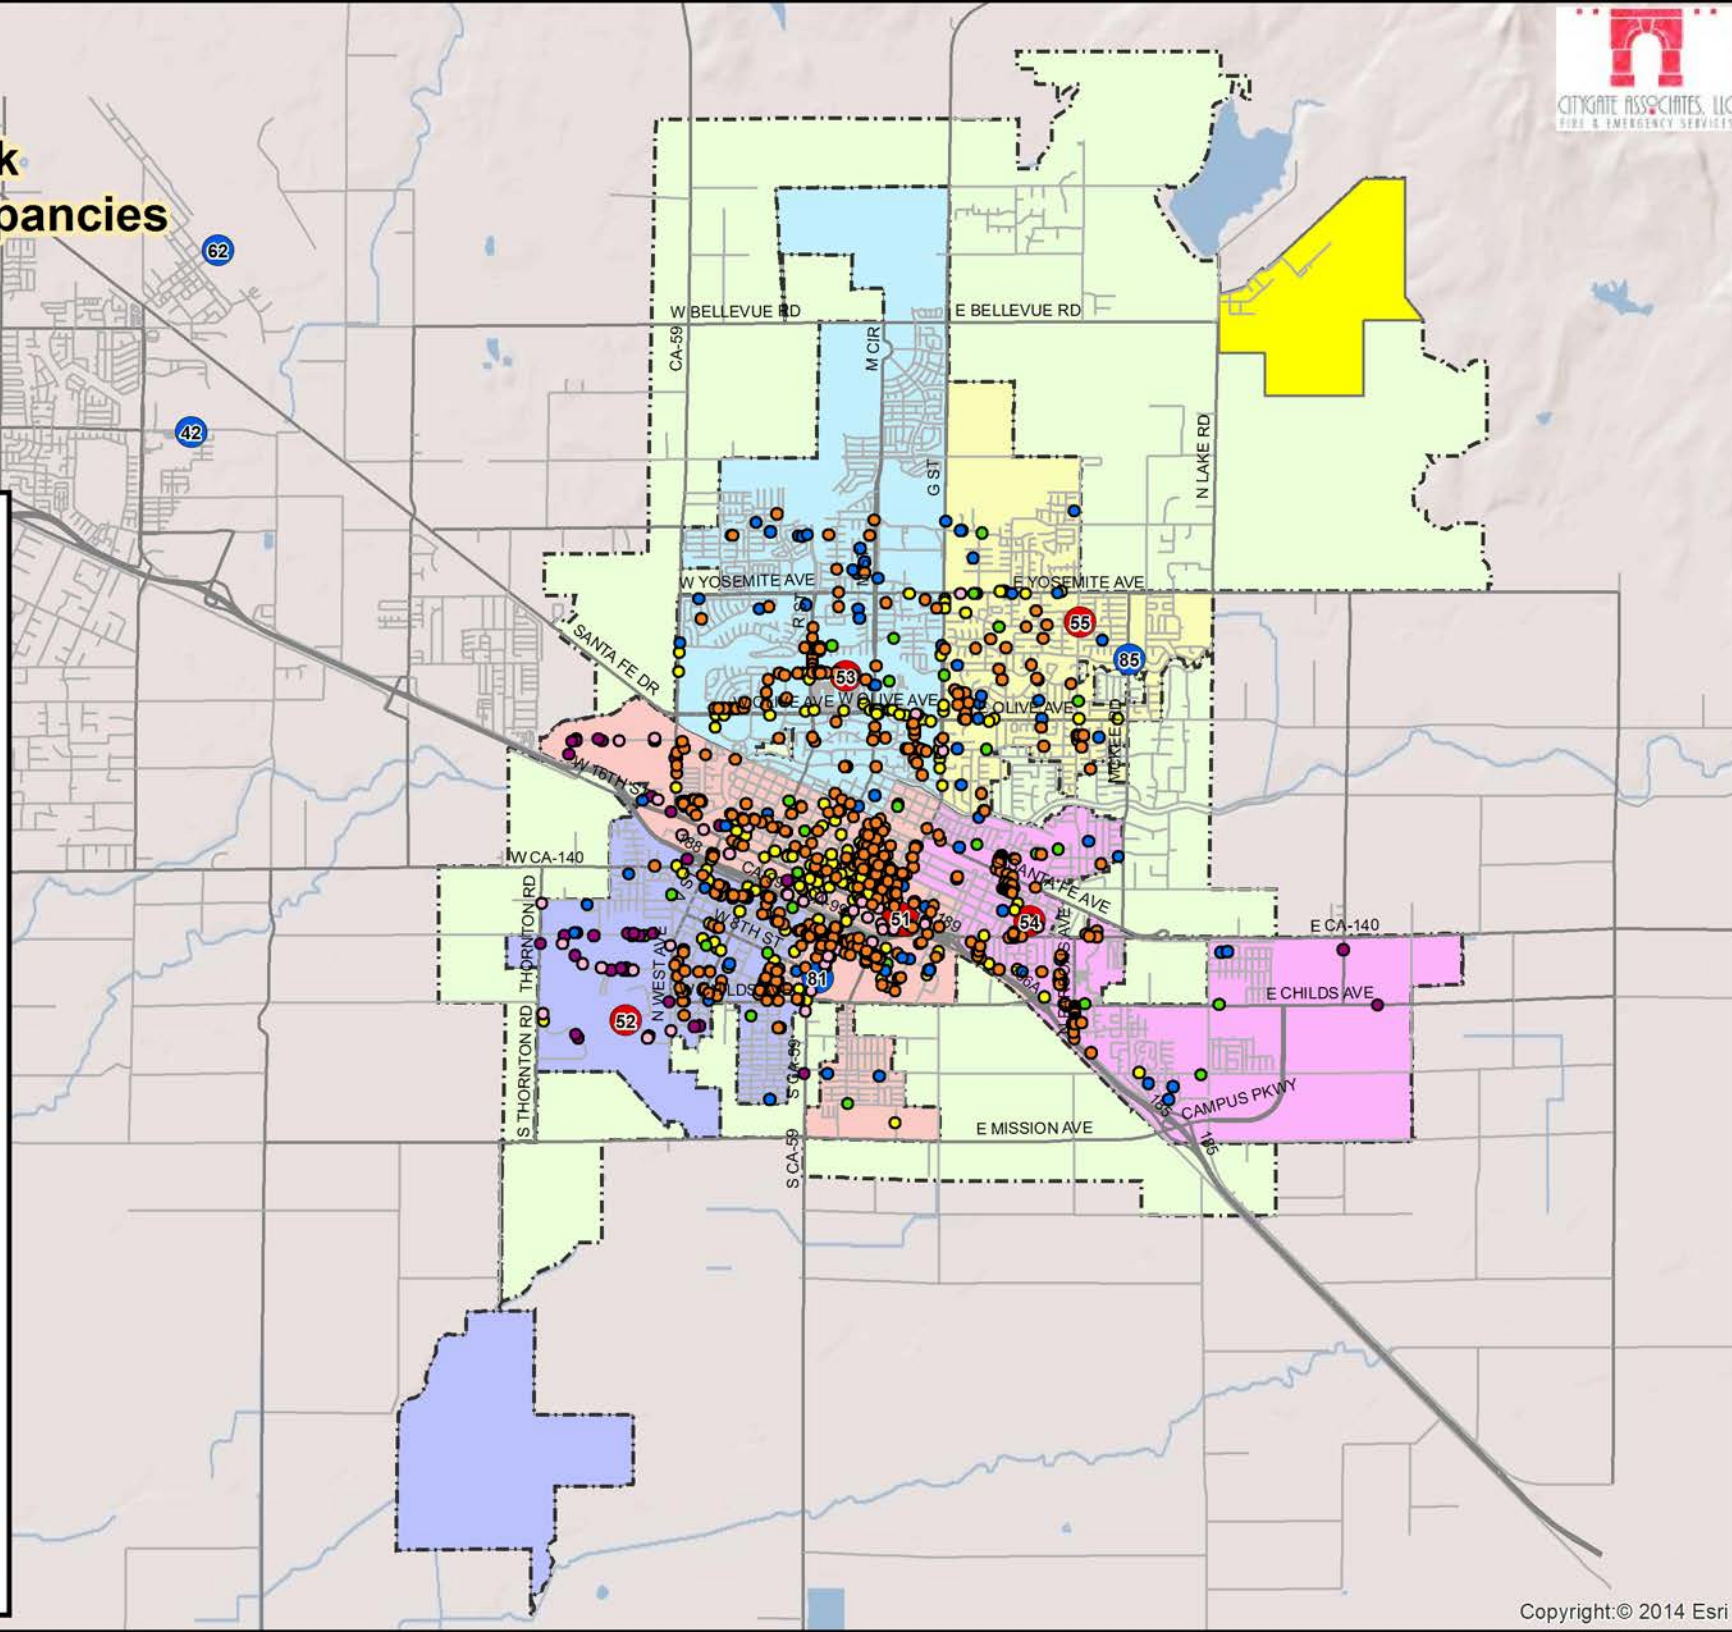

Merced FD Map 5 Risk: Population Densities

Legend

Fire Stations

- Engine
- ◆ Engine, Truck, Chief
- Mutual Aid Engine
- ▲ Mutual Aid Truck

Population Per Square Mile

- < 500
- 501 - 1,000
- 1,001 - 1,500
- 1,501 - 2,500
- 2,501 - 5,000
- 5,001 - 10,000
- > 10,000

Merced Limits

Sphere of Influence

UC Merced Campus

Merced FD Map 6 Risk: High-Risk Building Occupancies

Legend

Fire Stations

- Engine
- ◆ Engine, Truck, Chief
- Mutual Aid Engine
- ▲ Mutual Aid Truck
- "A" Occupancies
- "E" Occupancies
- "F" Occupancies
- "H" Occupancies
- "I" Occupancies
- "R" Occupancies

- 51 First Due Area
- 52 First Due Area
- 53 First Due Area
- 54 First Due Area
- 55 First Due Area
- Merced Limits
- Sphere of Influence
- UC Merced Campus

Merced FD Map 7 Risk: Hazardous Materials Sites

Legend

Fire Stations

- Engine
- ◆ Engine, Truck, Chief
- Mutual Aid Engine
- ▲ Mutual Aid Truck

First Due Areas

- 51 First Due Area
- 52 First Due Area
- 53 First Due Area
- 54 First Due Area
- 55 First Due Area