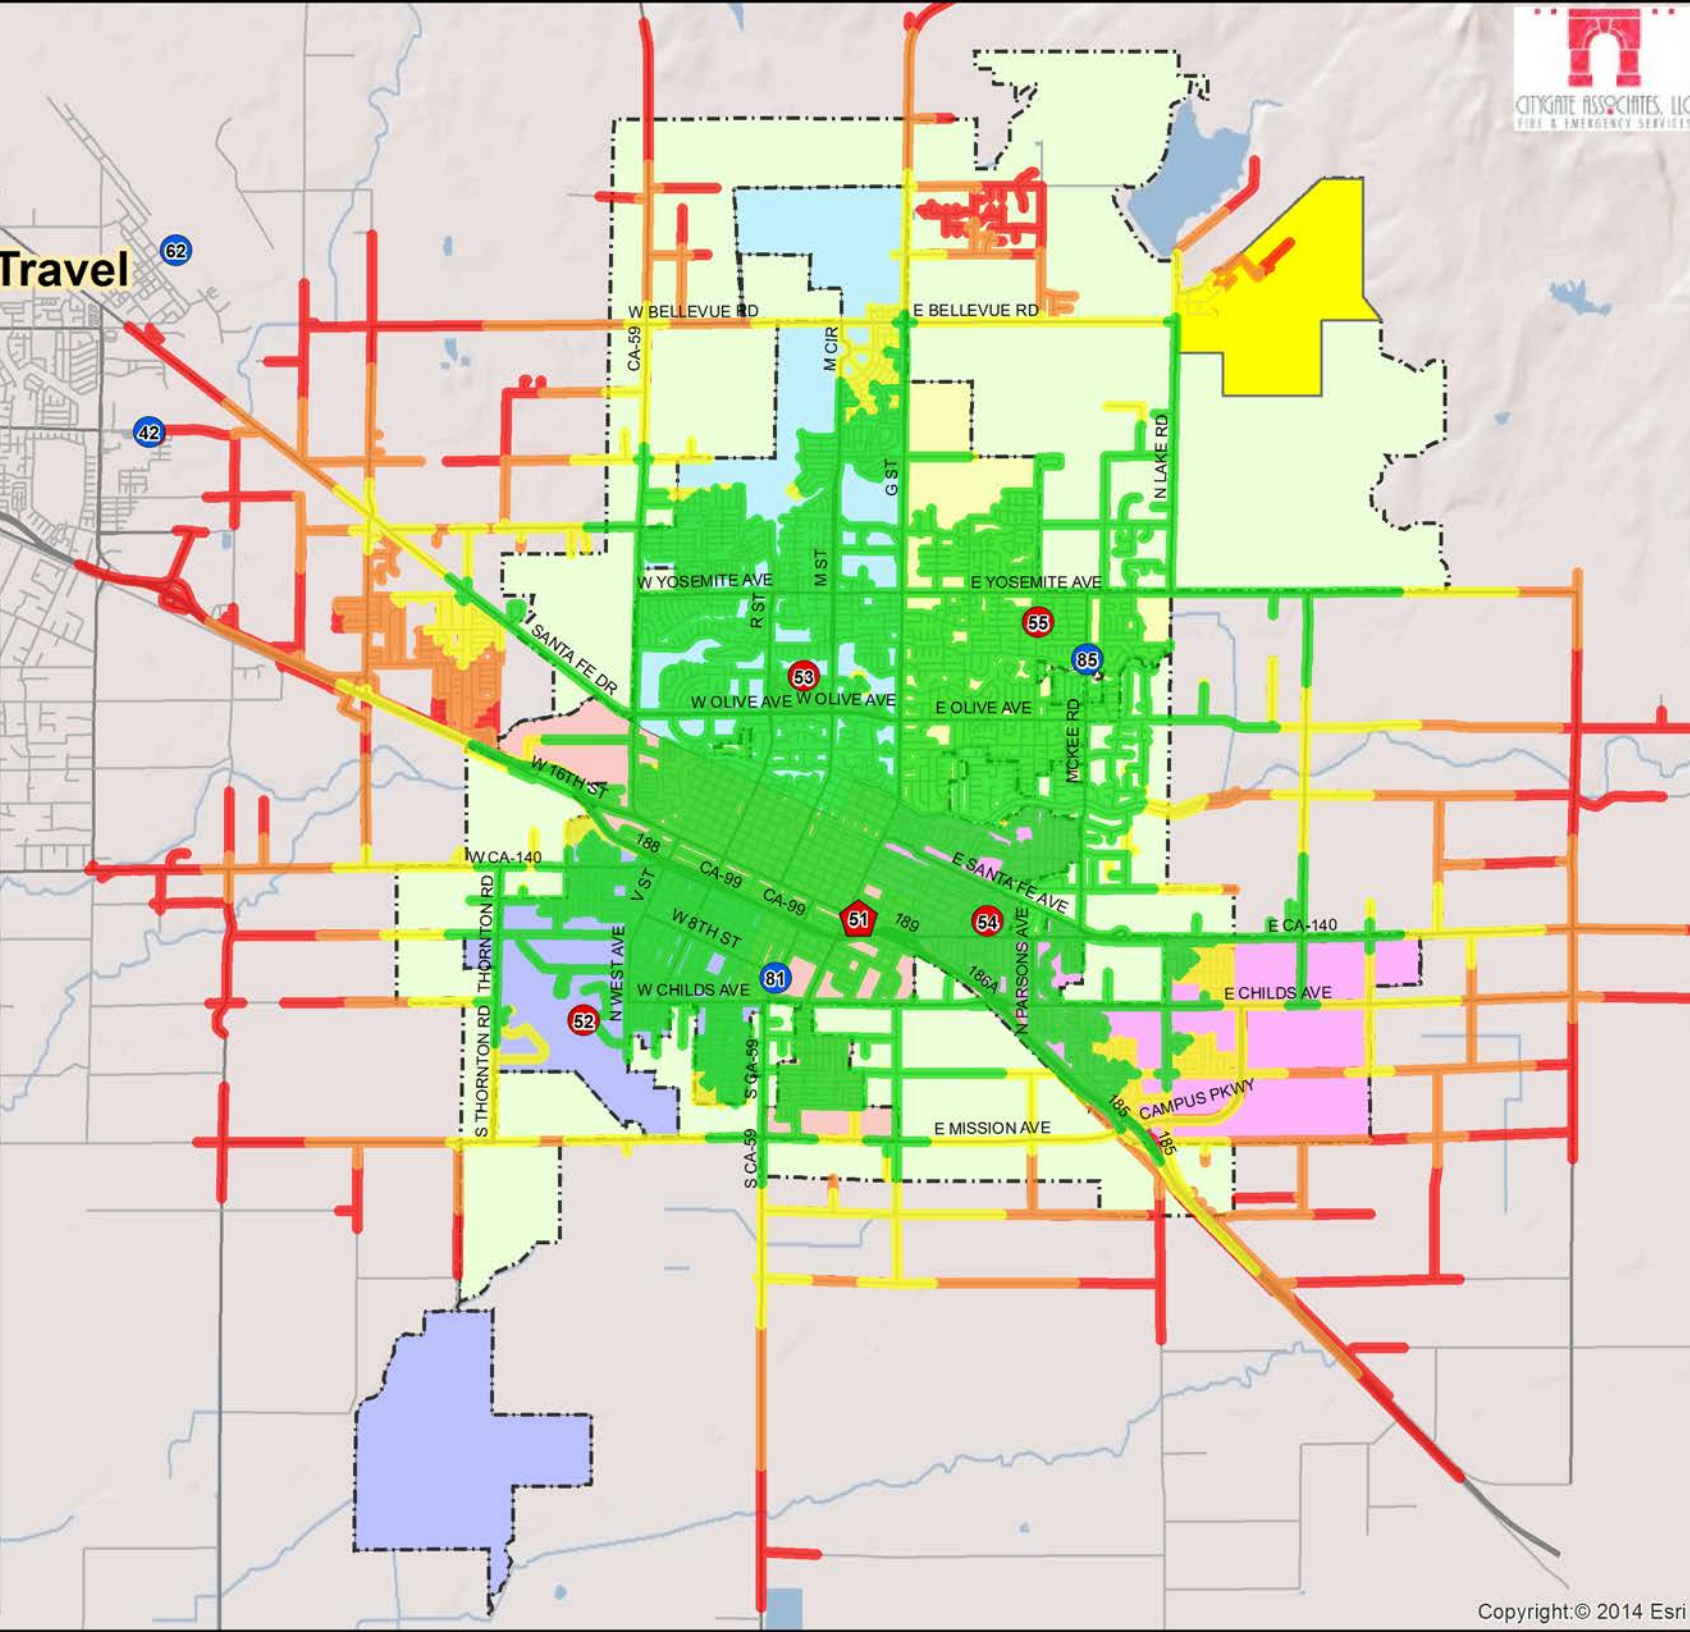

- 51 First Due Area
- 52 First Due Area
- 53 First Due Area
- 54 First Due Area
- 55 First Due Area
- Merced Limits
- Sphere of Influence
- UC Merced Campus

Merced FD Map 9 1st Due Map 1 Engine 5, 6, 7, 8 Minute Travel

Legend

Fire Stations

- Engine
- ◆ Engine, Truck, Chief
- Mutual Aid Engine
- ▲ Mutual Aid Truck

Travel Time

- 5 Minute Engine Travel
- 6 Minute Engine Travel
- 7 Minute Engine Travel
- 8 Minute Engine Travel

First Due Areas

- 51 First Due Area
- 52 First Due Area
- 53 First Due Area
- 54 First Due Area
- 55 First Due Area

Other Features

- Merced Limits
- Sphere of Influence
- UC Merced Campus

**Merced FD
Map 10
1st Due Map
1 Engine
5, 6, 7, 8 Minute Travel
no railroad crossings**

Legend

- Engine
- ◆ Engine, Truck, Chief
- Mutual Aid Engine
- ▲ Mutual Aid Truck
- 4 Minute Engine Travel
- 5 Minute Engine Travel
- 6 Minute Engine Travel
- 7 Minute Engine Travel
- 8 Minute Engine Travel
- +— Railroads
- 51 First Due Area
- 52 First Due Area
- 53 First Due Area
- 54 First Due Area
- 55 First Due Area
- Merced Limits
- Sphere of Influence
- UC Merced Campus