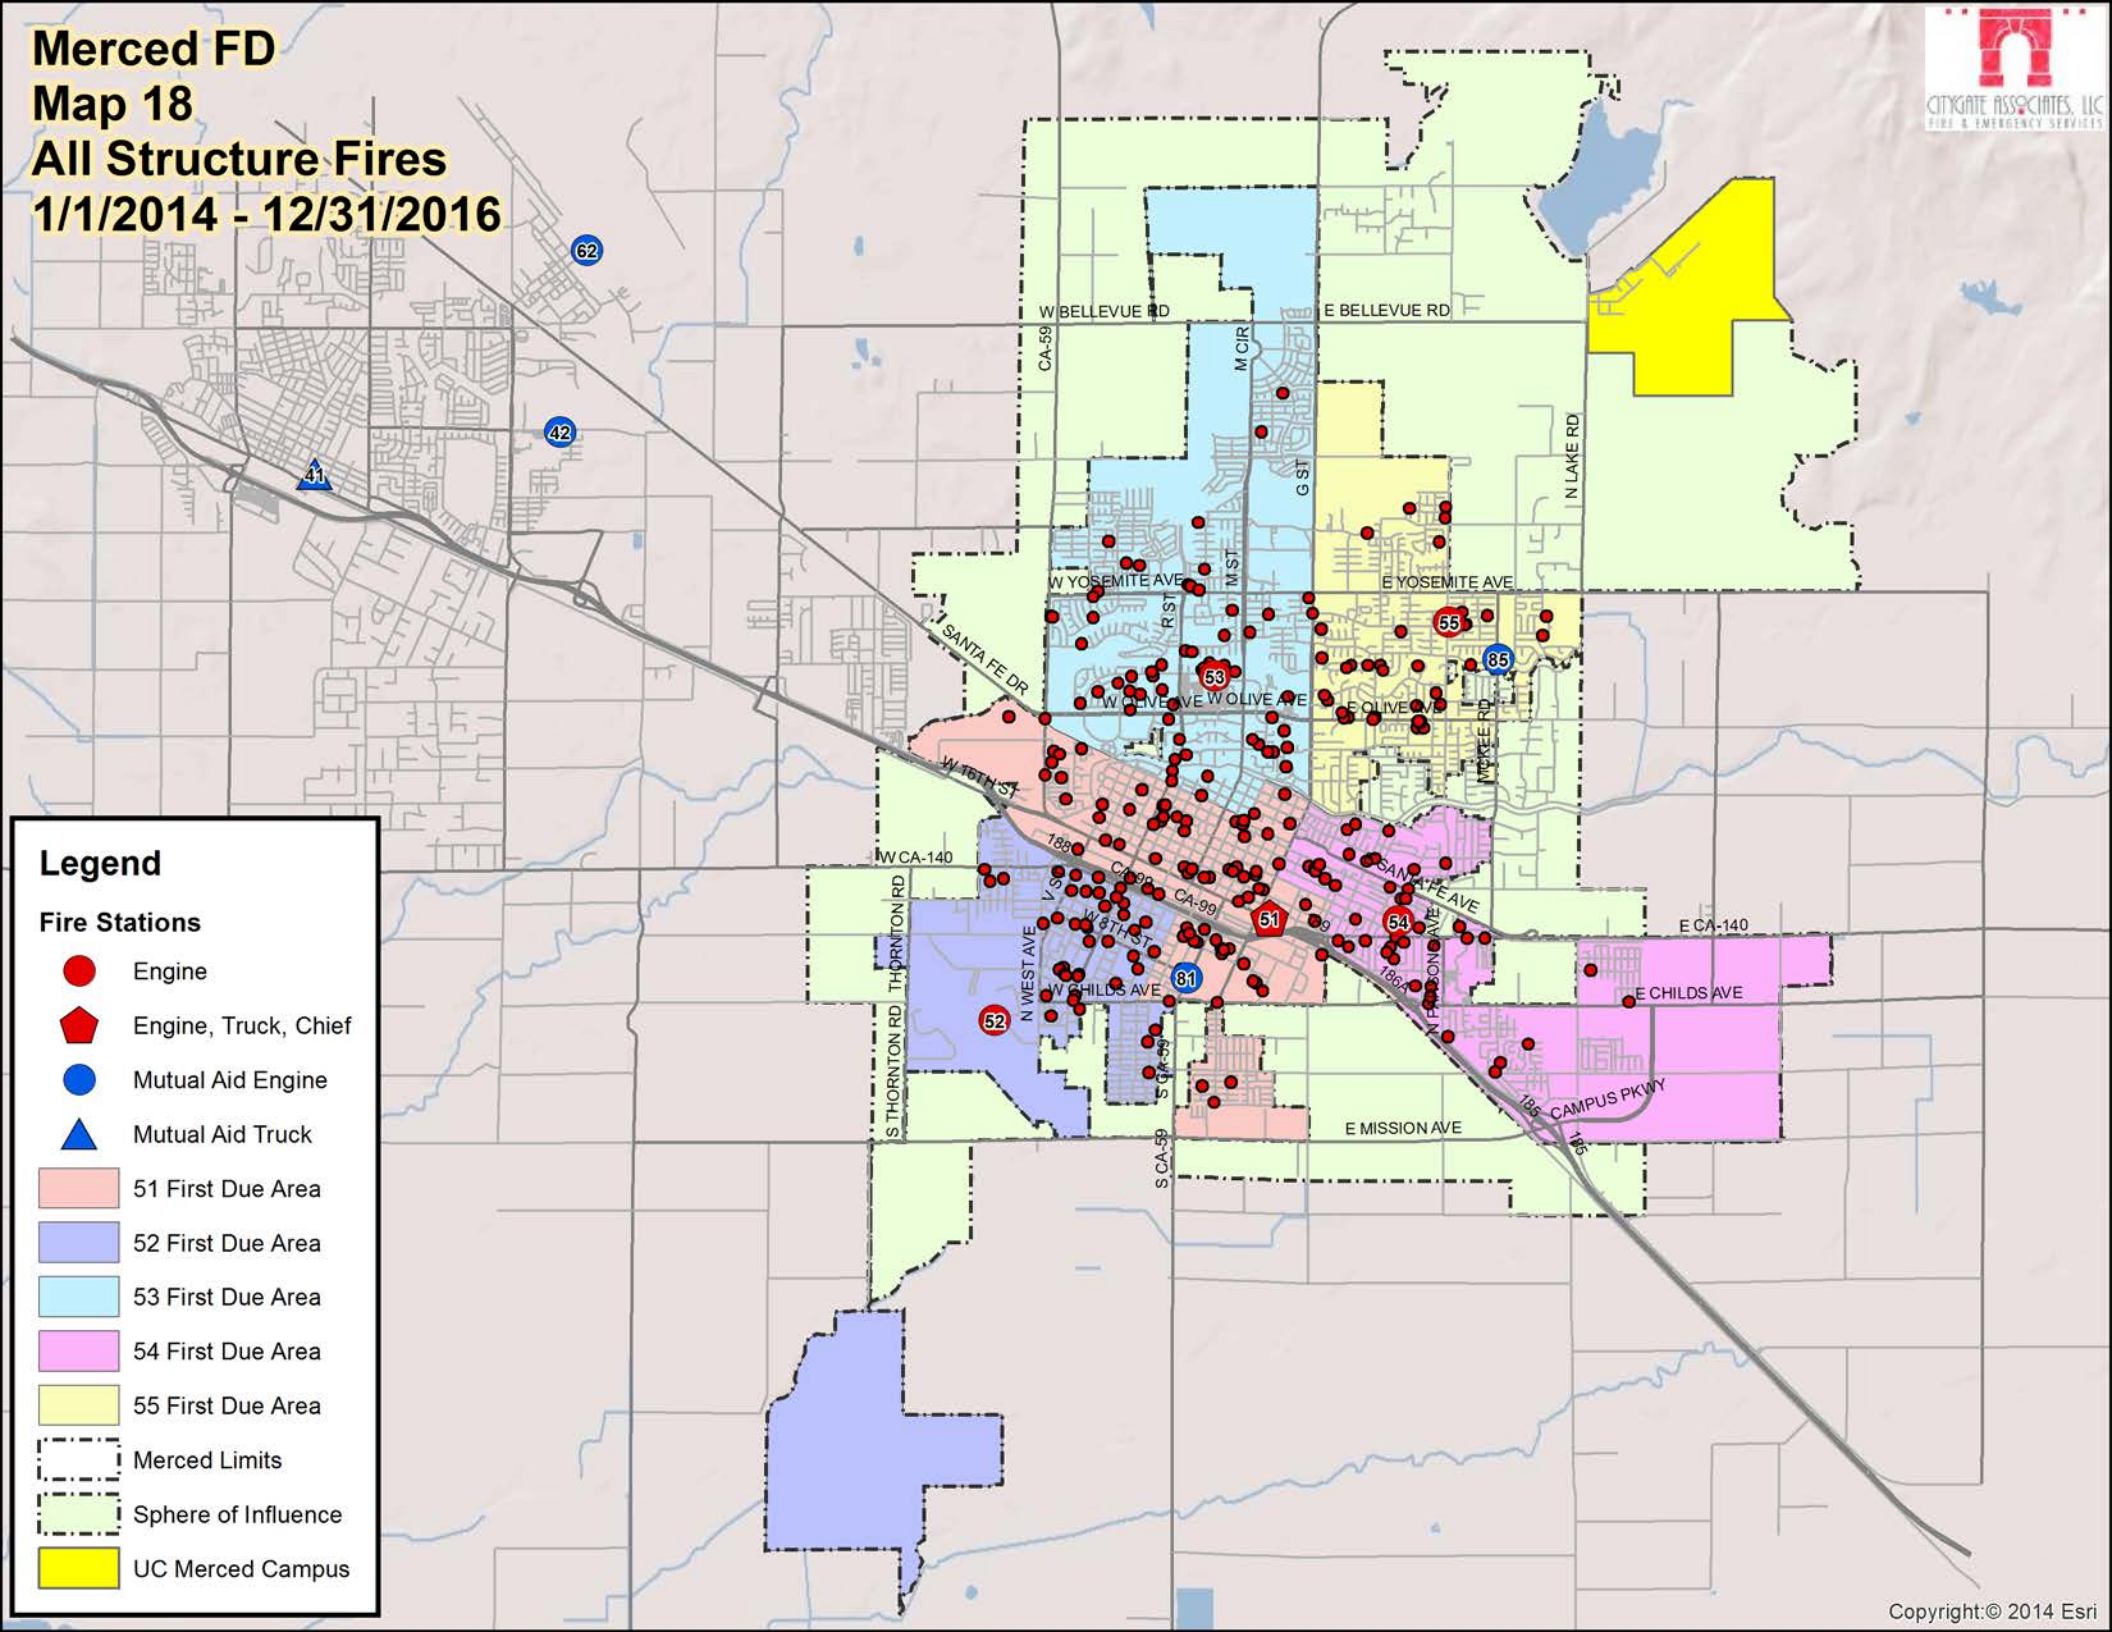

Other Features

- Merced Limits
- Sphere of Influence
- UC Merced Campus

Merced FD Map 18 All Structure Fires 1/1/2014 - 12/31/2016

Legend

Fire Stations

- Engine
- ◆ Engine, Truck, Chief
- Mutual Aid Engine
- ▲ Mutual Aid Truck
- 51 First Due Area
- 52 First Due Area
- 53 First Due Area
- 54 First Due Area
- 55 First Due Area
- Merced Limits
- Sphere of Influence
- UC Merced Campus

Merced FD Map 19 EMS & Rescue Hot Spots 1/1/2014 - 12/31/2016

Legend

Fire Stations

- Engine
- ◆ Engine, Truck, Chief
- Mutual Aid Engine
- ▲ Mutual Aid Truck
- 51 First Due Area
- 52 First Due Area
- 53 First Due Area
- 54 First Due Area
- 55 First Due Area
- Merced Limits
- Sphere of Influence
- UC Merced Campus