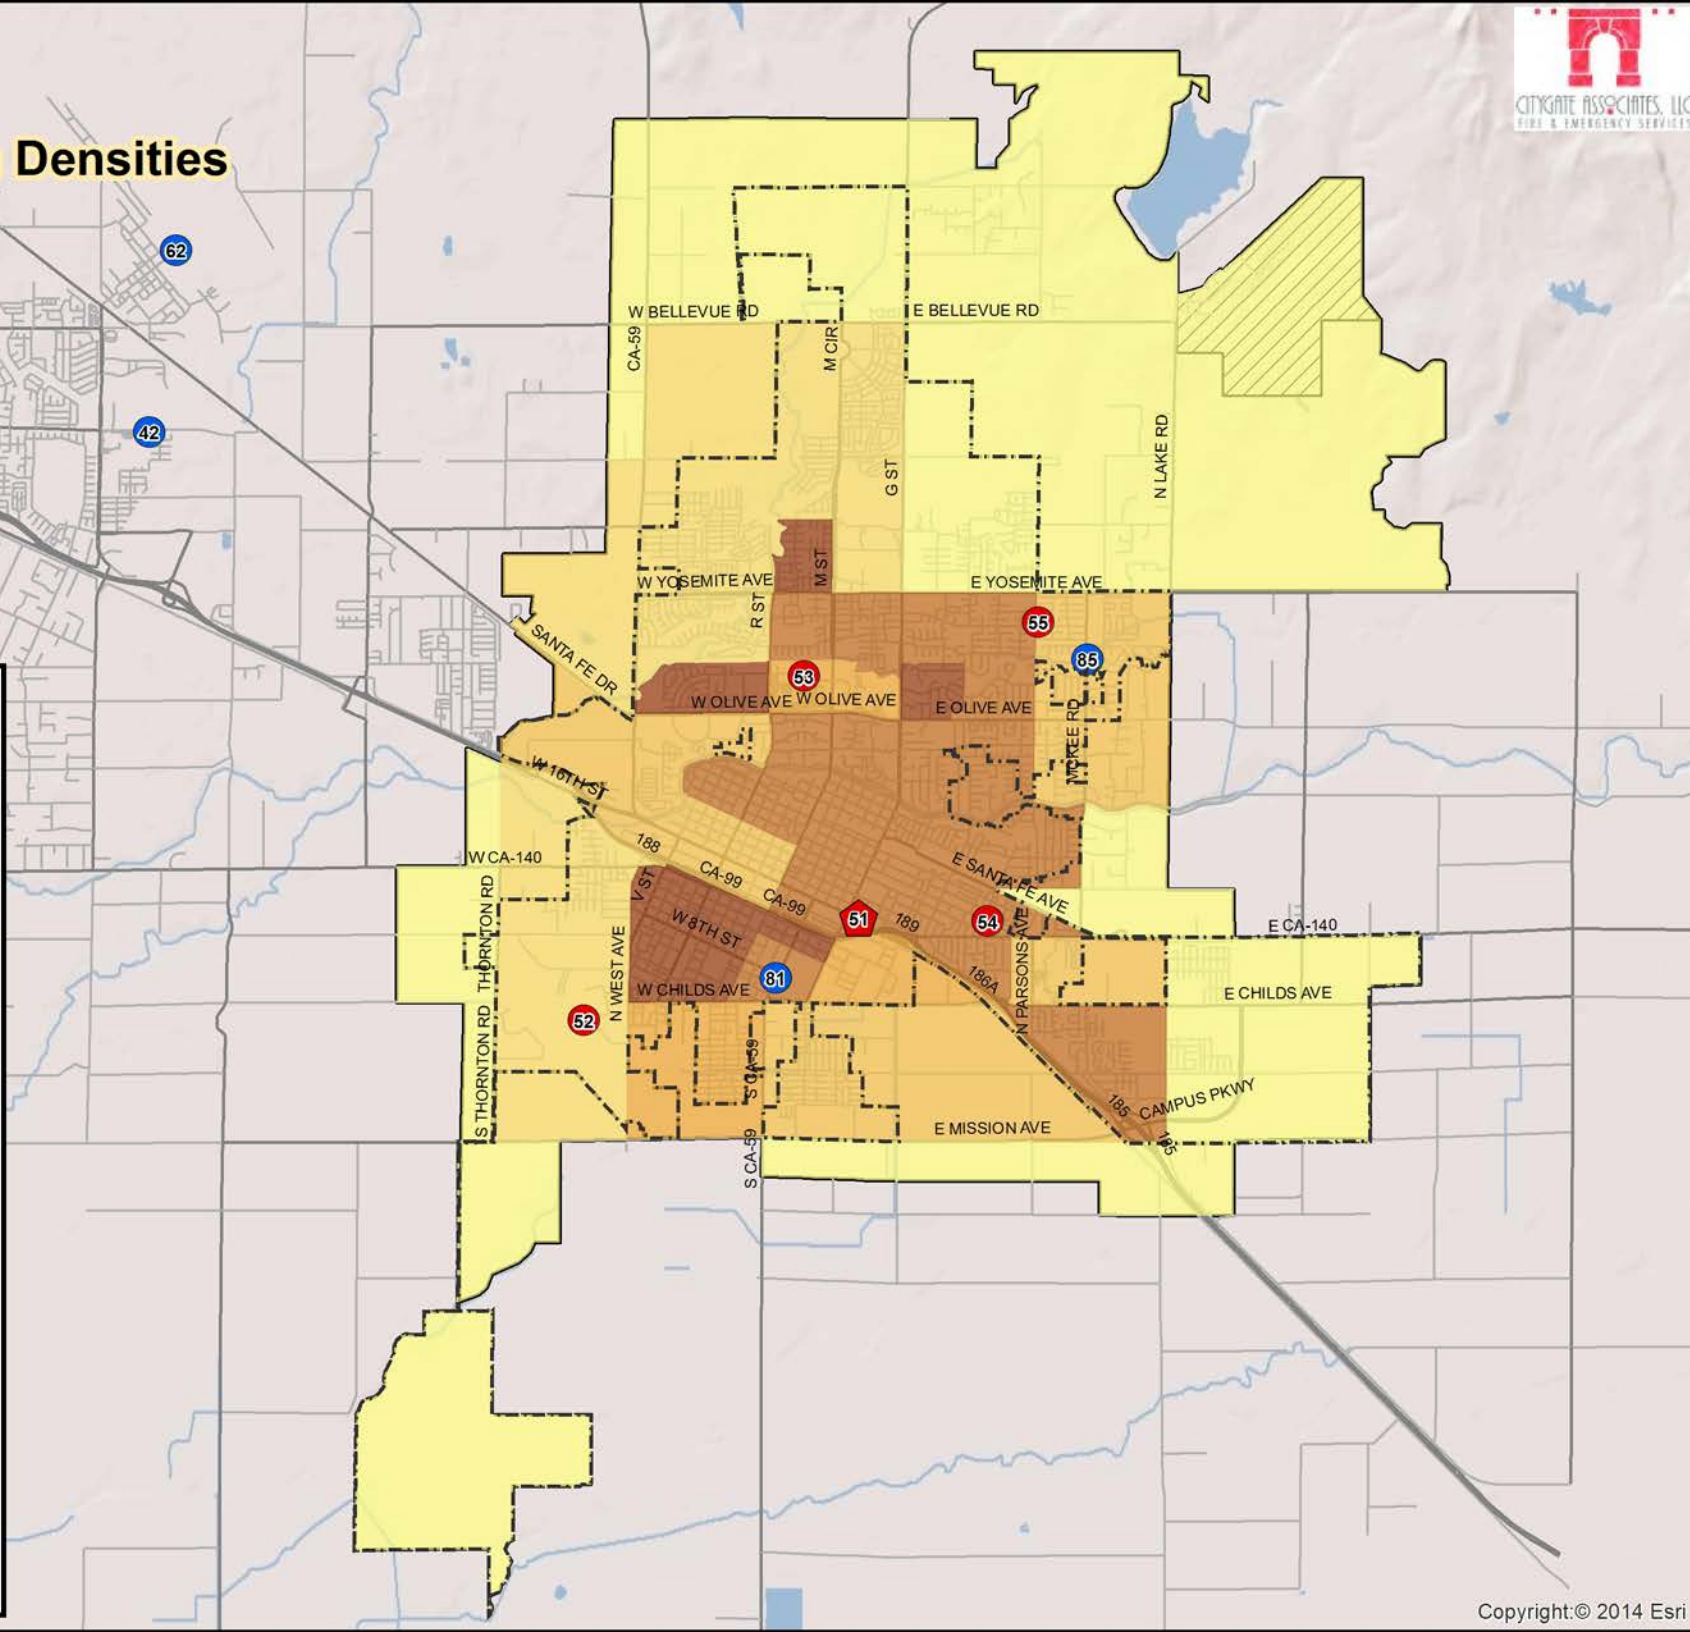

**Merced FD
Map 4
Risk: High NFF
Sites >1,500 GPM**

Legend

Fire Stations

- Engine
- ◆ Engine, Truck, Chief
- Mutual Aid Engine
- ▲ Mutual Aid Truck

- 51 First Due Area
- 52 First Due Area
- 53 First Due Area
- 54 First Due Area
- 55 First Due Area
- Merced Limits
- Sphere of Influence
- UC Merced Campus

Merced FD Map 5 Risk: Population Densities

Legend

Fire Stations

- Engine
- ◆ Engine, Truck, Chief
- Mutual Aid Engine
- ▲ Mutual Aid Truck

Population Per Square Mile

- < 500
- 501 - 1,000
- 1,001 - 1,500
- 1,501 - 2,500
- 2,501 - 5,000
- 5,001 - 10,000
- > 10,000

Merced Limits

Sphere of Influence

UC Merced Campus

Merced FD Map 6 Risk: High-Risk Building Occupancies

Legend

Fire Stations

- Engine
- ◆ Engine, Truck, Chief
- Mutual Aid Engine
- ▲ Mutual Aid Truck
- "A" Occupancies
- "E" Occupancies
- "F" Occupancies
- "H" Occupancies
- "I" Occupancies
- "R" Occupancies

- 51 First Due Area
- 52 First Due Area
- 53 First Due Area
- 54 First Due Area
- 55 First Due Area
- Merced Limits
- Sphere of Influence
- UC Merced Campus

Merced FD Map 7 Risk: Hazardous Materials Sites