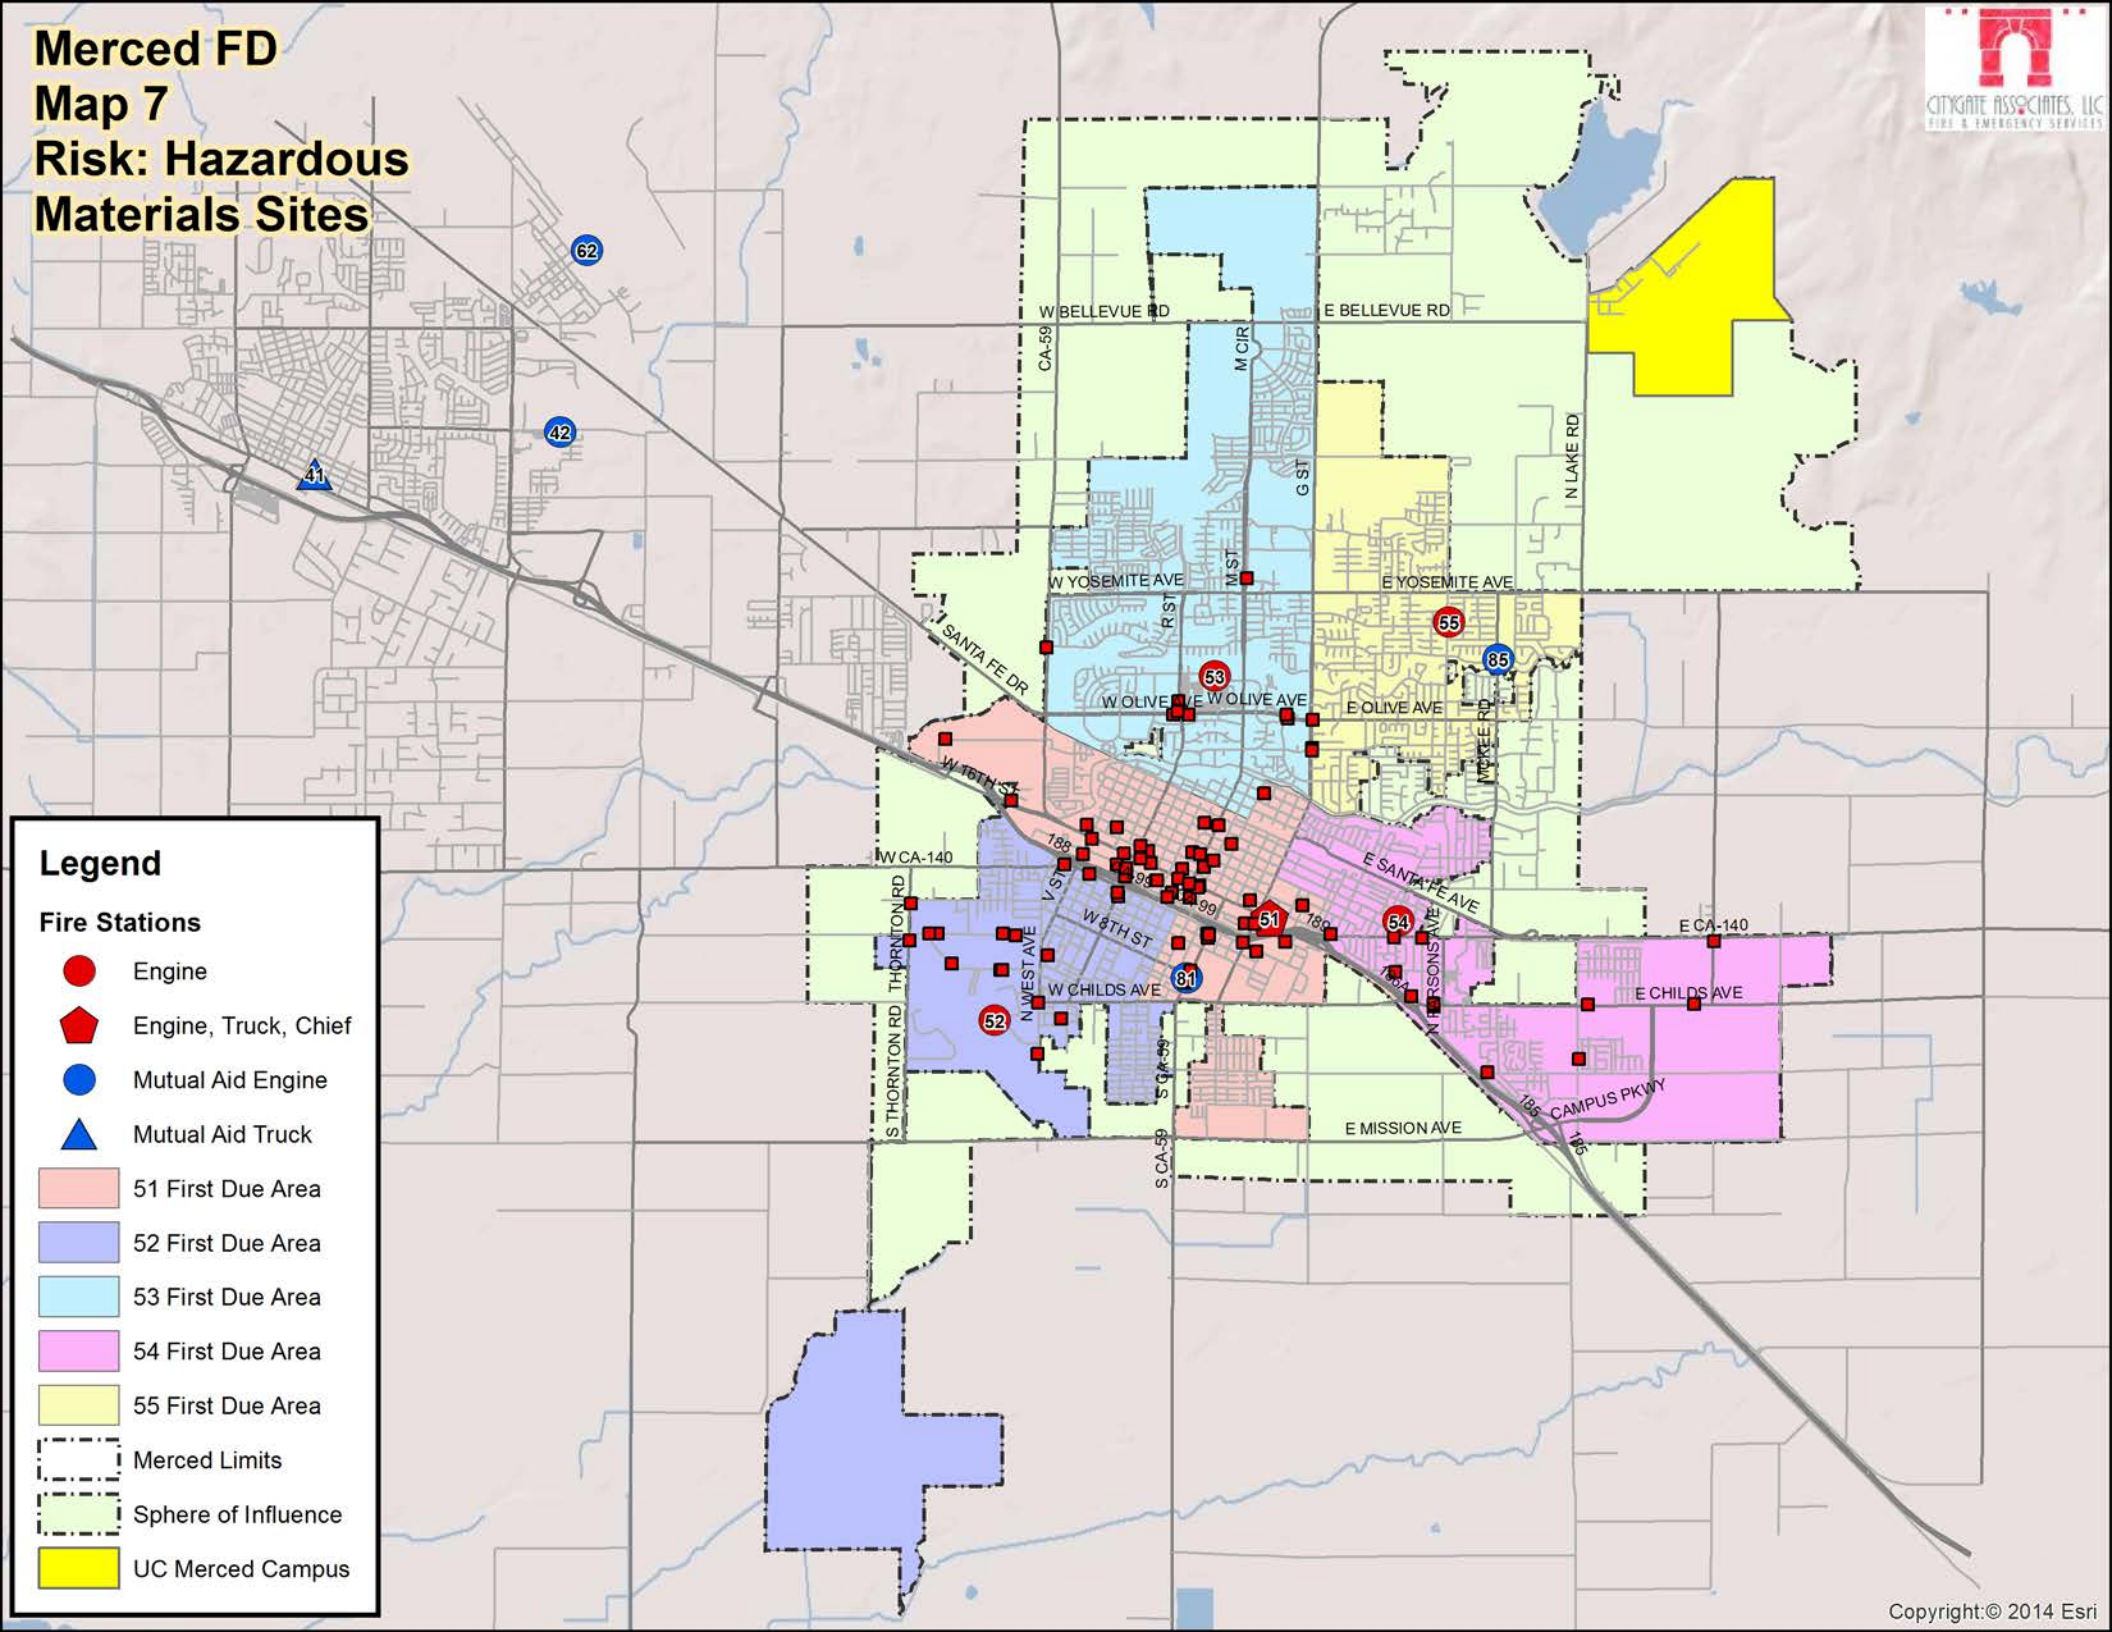

**Merced FD
Map 4
Risk: High NFF
Sites >1,500 GPM**

Legend

Fire Stations

- Engine
- ◆ Engine, Truck, Chief
- Mutual Aid Engine
- ▲ Mutual Aid Truck

- 51 First Due Area
- 52 First Due Area
- 53 First Due Area
- 54 First Due Area
- 55 First Due Area
- Merced Limits
- Sphere of Influence
- UC Merced Campus

Merced FD Map 5 Risk: Population Densities

Legend

Fire Stations

- Engine
- ◆ Engine, Truck, Chief
- Mutual Aid Engine
- ▲ Mutual Aid Truck

Population Per Square Mile

- < 500
- 501 - 1,000
- 1,001 - 1,500
- 1,501 - 2,500
- 2,501 - 5,000
- 5,001 - 10,000
- > 10,000

Merced Limits

Sphere of Influence

UC Merced Campus

Merced FD Map 6 Risk: High-Risk Building Occupancies

Legend

Fire Stations

- Engine
- ◆ Engine, Truck, Chief
- Mutual Aid Engine
- ▲ Mutual Aid Truck
- "A" Occupancies
- "E" Occupancies
- "F" Occupancies
- "H" Occupancies
- "I" Occupancies
- "R" Occupancies

- 51 First Due Area
- 52 First Due Area
- 53 First Due Area
- 54 First Due Area
- 55 First Due Area
- Merced Limits
- Sphere of Influence
- UC Merced Campus

Merced FD Map 7 Risk: Hazardous Materials Sites