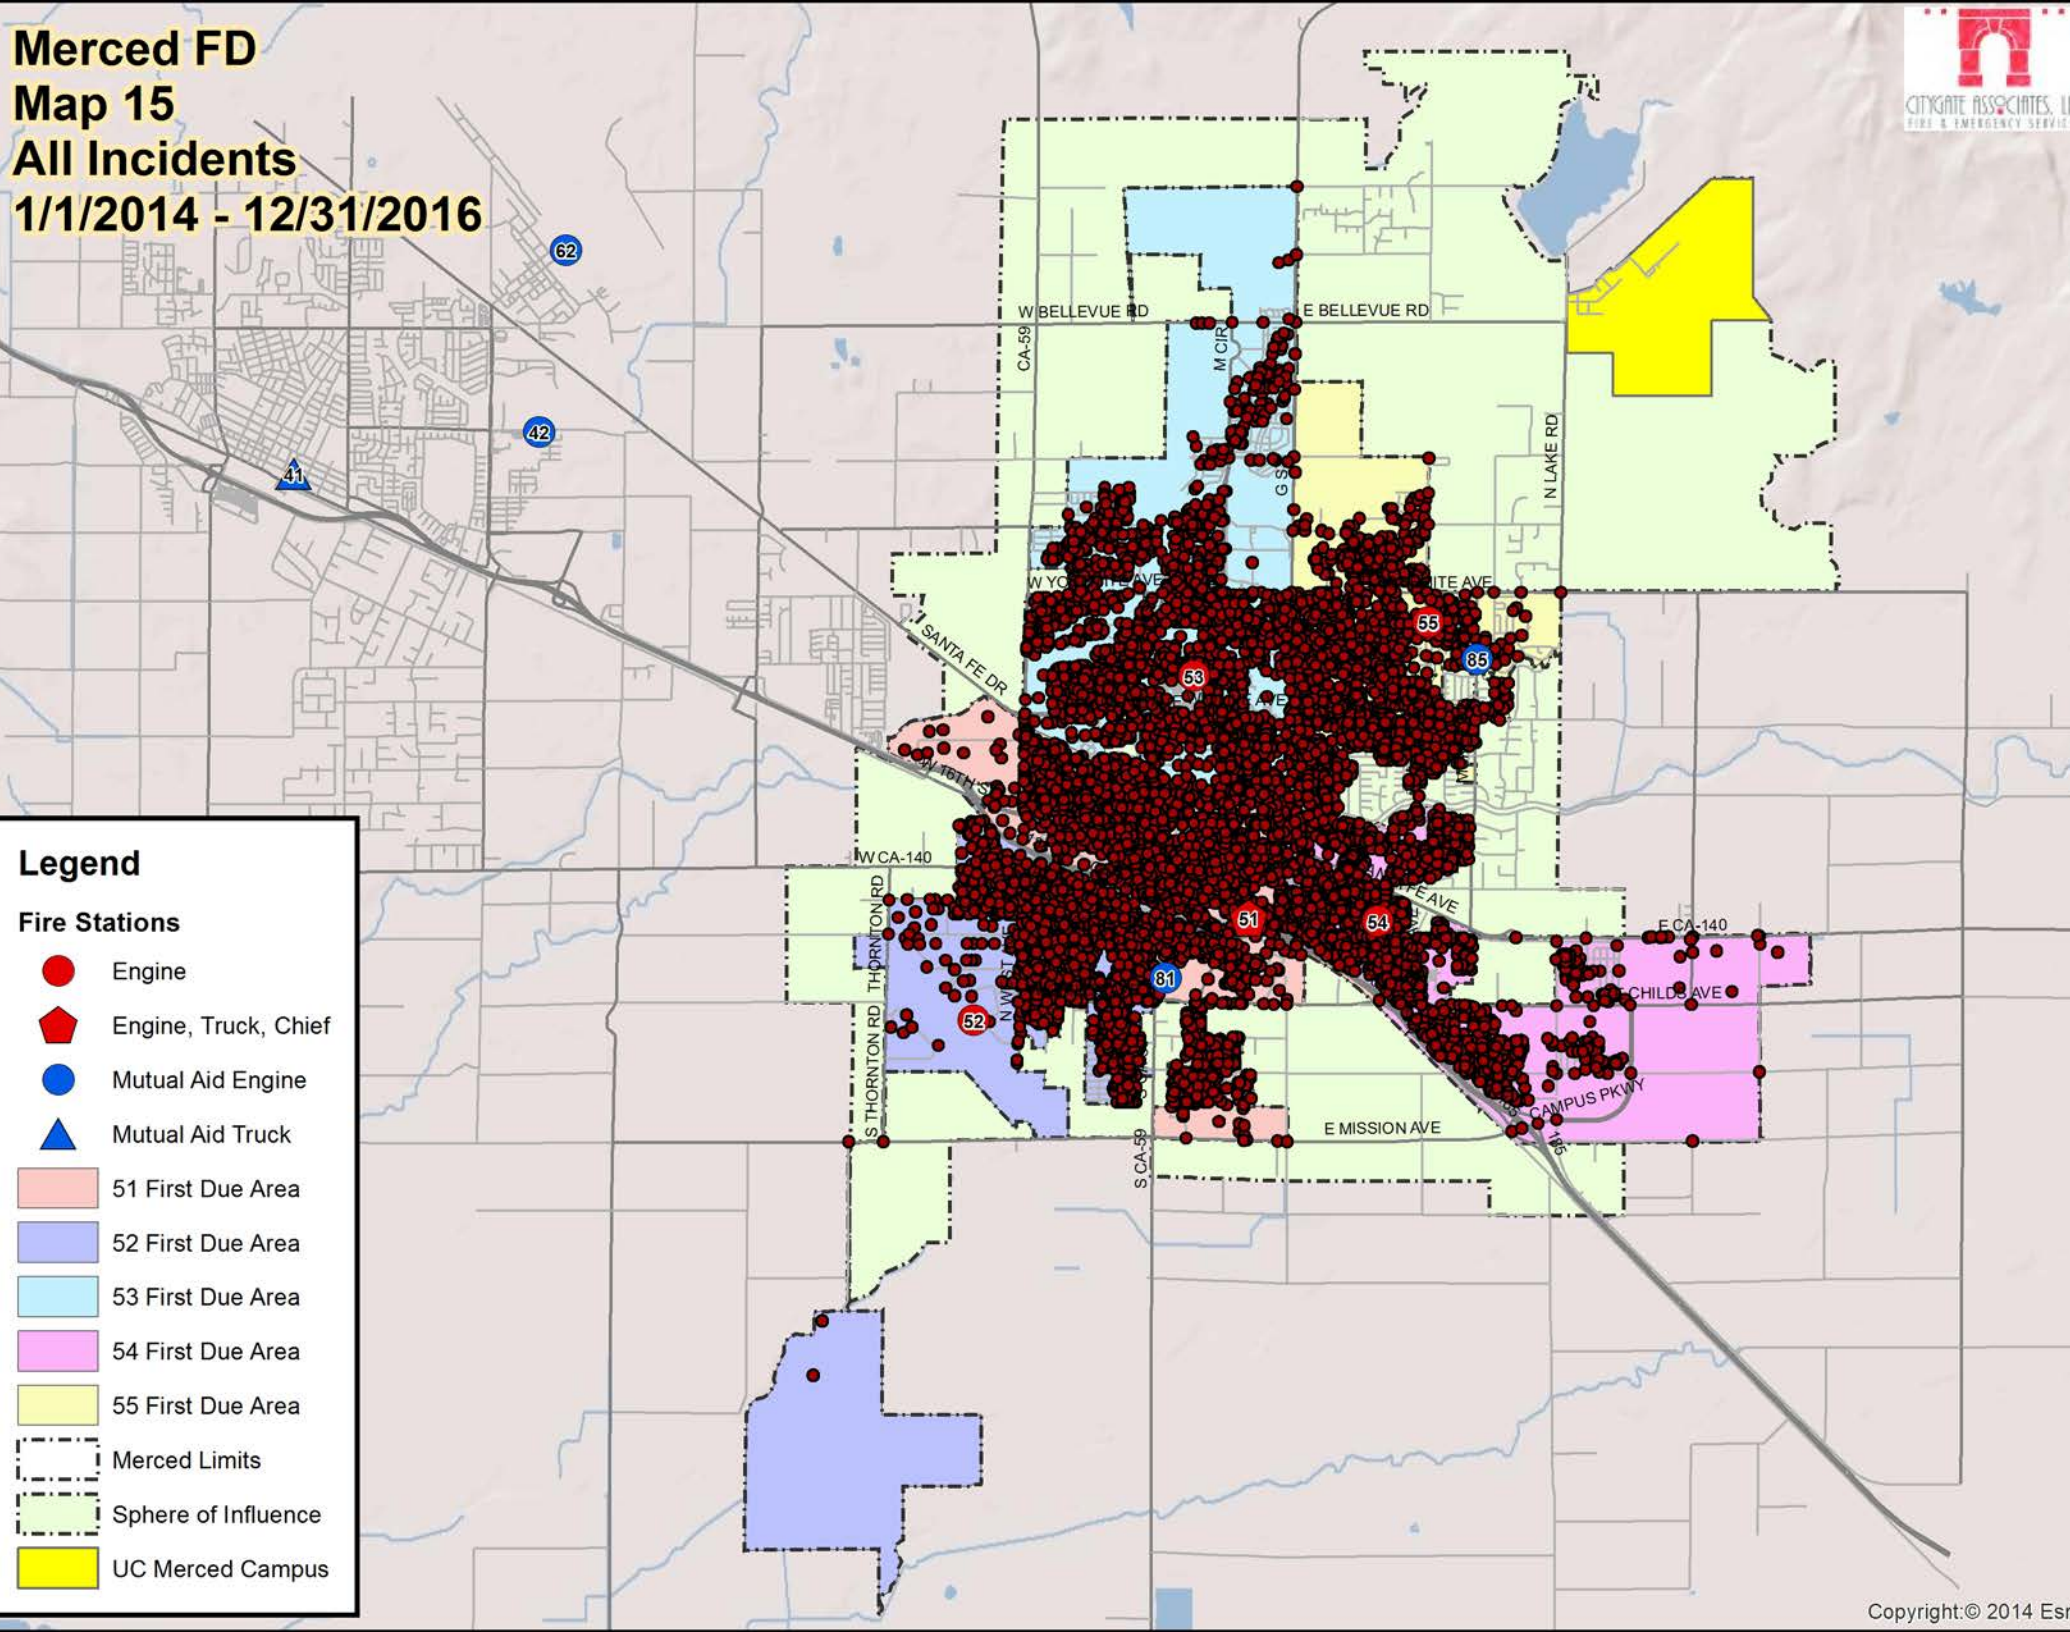

Merced FD Map 14 8 Minute Travel - 1 BC

Legend

Fire Stations

- Engine
- ◆ Engine, Truck, Chief
- Mutual Aid Engine
- ▲ Mutual Aid Truck

- 51 First Due Area
- 52 First Due Area
- 53 First Due Area
- 54 First Due Area
- 55 First Due Area
- Merced Limits
- Sphere of Influence
- UC Merced Campus

Merced FD Map 15 All Incidents 1/1/2014 - 12/31/2016

Legend

Fire Stations

- Engine
- ⬠ Engine, Truck, Chief
- Mutual Aid Engine
- ▲ Mutual Aid Truck

- 51 First Due Area
- 52 First Due Area
- 53 First Due Area
- 54 First Due Area
- 55 First Due Area

- Merced Limits
- Sphere of Influence
- UC Merced Campus

Merced FD Map 16 All EMS & Rescue Incident 1/1/2014 - 12/31/2016

Legend

Fire Stations

- Engine
- ◆ Engine, Truck, Chief
- Mutual Aid Engine
- ▲ Mutual Aid Truck
- 51 First Due Area
- 52 First Due Area
- 53 First Due Area
- 54 First Due Area
- 55 First Due Area
- Merced Limits
- Sphere of Influence
- UC Merced Campus