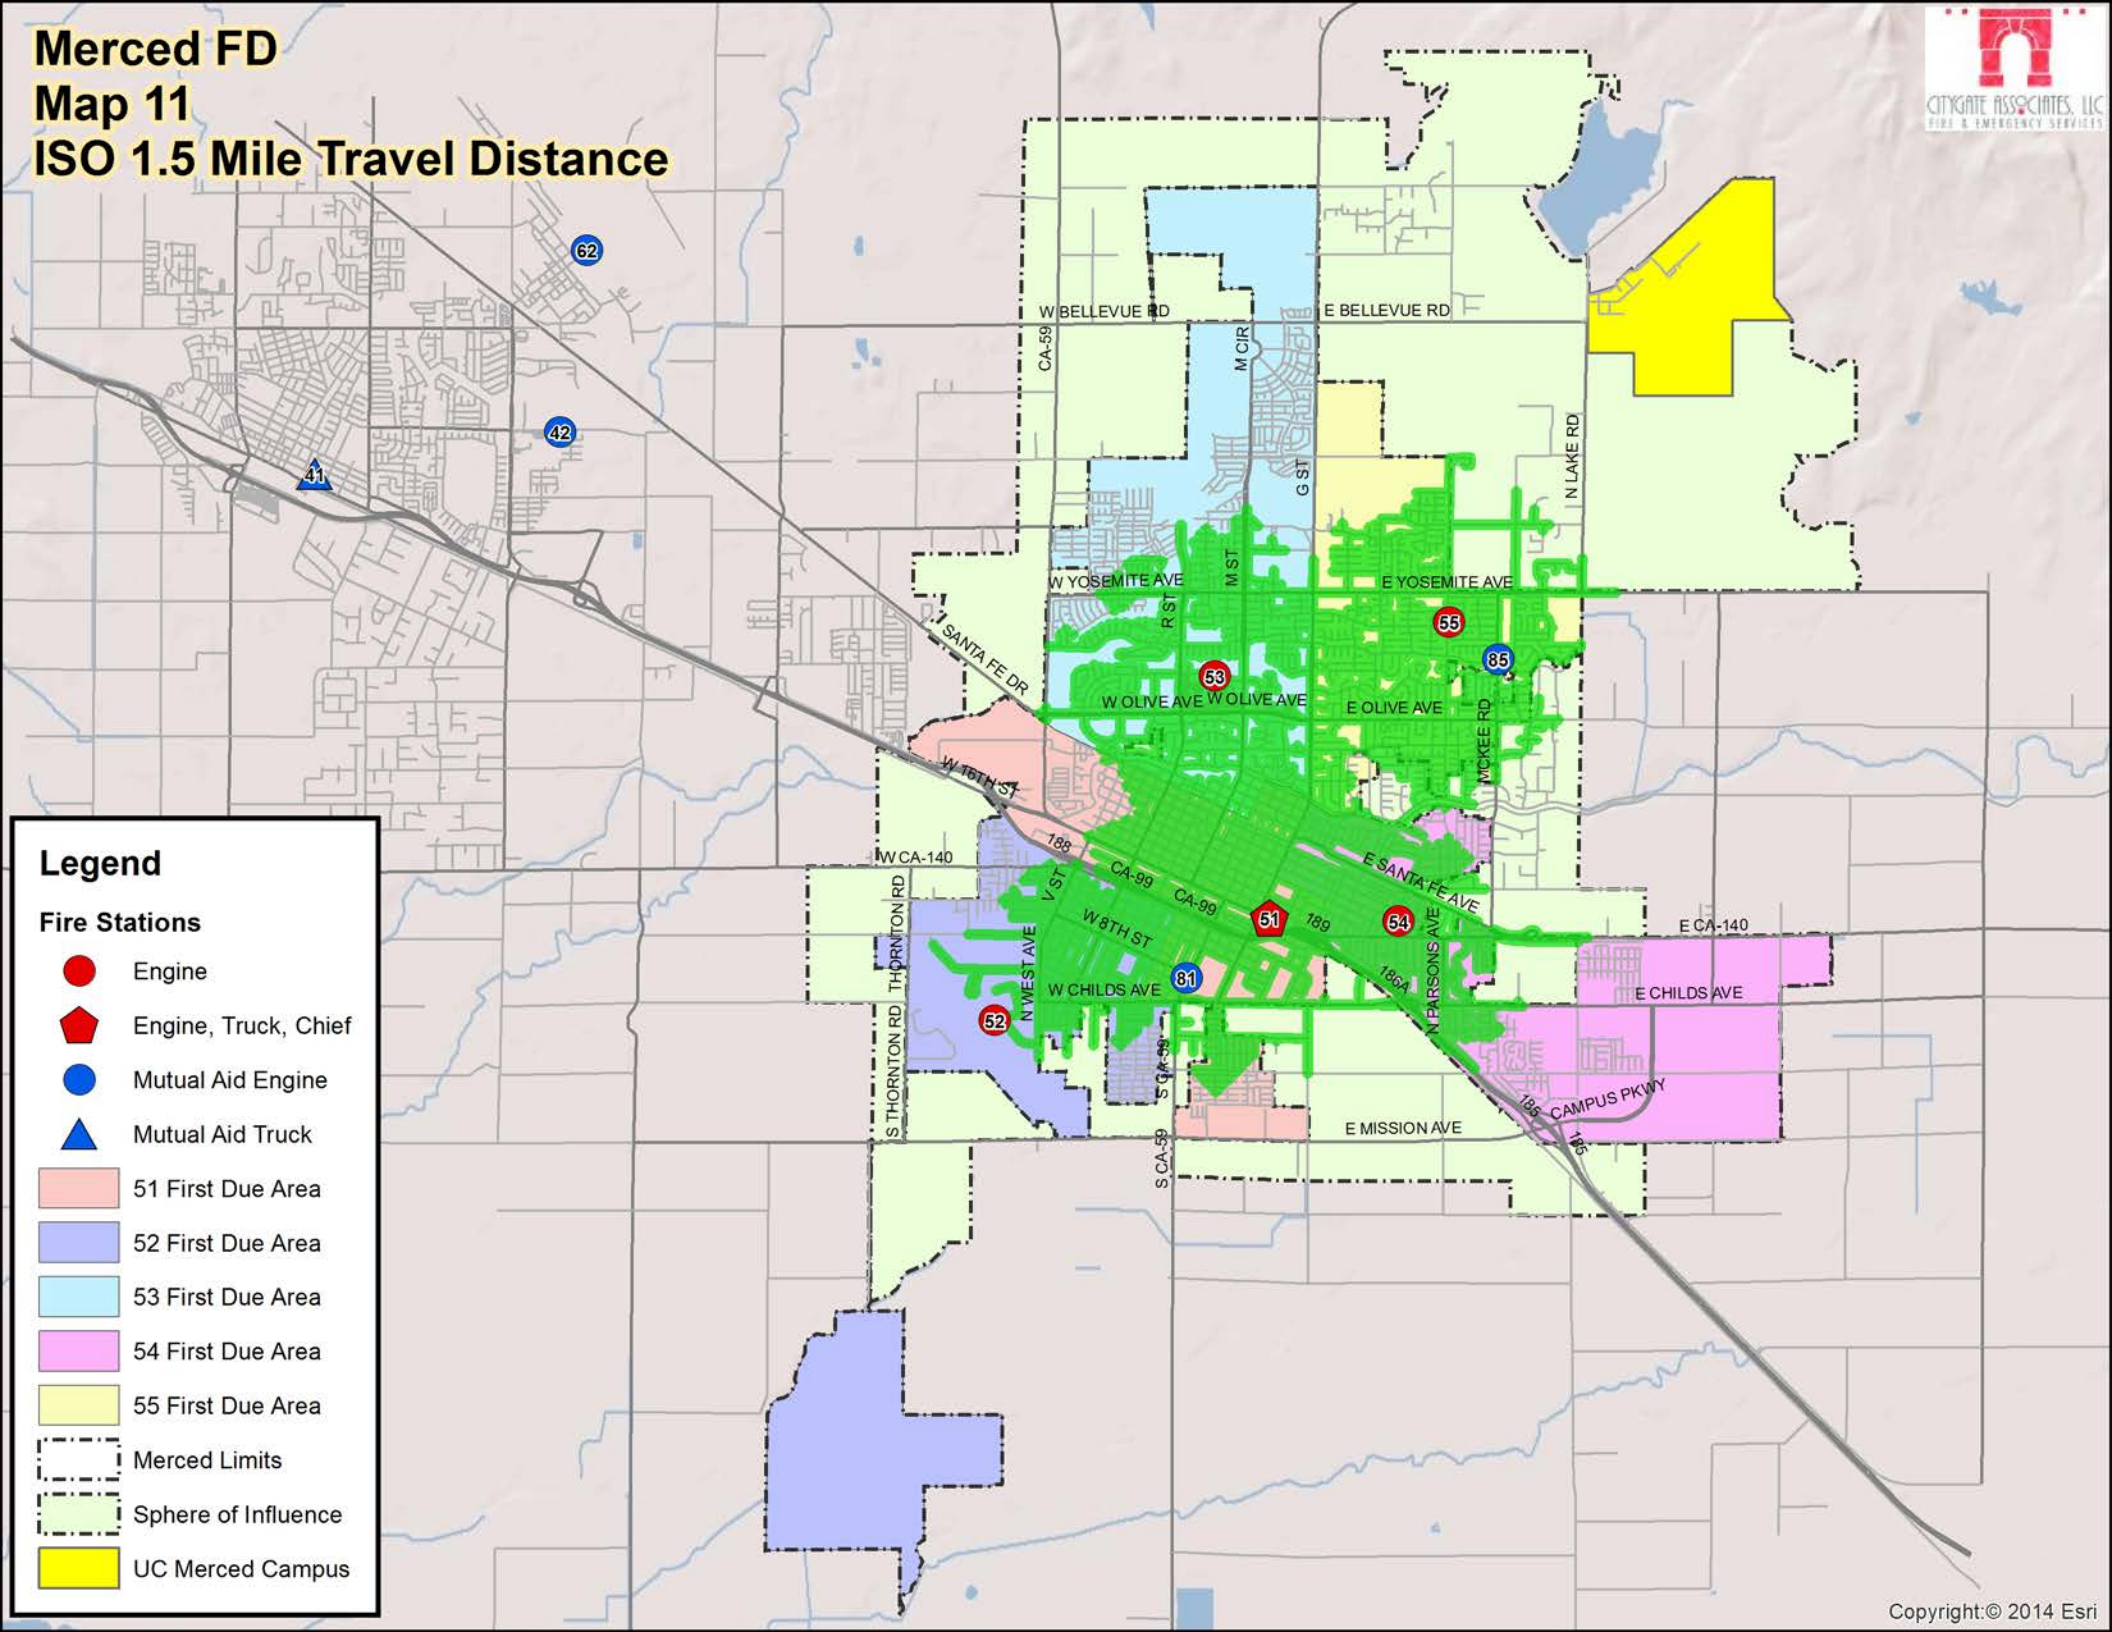

First Due Areas

- 51 First Due Area
- 52 First Due Area
- 53 First Due Area
- 54 First Due Area
- 55 First Due Area

Other Features

- Merced Limits
- Sphere of Influence
- UC Merced Campus

**Merced FD
Map 10
1st Due Map
1 Engine
5, 6, 7, 8 Minute Travel
no railroad crossings**

Legend

- Engine
- ◆ Engine, Truck, Chief
- Mutual Aid Engine
- ▲ Mutual Aid Truck
- 4 Minute Engine Travel
- 5 Minute Engine Travel
- 6 Minute Engine Travel
- 7 Minute Engine Travel
- 8 Minute Engine Travel
- +— Railroads
- 51 First Due Area
- 52 First Due Area
- 53 First Due Area
- 54 First Due Area
- 55 First Due Area
- Merced Limits
- Sphere of Influence
- UC Merced Campus

Merced FD Map 11 ISO 1.5 Mile Travel Distance

Legend

Fire Stations

- Engine
- ◆ Engine, Truck, Chief
- Mutual Aid Engine
- ▲ Mutual Aid Truck

- 51 First Due Area
- 52 First Due Area
- 53 First Due Area
- 54 First Due Area
- 55 First Due Area
- Merced Limits
- Sphere of Influence
- UC Merced Campus

Merced FD

Map 12

8 Minute ERF Travel: 1 BC, 3 Engines, 1 Truck

Legend

Fire Stations

- Engine
- ◆ Engine, Truck, Chief
- Mutual Aid Engine
- ▲ Mutual Aid Truck
- 51 First Due Area
- 52 First Due Area
- 53 First Due Area
- 54 First Due Area
- 55 First Due Area
- Merced Limits
- Sphere of Influence
- UC Merced Campus