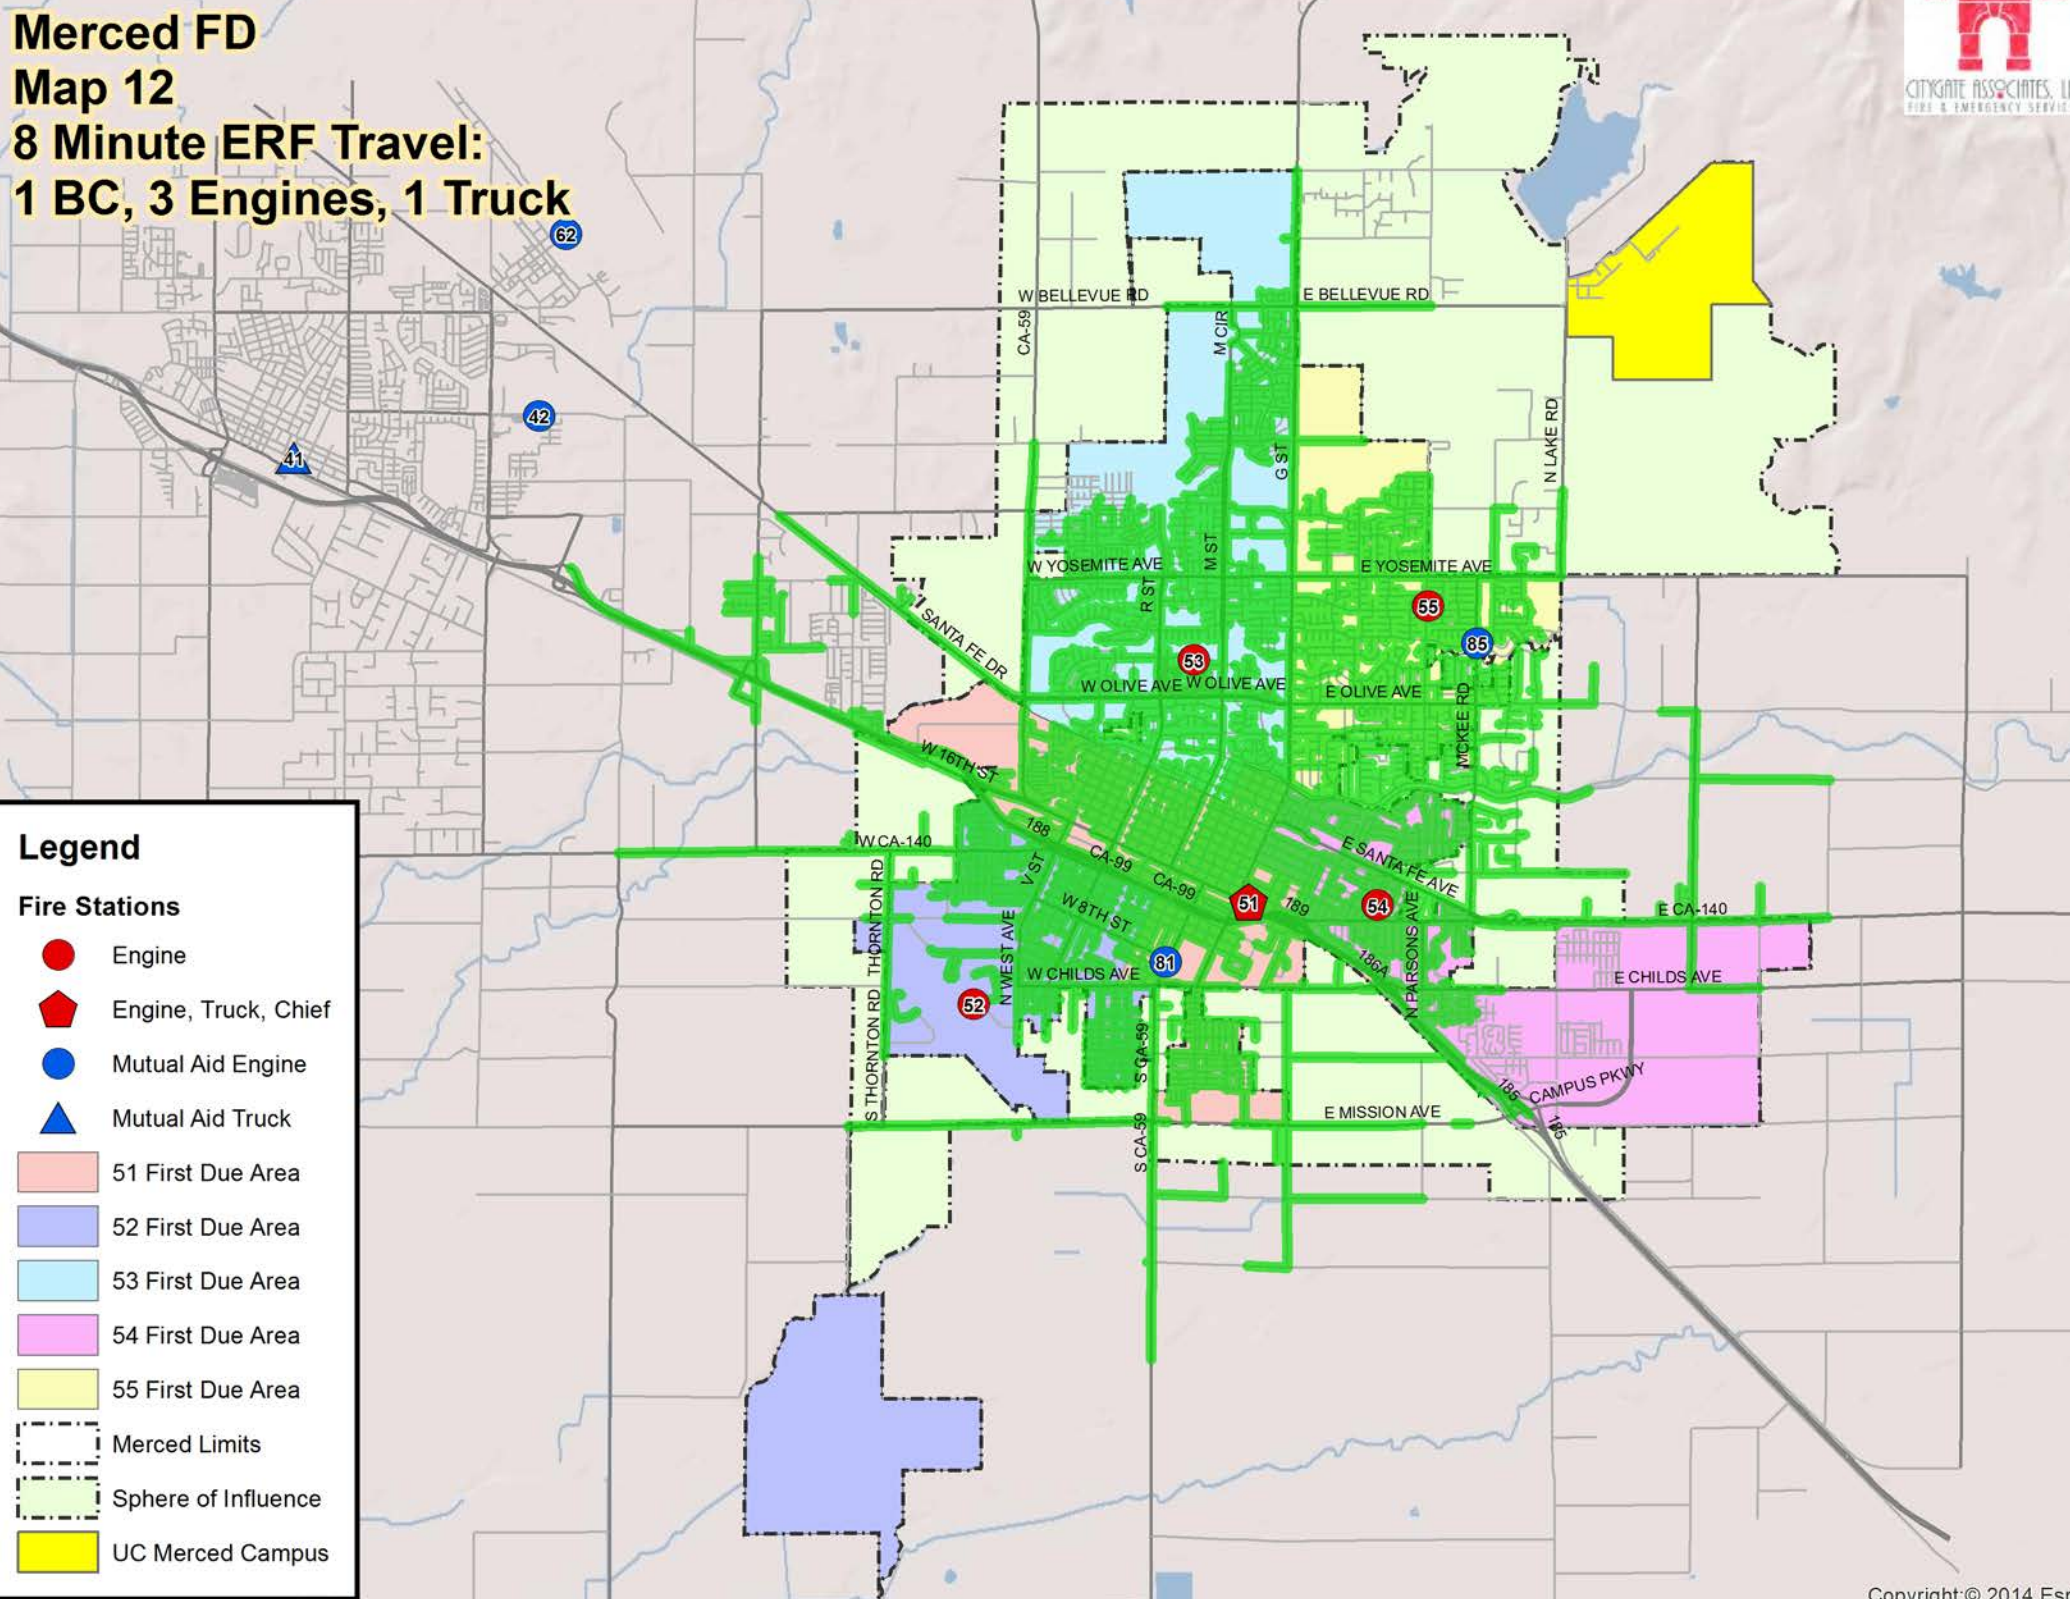

Legend

- Engine
- ◆ Engine, Truck, Chief
- Mutual Aid Engine
- ▲ Mutual Aid Truck
- 4 Minute Engine Travel
- 5 Minute Engine Travel
- 6 Minute Engine Travel
- 7 Minute Engine Travel
- 8 Minute Engine Travel
- +— Railroads
- 51 First Due Area
- 52 First Due Area
- 53 First Due Area
- 54 First Due Area
- 55 First Due Area
- Merced Limits
- Sphere of Influence
- UC Merced Campus

Merced FD Map 11 ISO 1.5 Mile Travel Distance

Legend

Fire Stations

- Engine
- ◆ Engine, Truck, Chief
- Mutual Aid Engine
- ▲ Mutual Aid Truck

- 51 First Due Area
- 52 First Due Area
- 53 First Due Area
- 54 First Due Area
- 55 First Due Area
- Merced Limits
- Sphere of Influence
- UC Merced Campus

Merced FD

Map 12

8 Minute ERF Travel: 1 BC, 3 Engines, 1 Truck

Legend

Fire Stations

- Engine
- ◆ Engine, Truck, Chief
- Mutual Aid Engine
- ▲ Mutual Aid Truck
- 51 First Due Area
- 52 First Due Area
- 53 First Due Area
- 54 First Due Area
- 55 First Due Area
- Merced Limits
- Sphere of Influence
- UC Merced Campus

Merced FD Map 13 8 Minute Travel - 1 Truck

Legend

Fire Stations

- Engine
- ◆ Engine, Truck, Chief
- Mutual Aid Engine
- ▲ Mutual Aid Truck

- 51 First Due Area
- 52 First Due Area
- 53 First Due Area
- 54 First Due Area
- 55 First Due Area
- Merced Limits
- Sphere of Influence
- UC Merced Campus