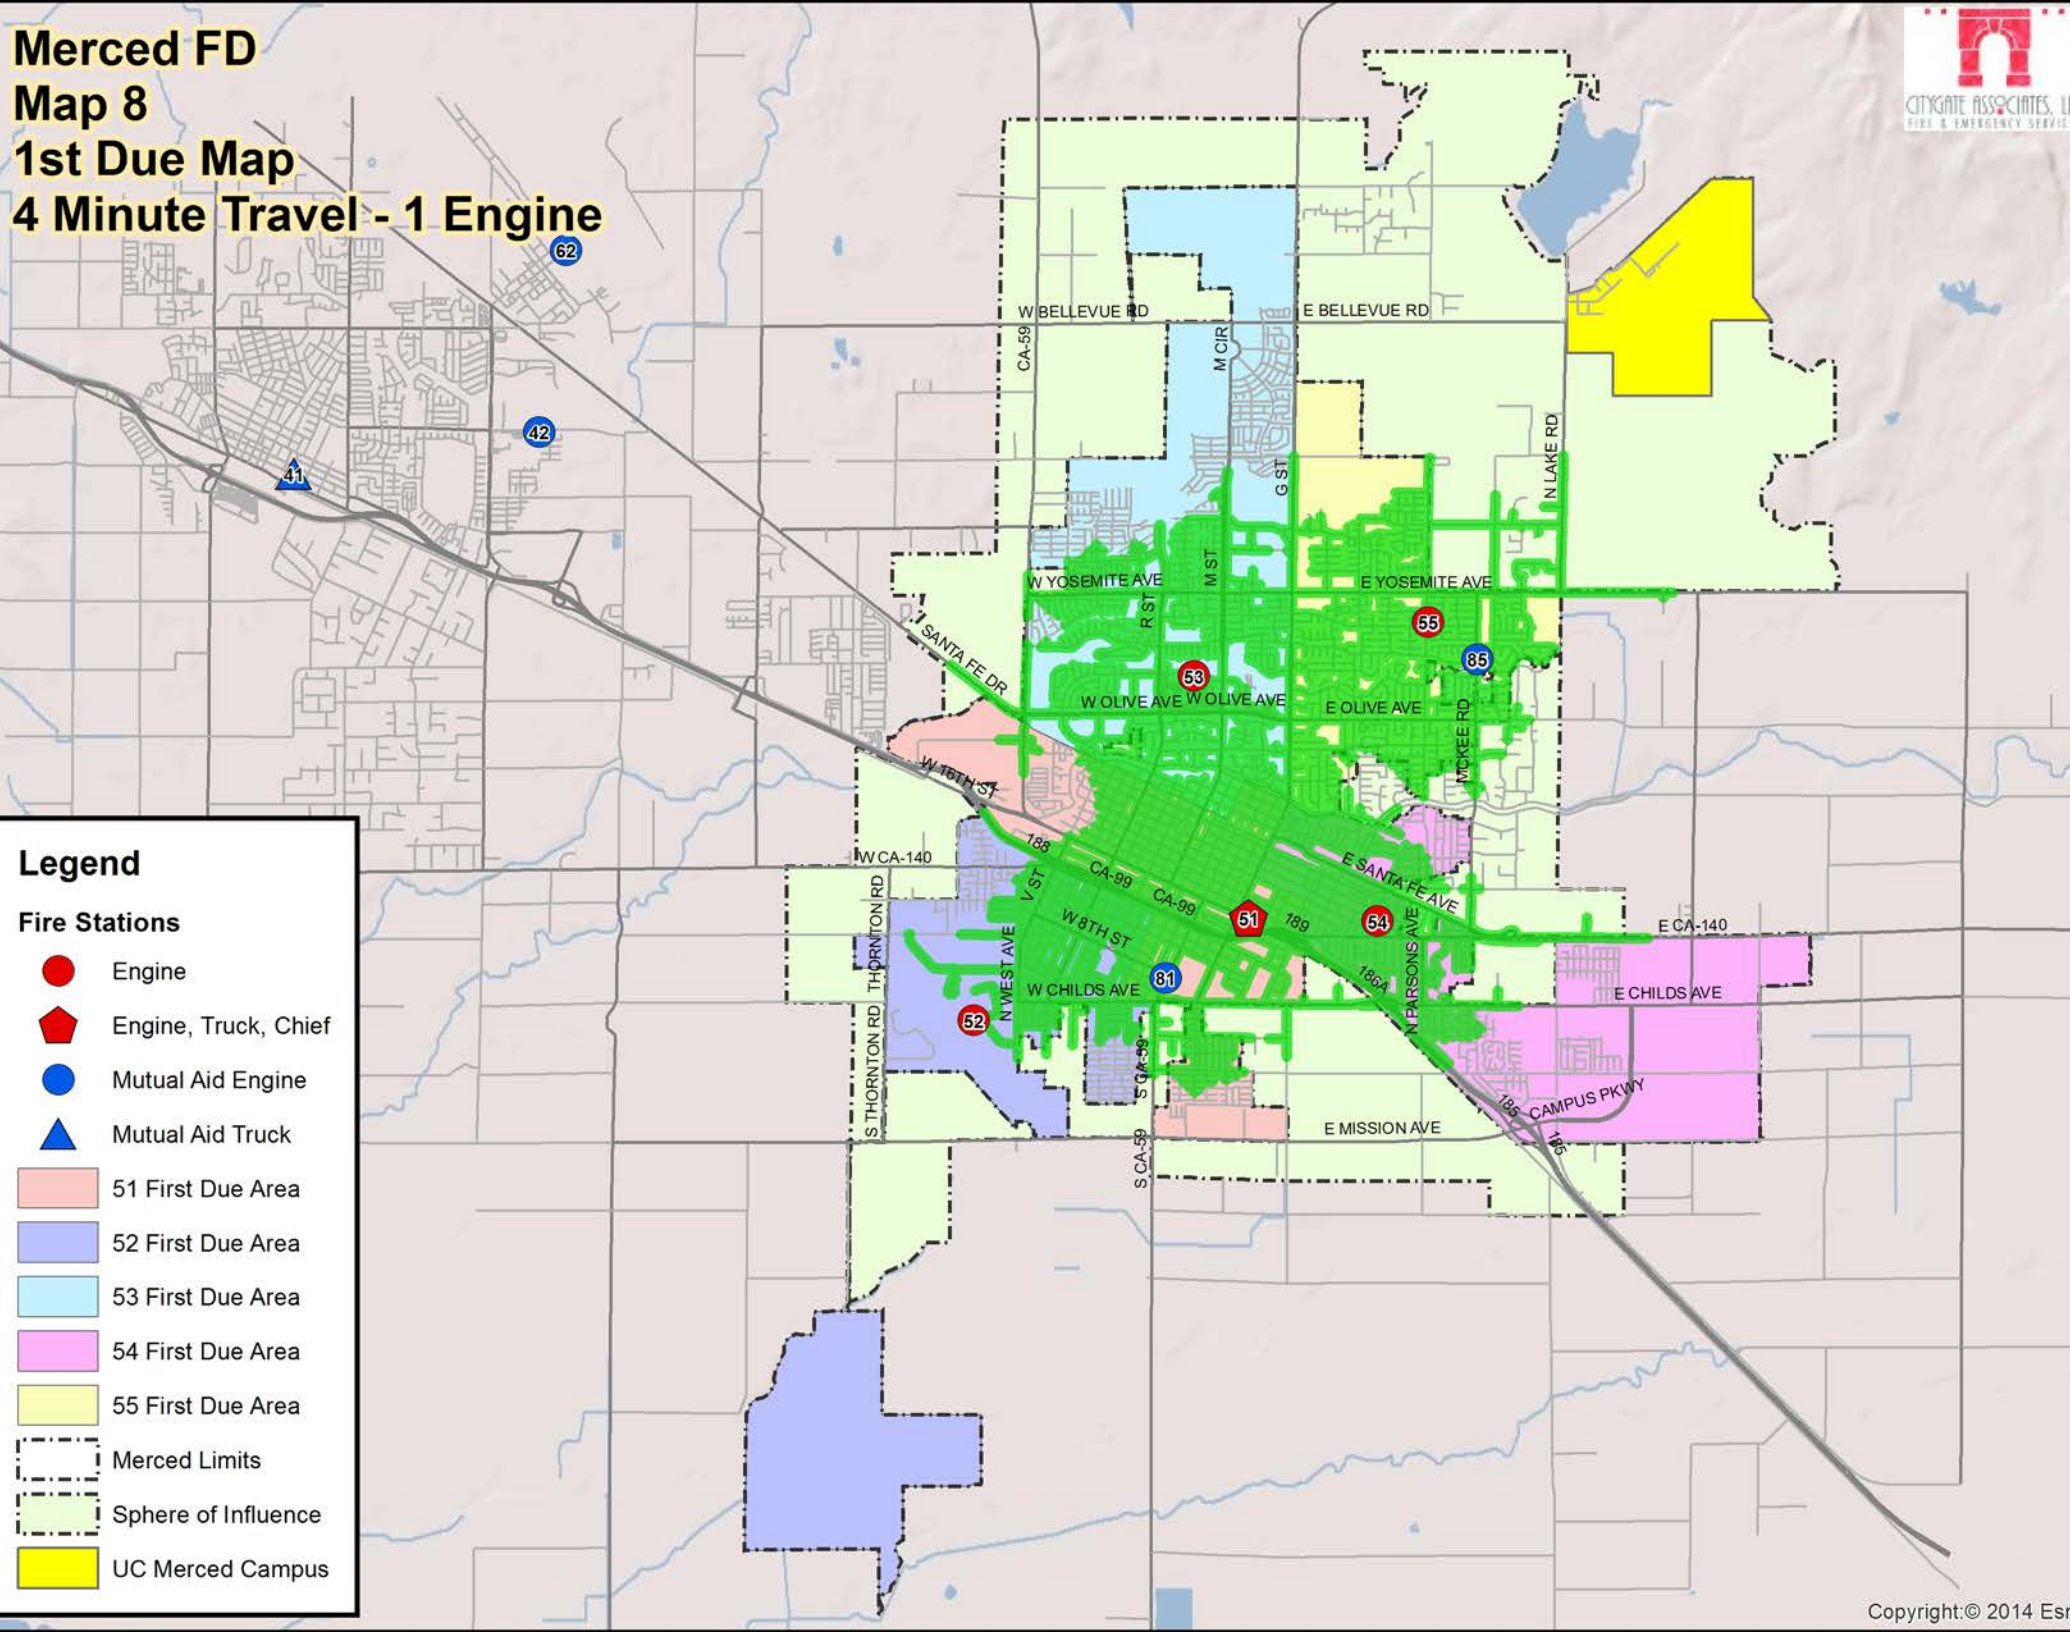

Legend

Fire Stations

- Engine
- ◆ Engine, Truck, Chief
- Mutual Aid Engine
- ▲ Mutual Aid Truck

First Due Areas

- 51 First Due Area
- 52 First Due Area
- 53 First Due Area
- 54 First Due Area
- 55 First Due Area

Other Features

- Merced Limits
- Sphere of Influence
- UC Merced Campus

Merced FD Map 8 1st Due Map 4 Minute Travel - 1 Engine

Legend

Fire Stations

- Engine
- ◆ Engine, Truck, Chief
- Mutual Aid Engine
- ▲ Mutual Aid Truck

- 51 First Due Area
- 52 First Due Area
- 53 First Due Area
- 54 First Due Area
- 55 First Due Area
- Merced Limits
- Sphere of Influence
- UC Merced Campus

Merced FD Map 9 1st Due Map 1 Engine 5, 6, 7, 8 Minute Travel

Legend

Fire Stations

- Engine
- ◆ Engine, Truck, Chief
- Mutual Aid Engine
- ▲ Mutual Aid Truck

Travel Time

- 5 Minute Engine Travel
- 6 Minute Engine Travel
- 7 Minute Engine Travel
- 8 Minute Engine Travel