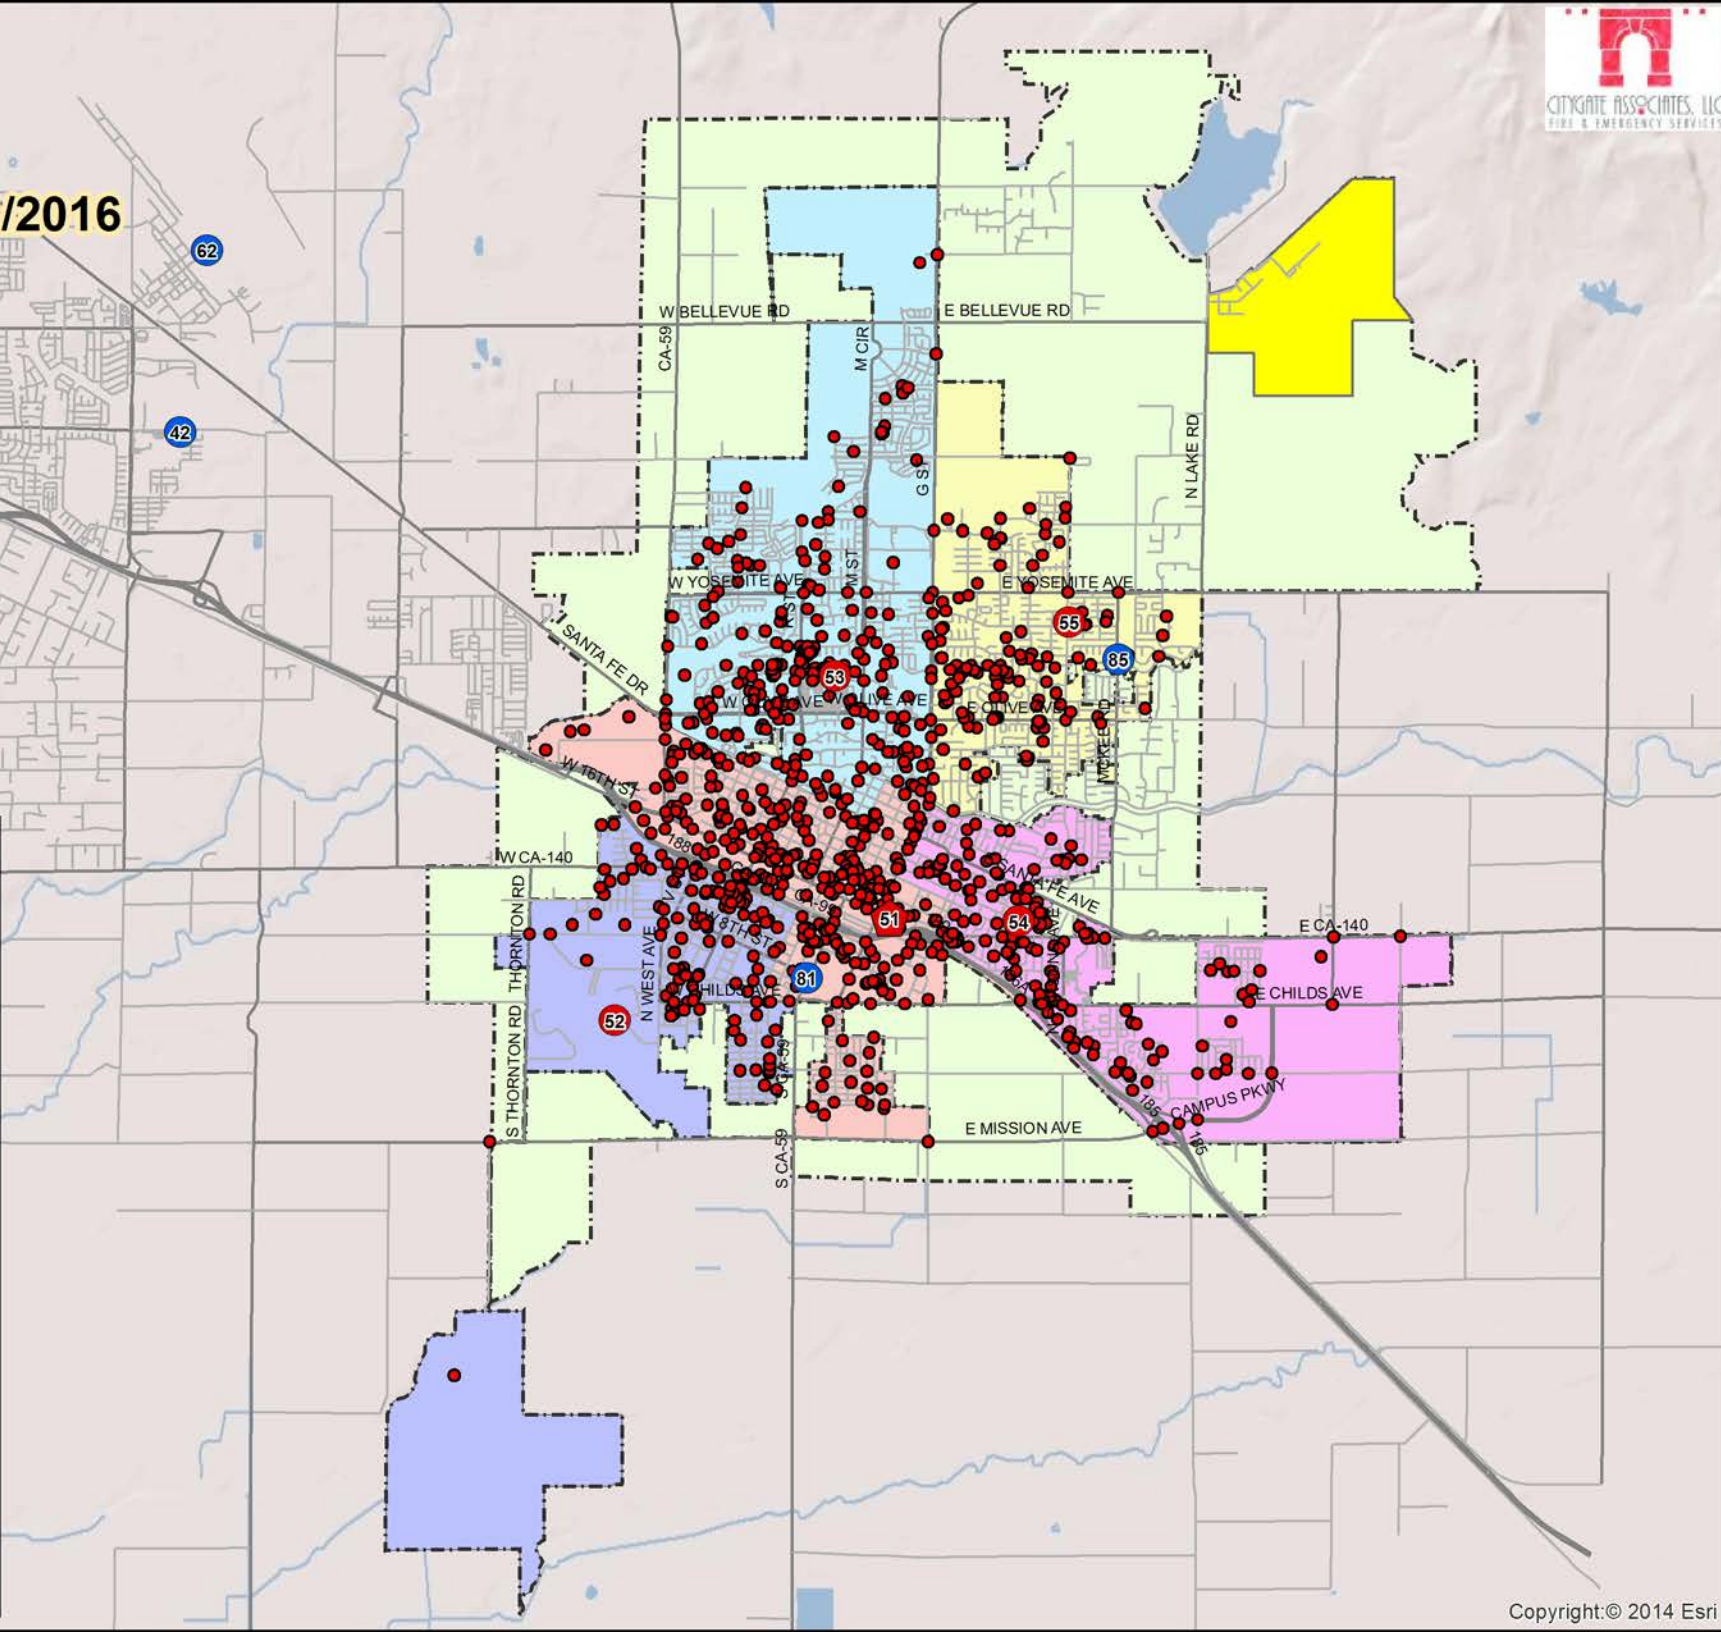

- Merced Limits
- Sphere of Influence
- UC Merced Campus

Merced FD Map 16 All EMS & Rescue Incident 1/1/2014 - 12/31/2016

Legend

Fire Stations

- Engine
- ◆ Engine, Truck, Chief
- Mutual Aid Engine
- ▲ Mutual Aid Truck
- 51 First Due Area
- 52 First Due Area
- 53 First Due Area
- 54 First Due Area
- 55 First Due Area
- Merced Limits
- Sphere of Influence
- UC Merced Campus

Merced FD Map 17 All Fires 1/1/2014 - 12/31/2016

Legend

Fire Stations

- Engine
- ◆ Engine, Truck, Chief
- Mutual Aid Engine
- ▲ Mutual Aid Truck

First Due Areas

- 51 First Due Area
- 52 First Due Area
- 53 First Due Area
- 54 First Due Area
- 55 First Due Area

Other Features

- Merced Limits
- Sphere of Influence
- UC Merced Campus

Merced FD Map 18 All Structure Fires 1/1/2014 - 12/31/2016

Legend

Fire Stations

- Engine
- ◆ Engine, Truck, Chief
- Mutual Aid Engine
- ▲ Mutual Aid Truck
- 51 First Due Area
- 52 First Due Area
- 53 First Due Area
- 54 First Due Area
- 55 First Due Area
- Merced Limits
- Sphere of Influence
- UC Merced Campus