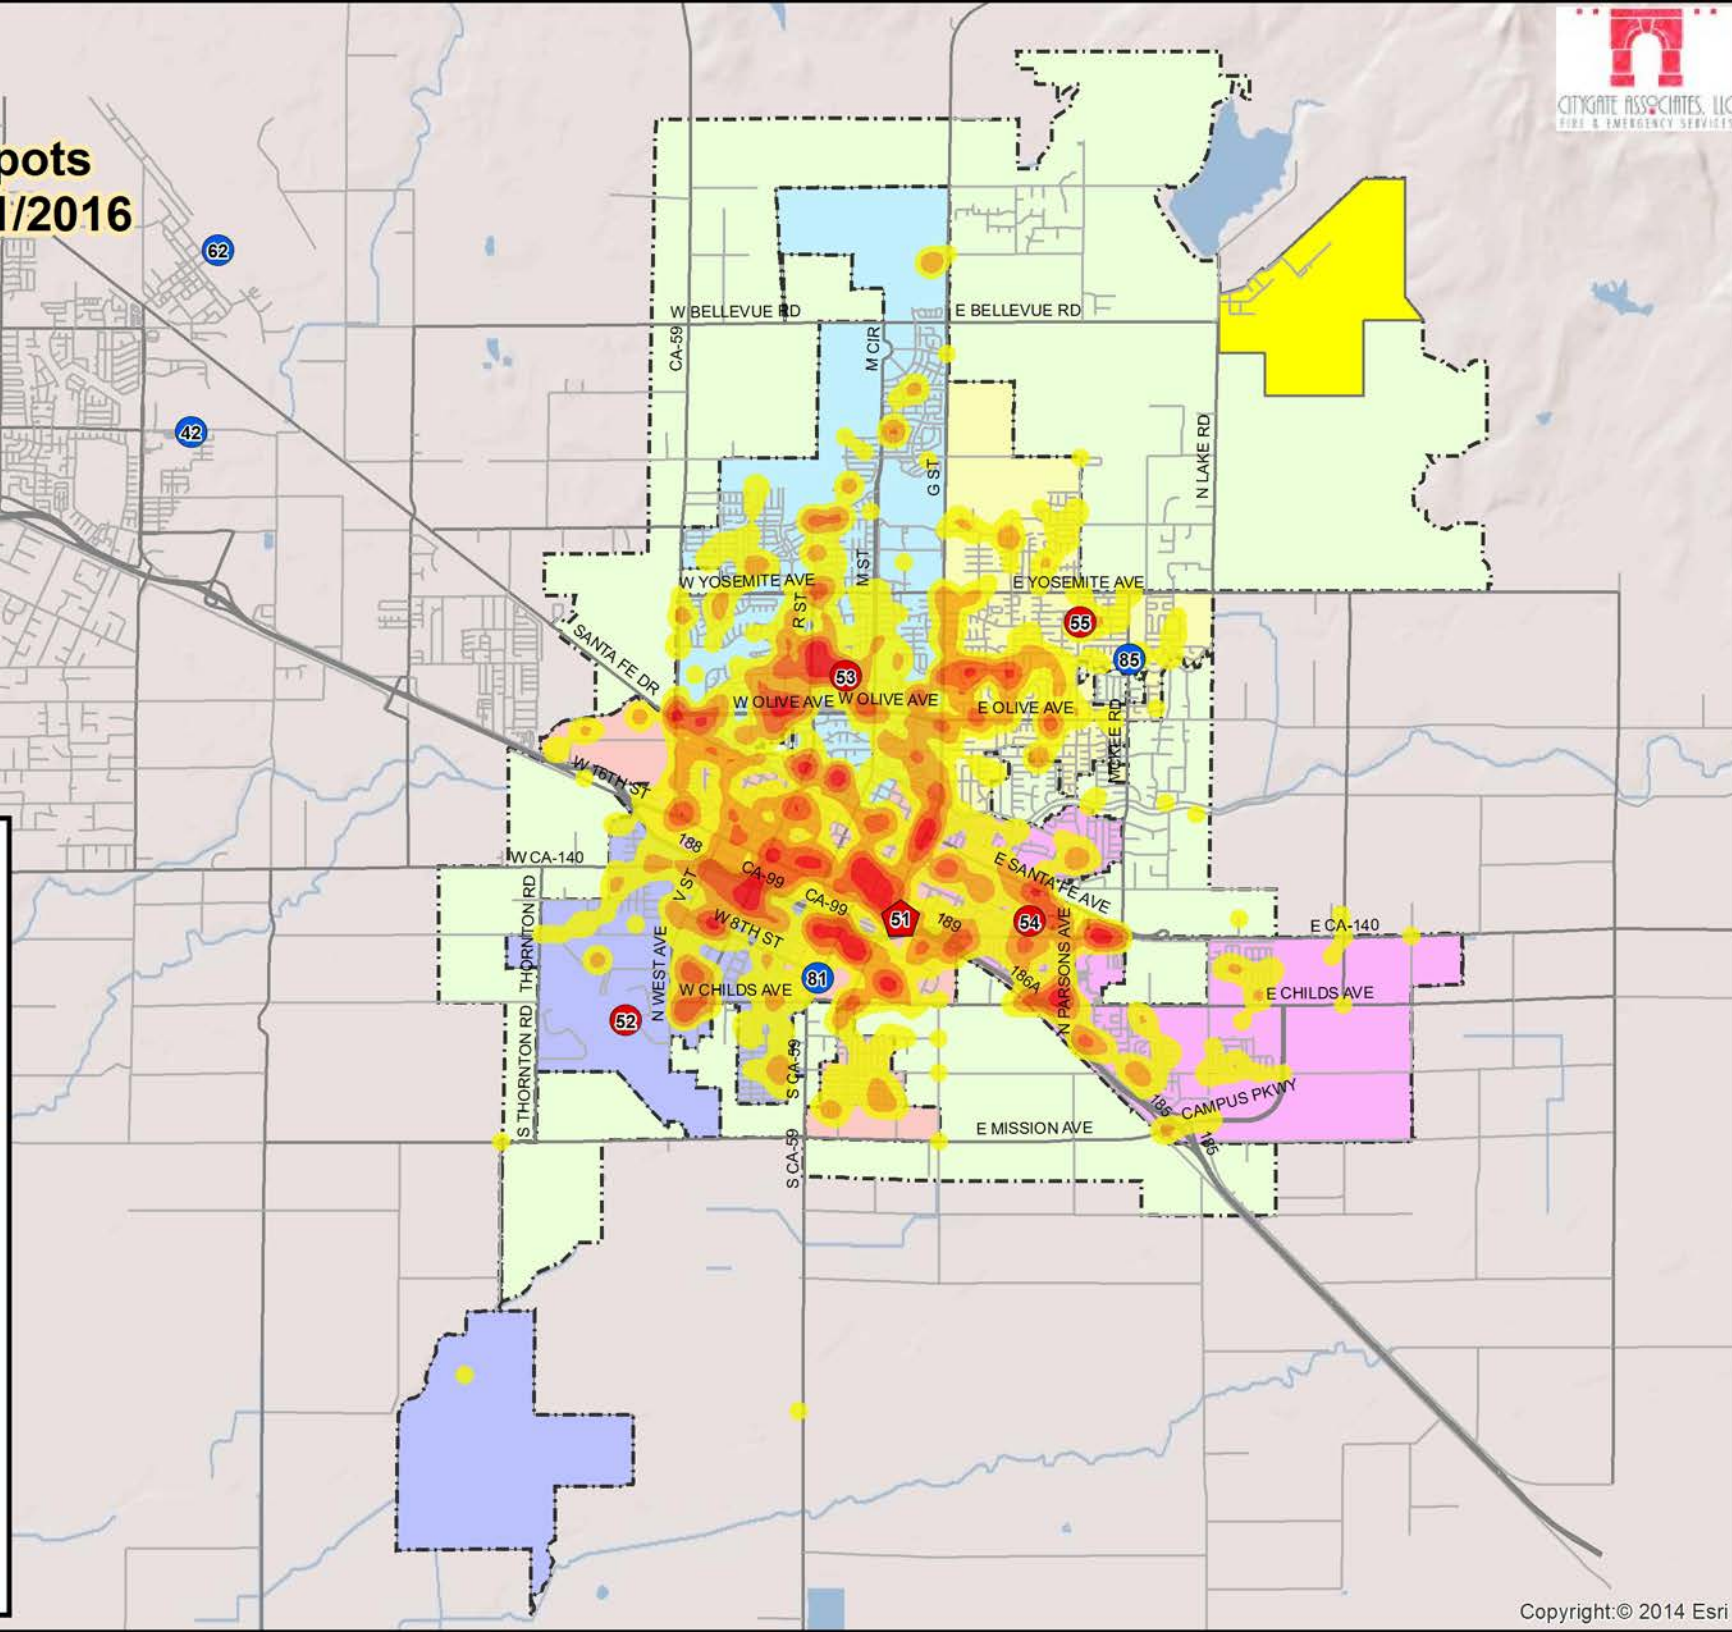

Other Features

- Merced Limits
- Sphere of Influence
- UC Merced Campus

Merced FD Map 18 All Structure Fires 1/1/2014 - 12/31/2016

Legend

Fire Stations

- Engine
- ◆ Engine, Truck, Chief
- Mutual Aid Engine
- ▲ Mutual Aid Truck
- 51 First Due Area
- 52 First Due Area
- 53 First Due Area
- 54 First Due Area
- 55 First Due Area
- Merced Limits
- Sphere of Influence
- UC Merced Campus

Merced FD Map 19 EMS & Rescue Hot Spots 1/1/2014 - 12/31/2016

Legend

Fire Stations

- Engine
- ◆ Engine, Truck, Chief
- Mutual Aid Engine
- ▲ Mutual Aid Truck
- 51 First Due Area
- 52 First Due Area
- 53 First Due Area
- 54 First Due Area
- 55 First Due Area
- Merced Limits
- Sphere of Influence
- UC Merced Campus

Merced FD Map 20 All Fires Hot Spots 1/1/2014 - 12/31/2016

Legend

Fire Stations

- Engine
- ◆ Engine, Truck, Chief
- Mutual Aid Engine
- ▲ Mutual Aid Truck
- 51 First Due Area
- 52 First Due Area
- 53 First Due Area
- 54 First Due Area
- 55 First Due Area
- Merced Limits
- Sphere of Influence
- UC Merced Campus