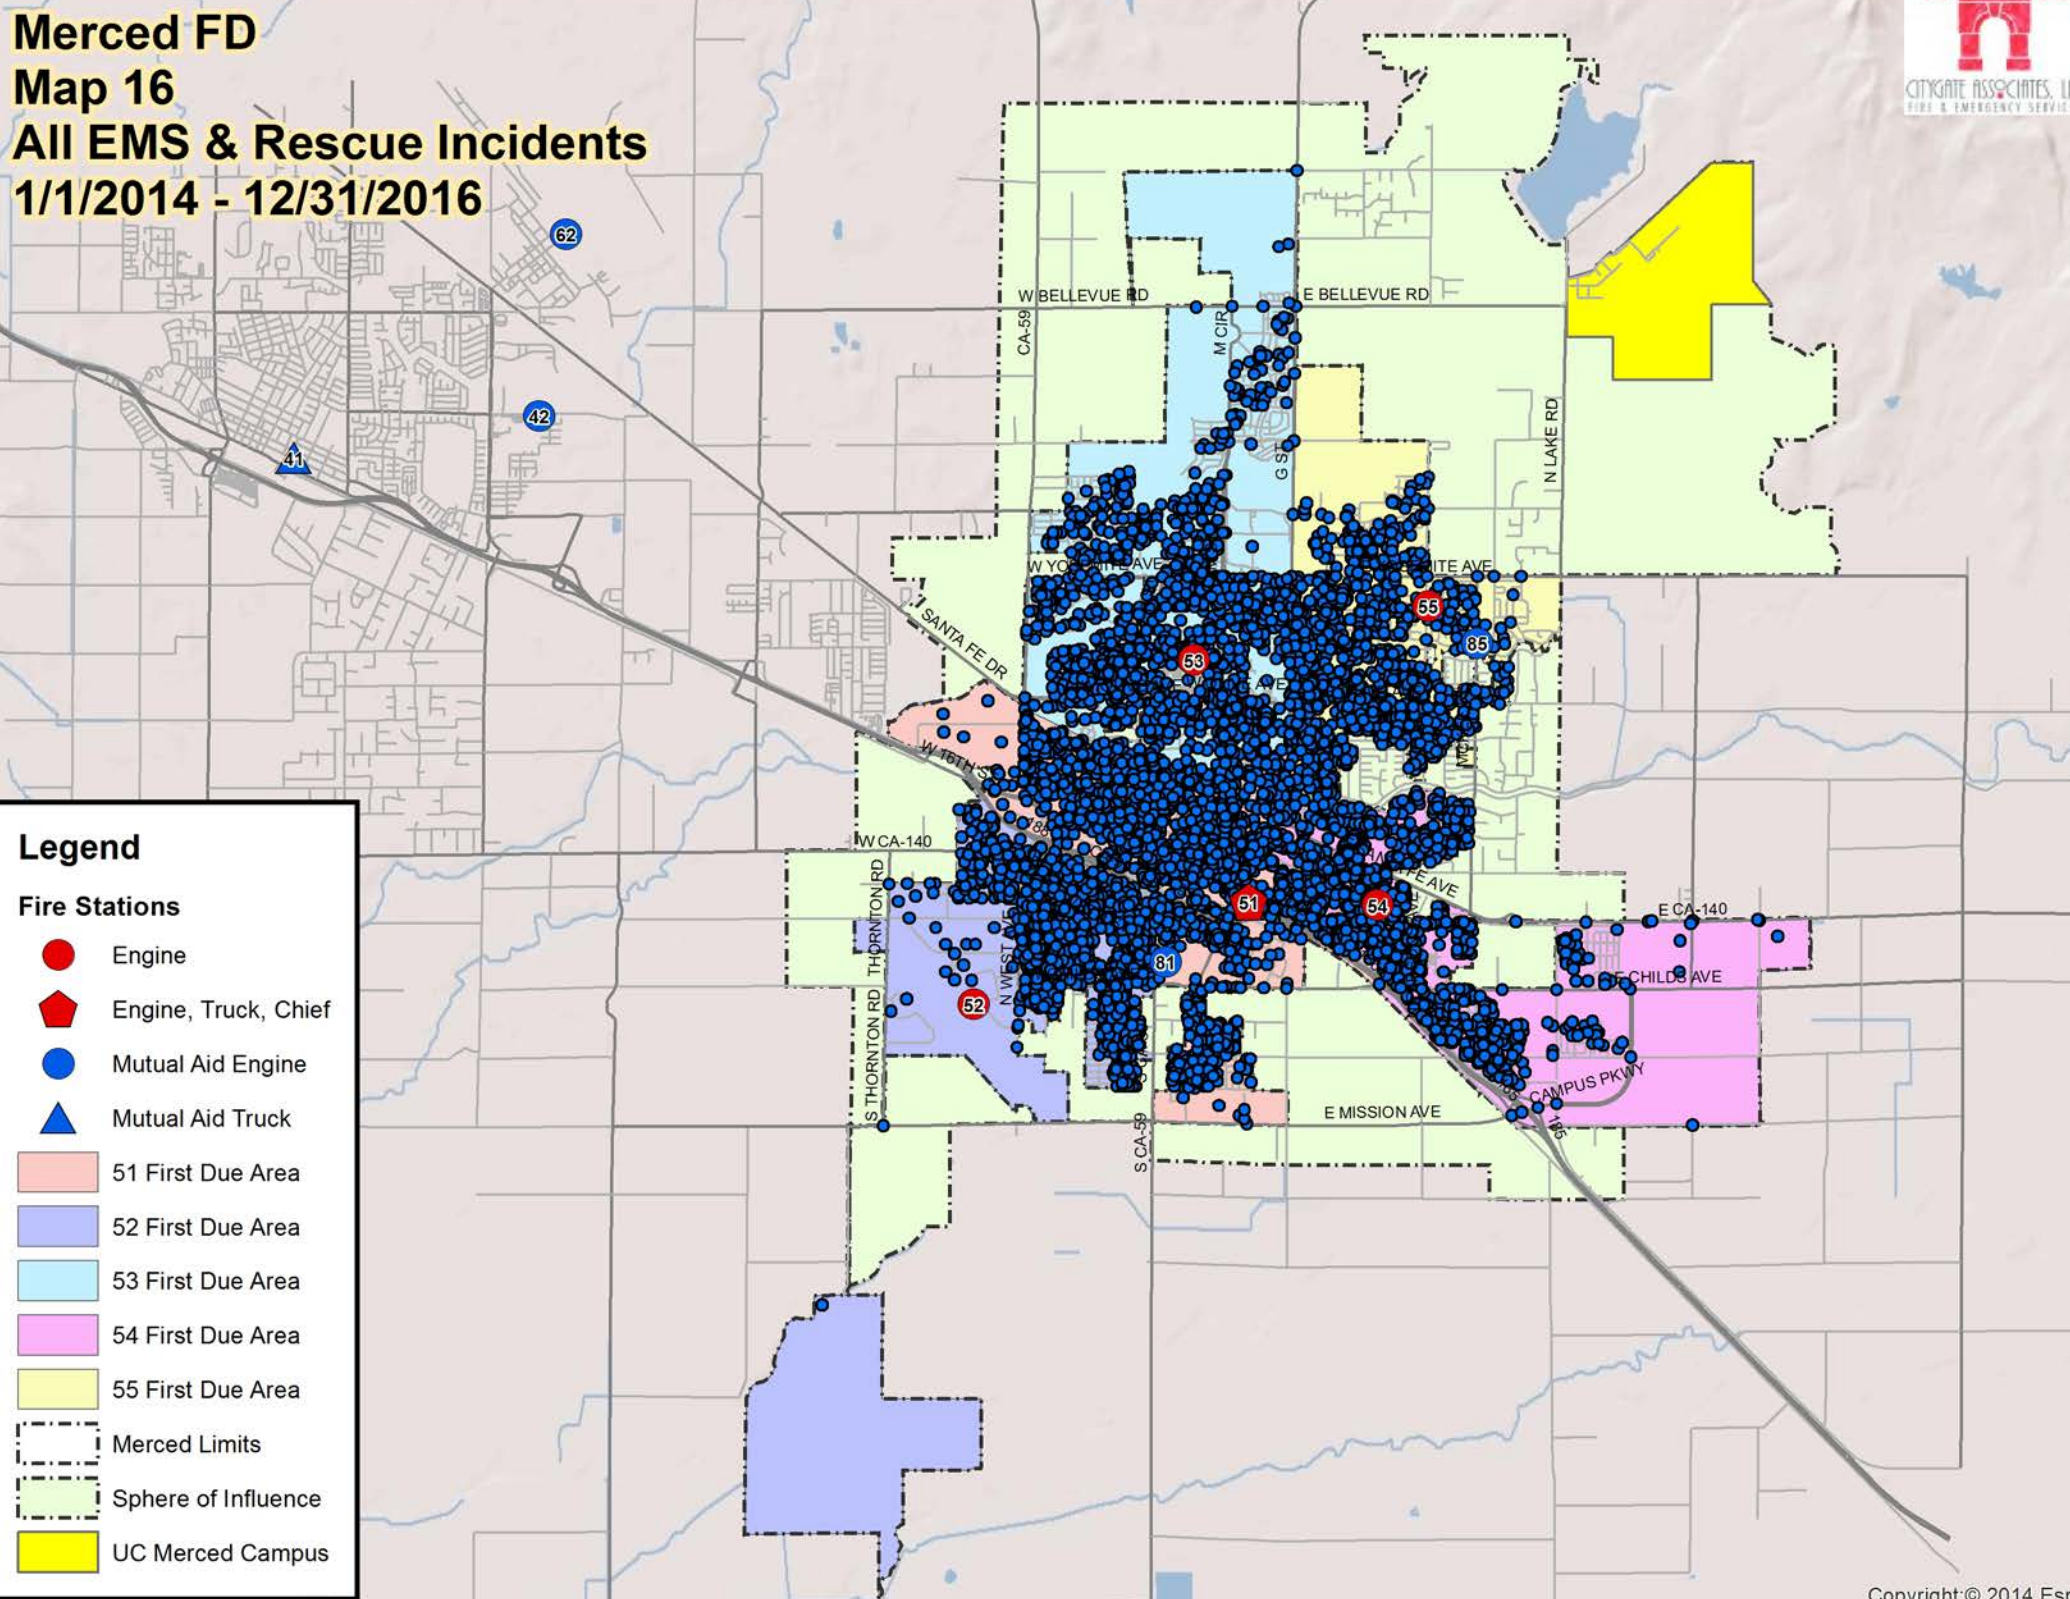

Merced FD Map 15 All Incidents 1/1/2014 - 12/31/2016

Legend

Fire Stations

- Engine
- ⬠ Engine, Truck, Chief
- Mutual Aid Engine
- ▲ Mutual Aid Truck

- 51 First Due Area
- 52 First Due Area
- 53 First Due Area
- 54 First Due Area
- 55 First Due Area

- Merced Limits
- Sphere of Influence
- UC Merced Campus

Merced FD Map 16 All EMS & Rescue Incident 1/1/2014 - 12/31/2016

Legend

Fire Stations

- Engine
- ◆ Engine, Truck, Chief
- Mutual Aid Engine
- ▲ Mutual Aid Truck
- 51 First Due Area
- 52 First Due Area
- 53 First Due Area
- 54 First Due Area
- 55 First Due Area
- Merced Limits
- Sphere of Influence
- UC Merced Campus

Merced FD Map 17 All Fires 1/1/2014 - 12/31/2016

Legend

Fire Stations

- Engine
- ◆ Engine, Truck, Chief
- Mutual Aid Engine
- ▲ Mutual Aid Truck

First Due Areas

- 51 First Due Area
- 52 First Due Area
- 53 First Due Area
- 54 First Due Area
- 55 First Due Area