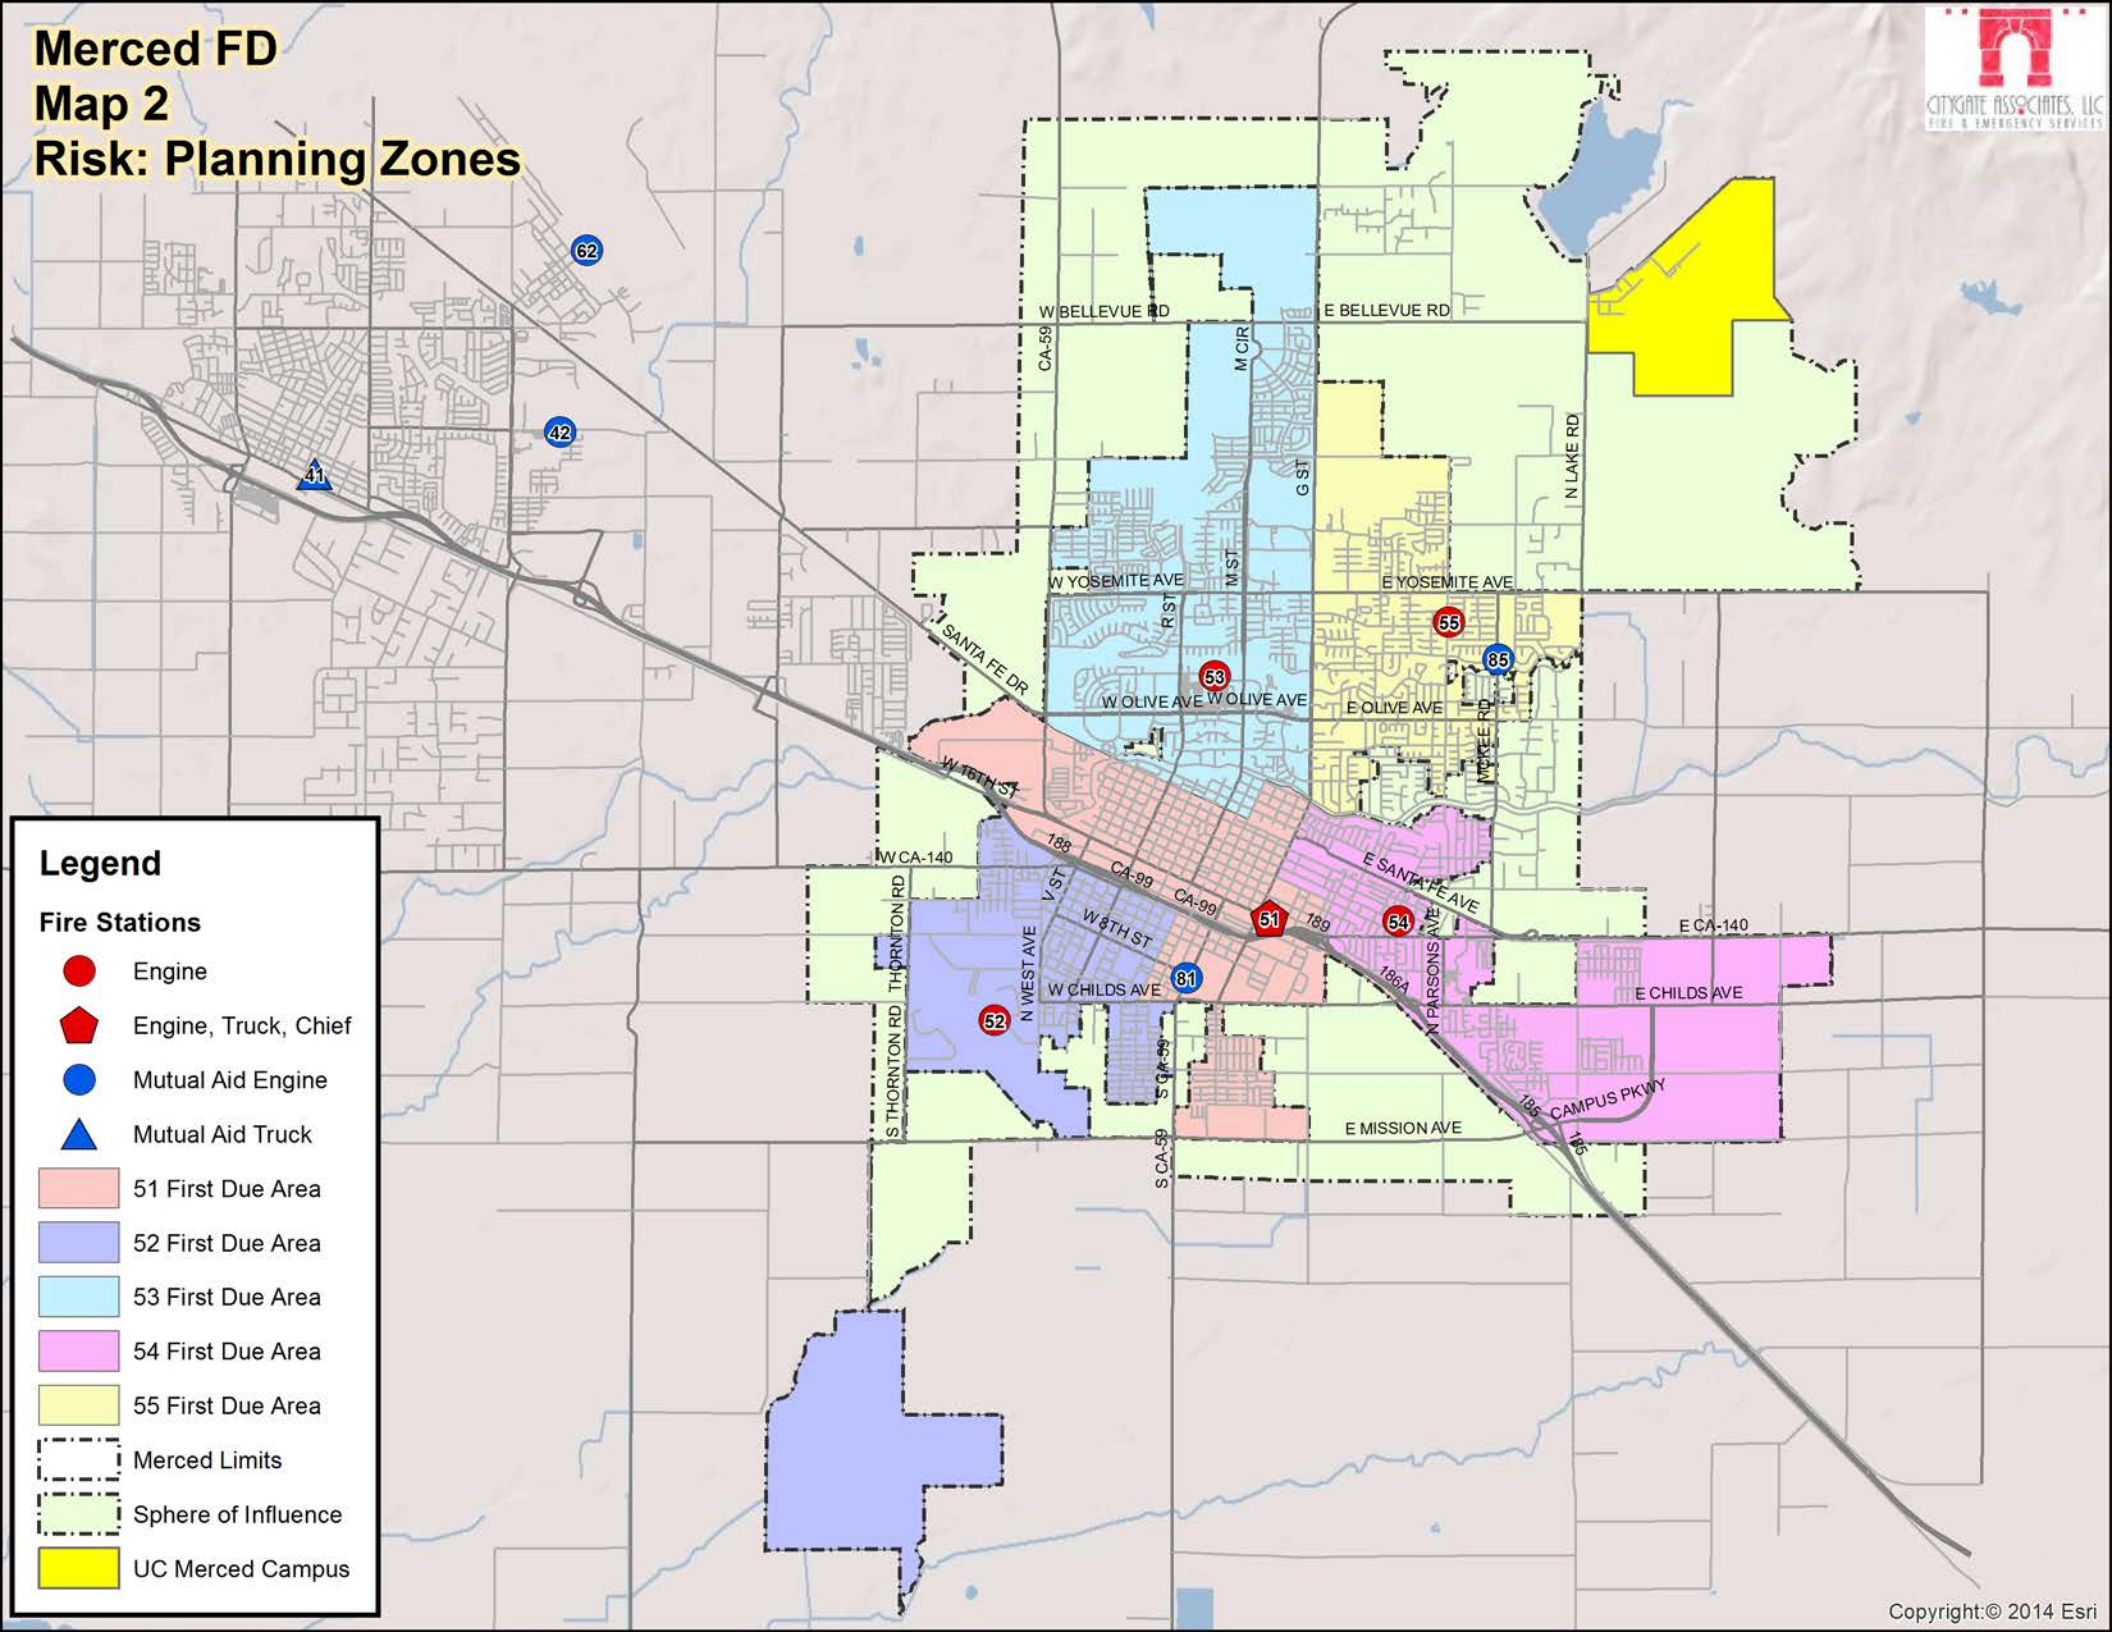

- Engine
- ⬠ Engine, Truck, Chief
- Mutual Aid Engine
- ▲ Mutual Aid Truck
- Merced Limits
- Sphere of Influence
- UC Merced Campus

Merced FD Map 2 Risk: Planning Zones

Legend

Fire Stations

- Engine
- ◆ Engine, Truck, Chief
- Mutual Aid Engine
- ▲ Mutual Aid Truck

- 51 First Due Area
- 52 First Due Area
- 53 First Due Area
- 54 First Due Area
- 55 First Due Area

- Merced Limits
- Sphere of Influence
- UC Merced Campus

Merced FD Map 3 Risk: Critical Facilities

Legend

Fire Stations

- Engine
- ◆ Engine, Truck, Chief
- Mutual Aid Engine
- ▲ Mutual Aid Truck
- 51 First Due Area
- 52 First Due Area
- 53 First Due Area
- 54 First Due Area
- 55 First Due Area
- Merced Limits
- Sphere of Influence
- UC Merced Campus

**Merced FD
Map 4
Risk: High NFF
Sites >1,500 GPM**

Legend

Fire Stations

- Engine
- ◆ Engine, Truck, Chief
- Mutual Aid Engine
- ▲ Mutual Aid Truck

- 51 First Due Area
- 52 First Due Area
- 53 First Due Area
- 54 First Due Area
- 55 First Due Area
- Merced Limits
- Sphere of Influence
- UC Merced Campus