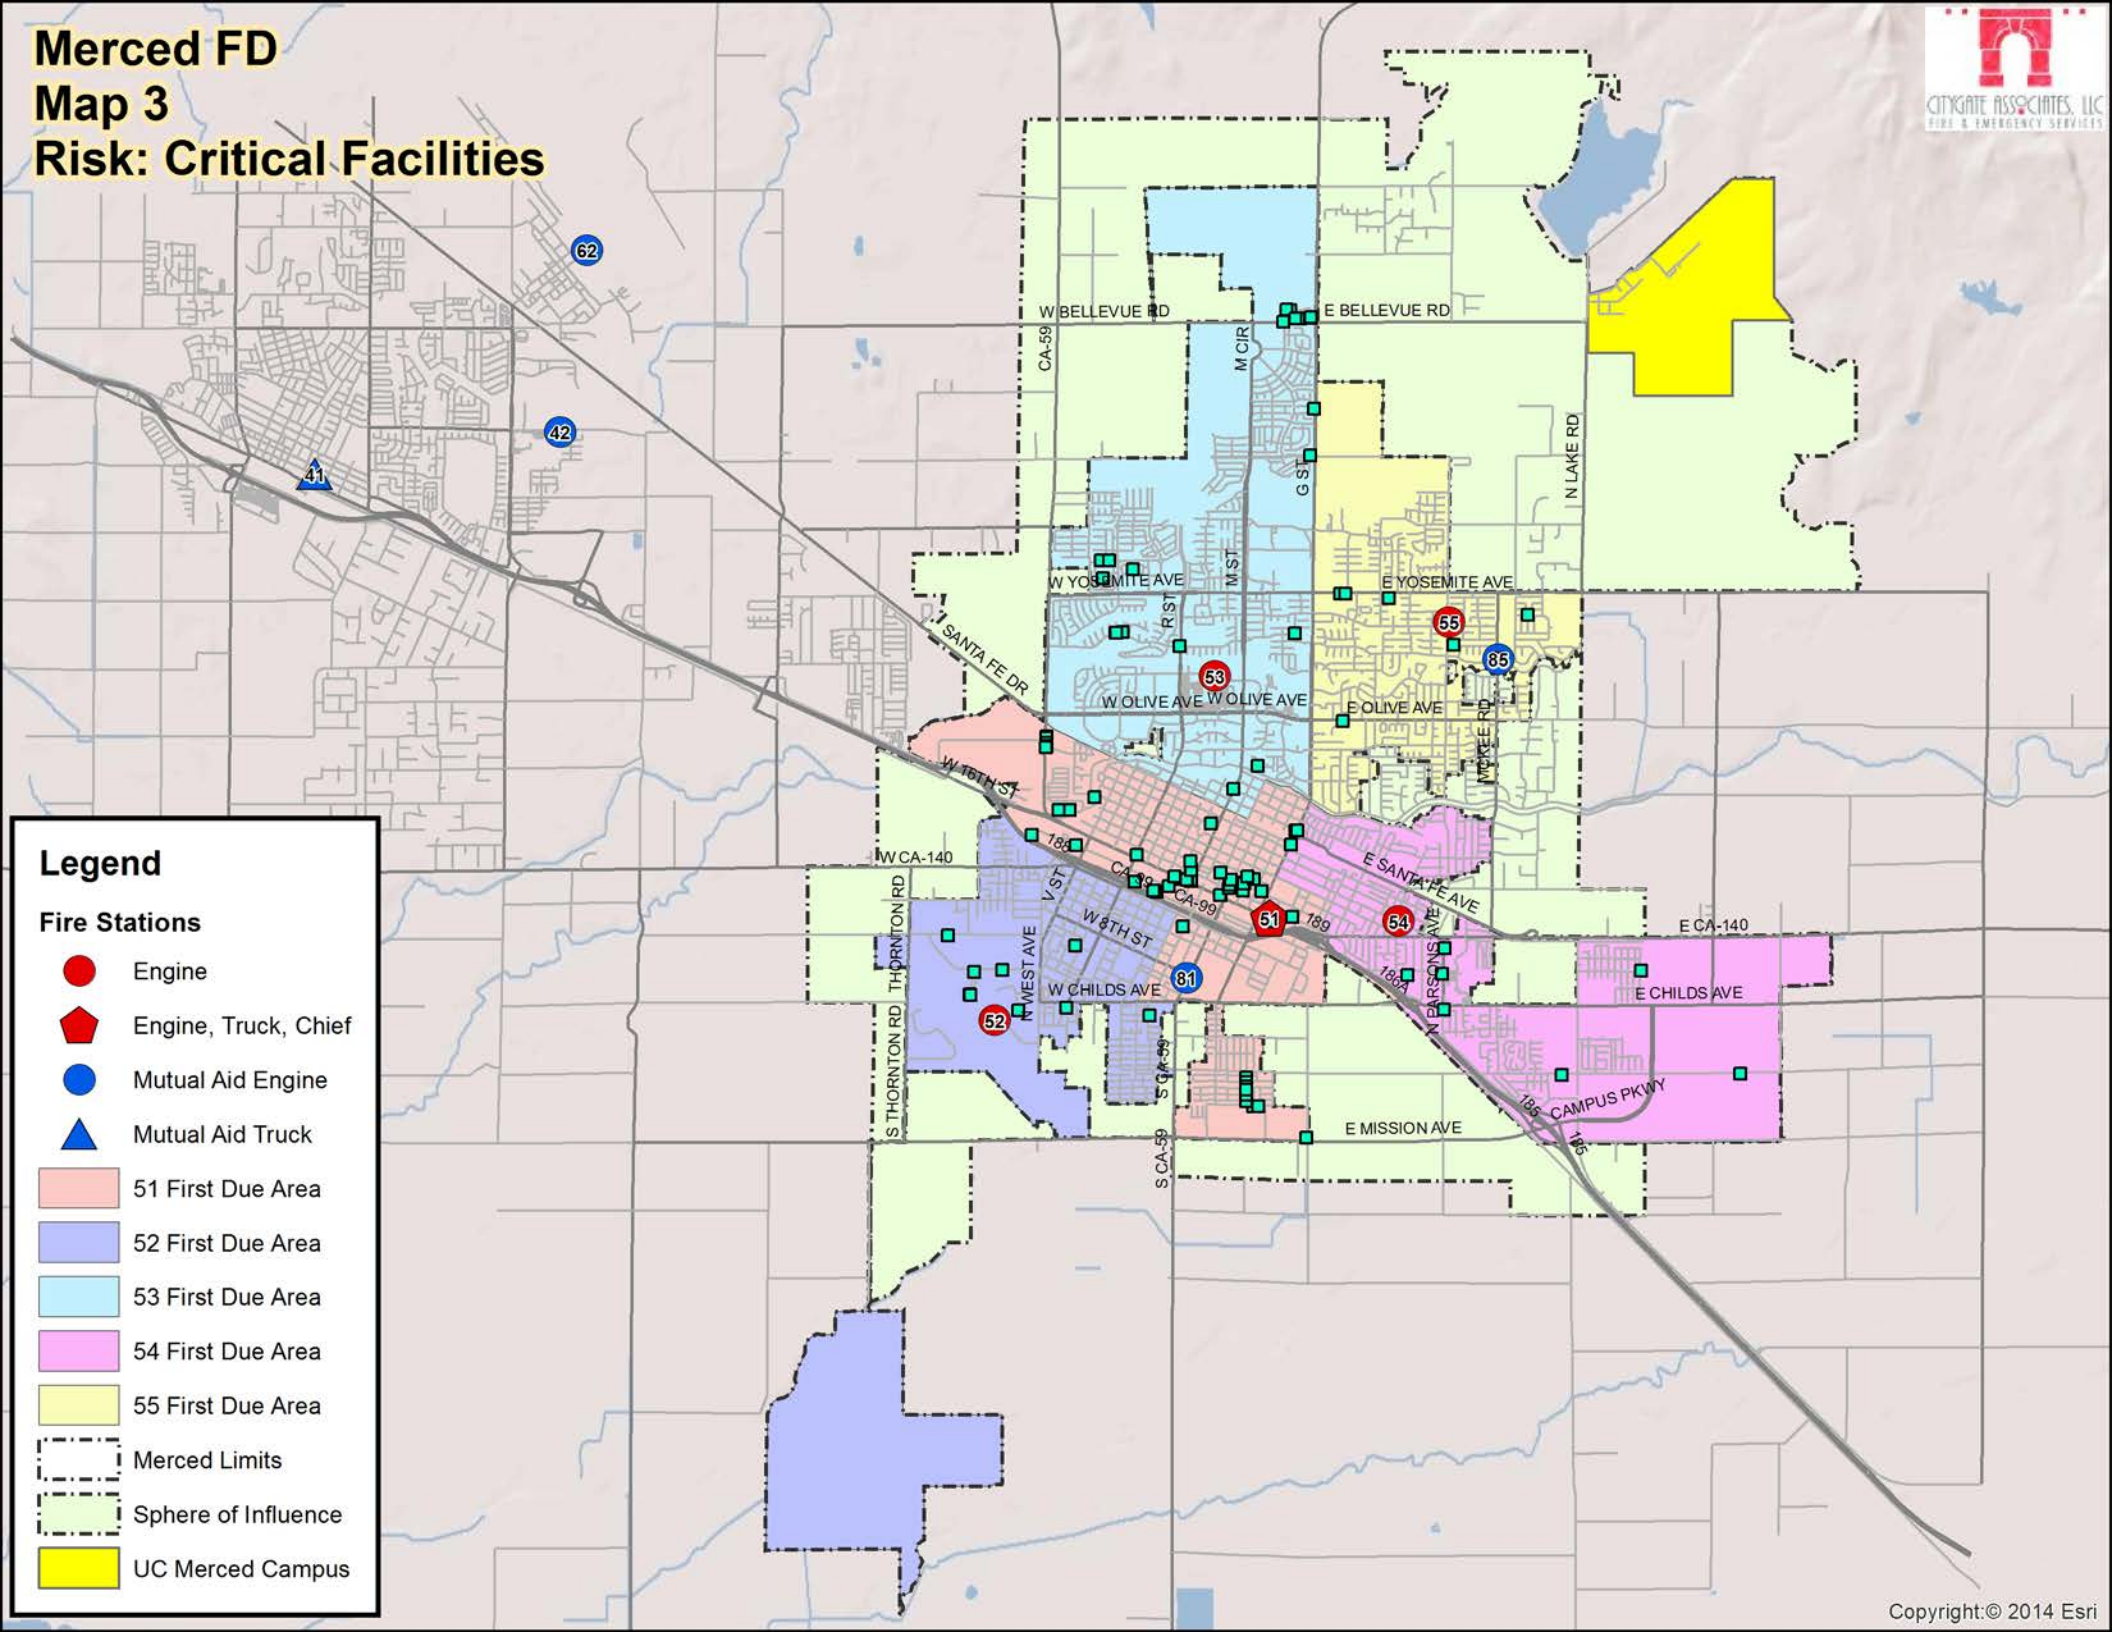

- Engine
- ⬠ Engine, Truck, Chief
- Mutual Aid Engine
- ▲ Mutual Aid Truck
- Merced Limits
- Sphere of Influence
- UC Merced Campus

Merced FD Map 2 Risk: Planning Zones

Legend

Fire Stations

- Engine
- ◆ Engine, Truck, Chief
- Mutual Aid Engine
- ▲ Mutual Aid Truck

- 51 First Due Area
- 52 First Due Area
- 53 First Due Area
- 54 First Due Area
- 55 First Due Area

- Merced Limits
- Sphere of Influence
- UC Merced Campus

Merced FD Map 3 Risk: Critical Facilities

Legend

Fire Stations

- Engine
- ◆ Engine, Truck, Chief
- Mutual Aid Engine
- ▲ Mutual Aid Truck
- 51 First Due Area
- 52 First Due Area
- 53 First Due Area
- 54 First Due Area
- 55 First Due Area
- Merced Limits
- Sphere of Influence
- UC Merced Campus

**Merced FD
Map 4
Risk: High NFF
Sites >1,500 GPM**

Legend

Fire Stations

- Engine
- ◆ Engine, Truck, Chief
- Mutual Aid Engine
- ▲ Mutual Aid Truck

- 51 First Due Area
- 52 First Due Area
- 53 First Due Area
- 54 First Due Area
- 55 First Due Area
- Merced Limits
- Sphere of Influence
- UC Merced Campus