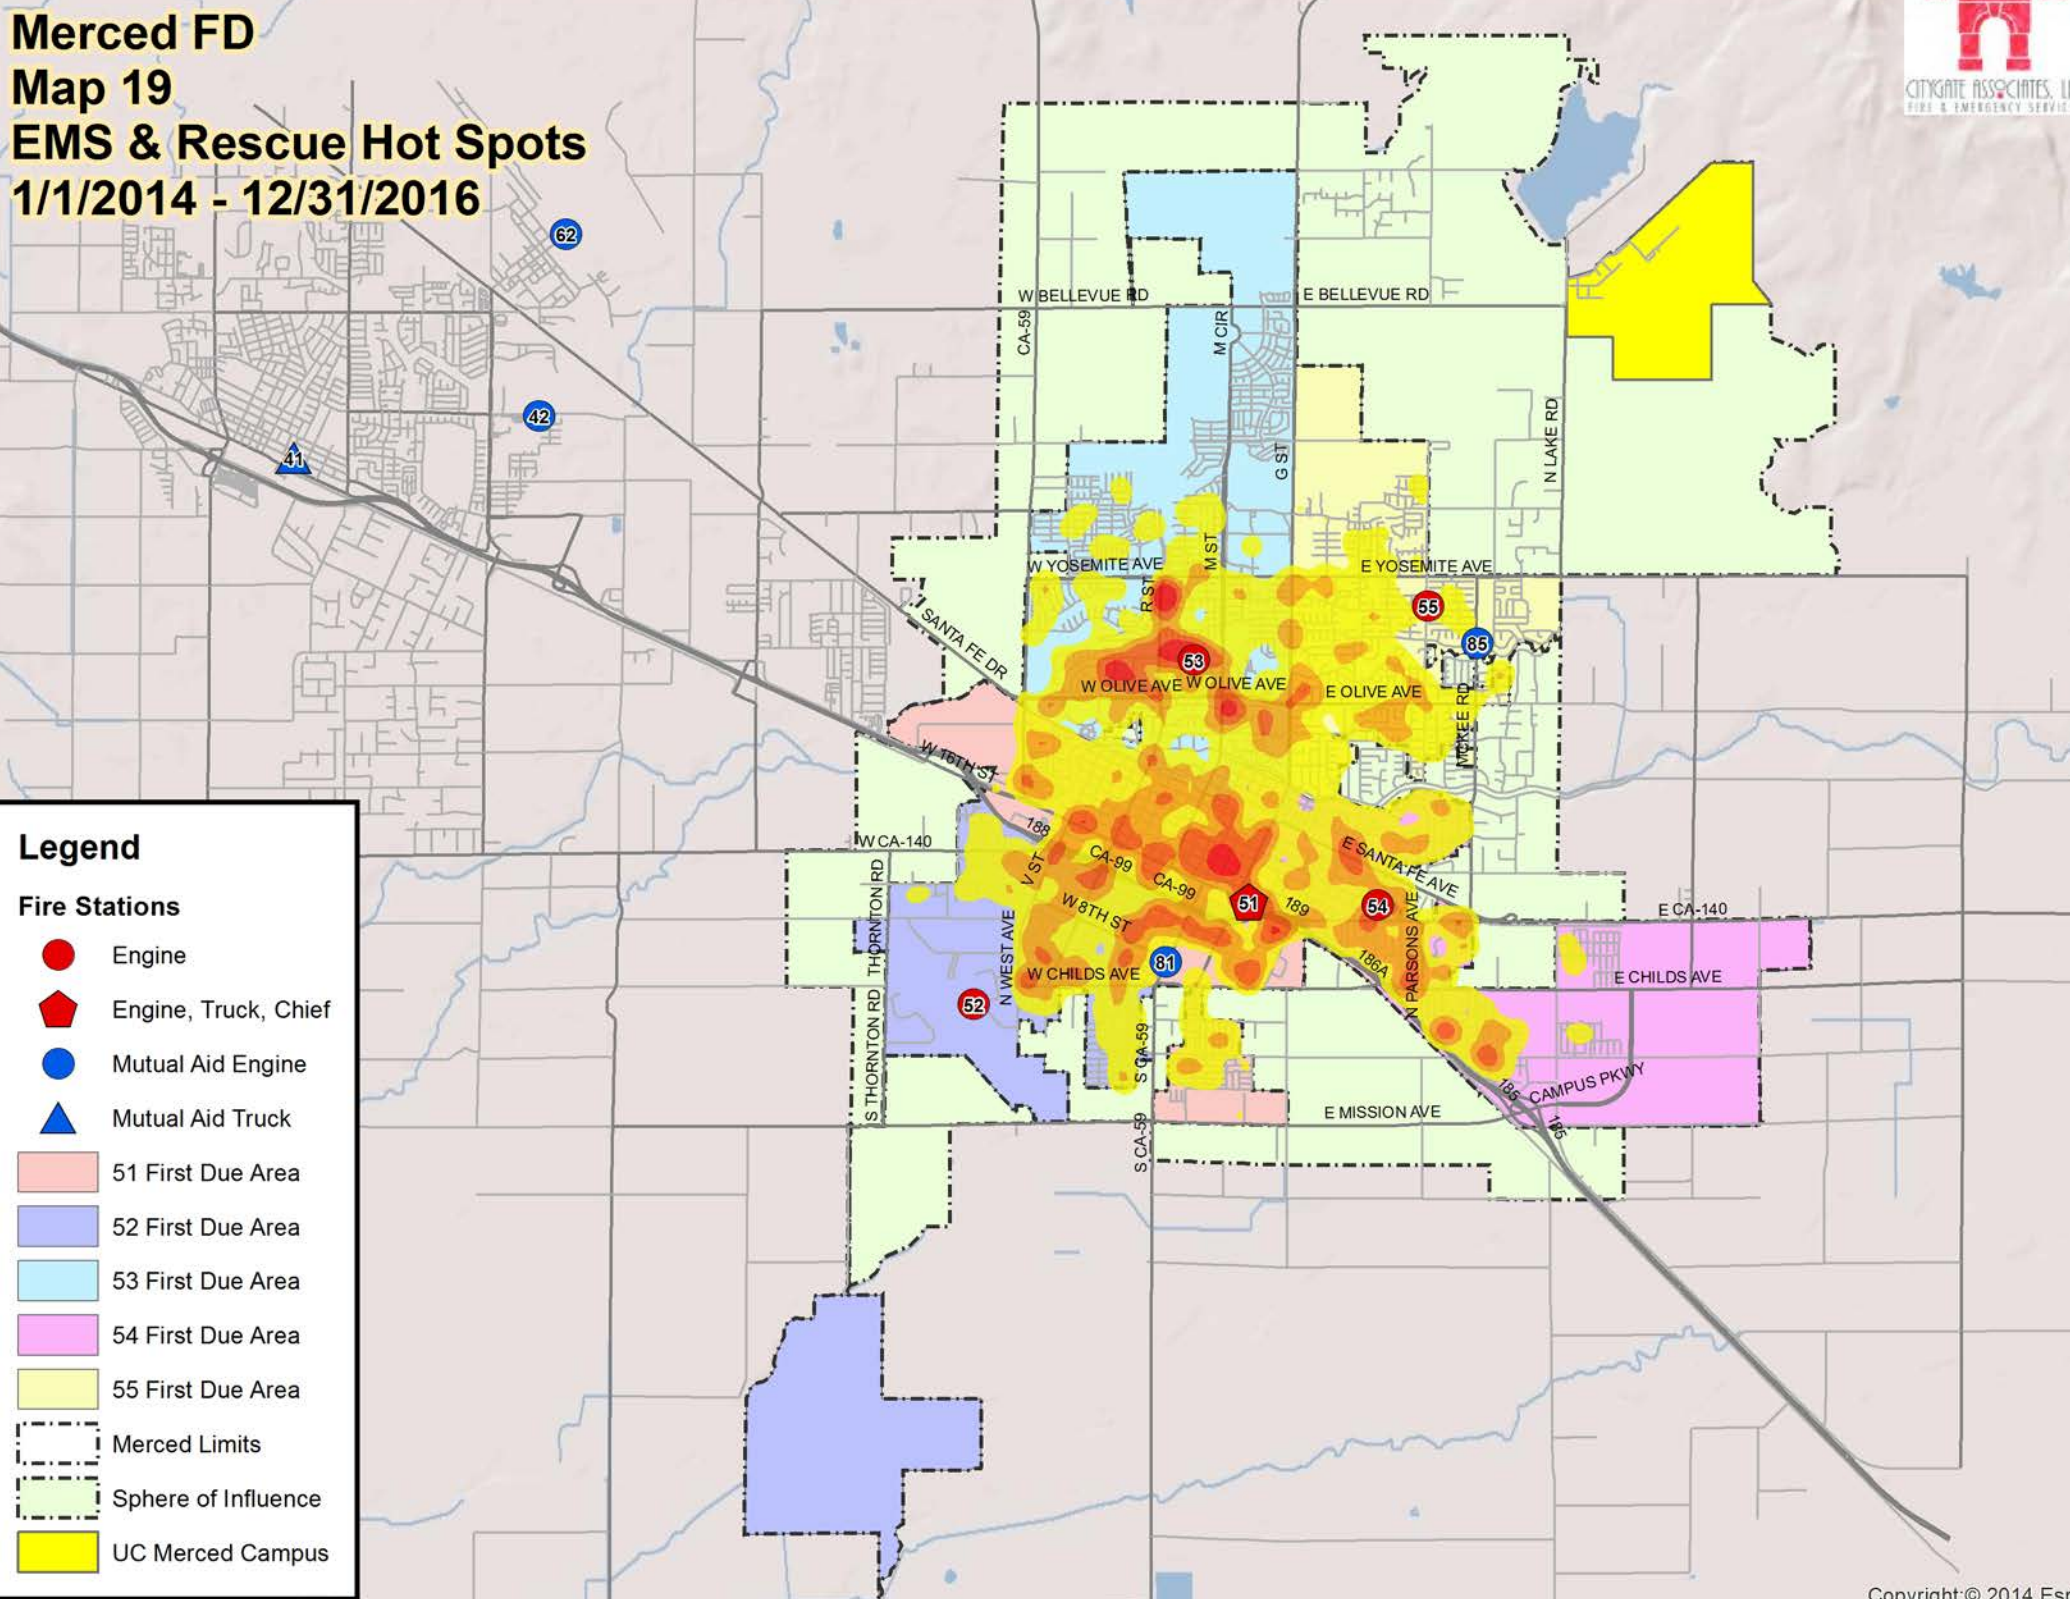

Other Features

- Merced Limits
- Sphere of Influence
- UC Merced Campus

Merced FD Map 18 All Structure Fires 1/1/2014 - 12/31/2016

Legend

Fire Stations

- Engine
- ◆ Engine, Truck, Chief
- Mutual Aid Engine
- ▲ Mutual Aid Truck
- 51 First Due Area
- 52 First Due Area
- 53 First Due Area
- 54 First Due Area
- 55 First Due Area
- Merced Limits
- Sphere of Influence
- UC Merced Campus

Merced FD Map 19 EMS & Rescue Hot Spots 1/1/2014 - 12/31/2016

Legend

Fire Stations

- Engine
- ◆ Engine, Truck, Chief
- Mutual Aid Engine
- ▲ Mutual Aid Truck
- 51 First Due Area
- 52 First Due Area
- 53 First Due Area
- 54 First Due Area
- 55 First Due Area
- Merced Limits
- Sphere of Influence
- UC Merced Campus