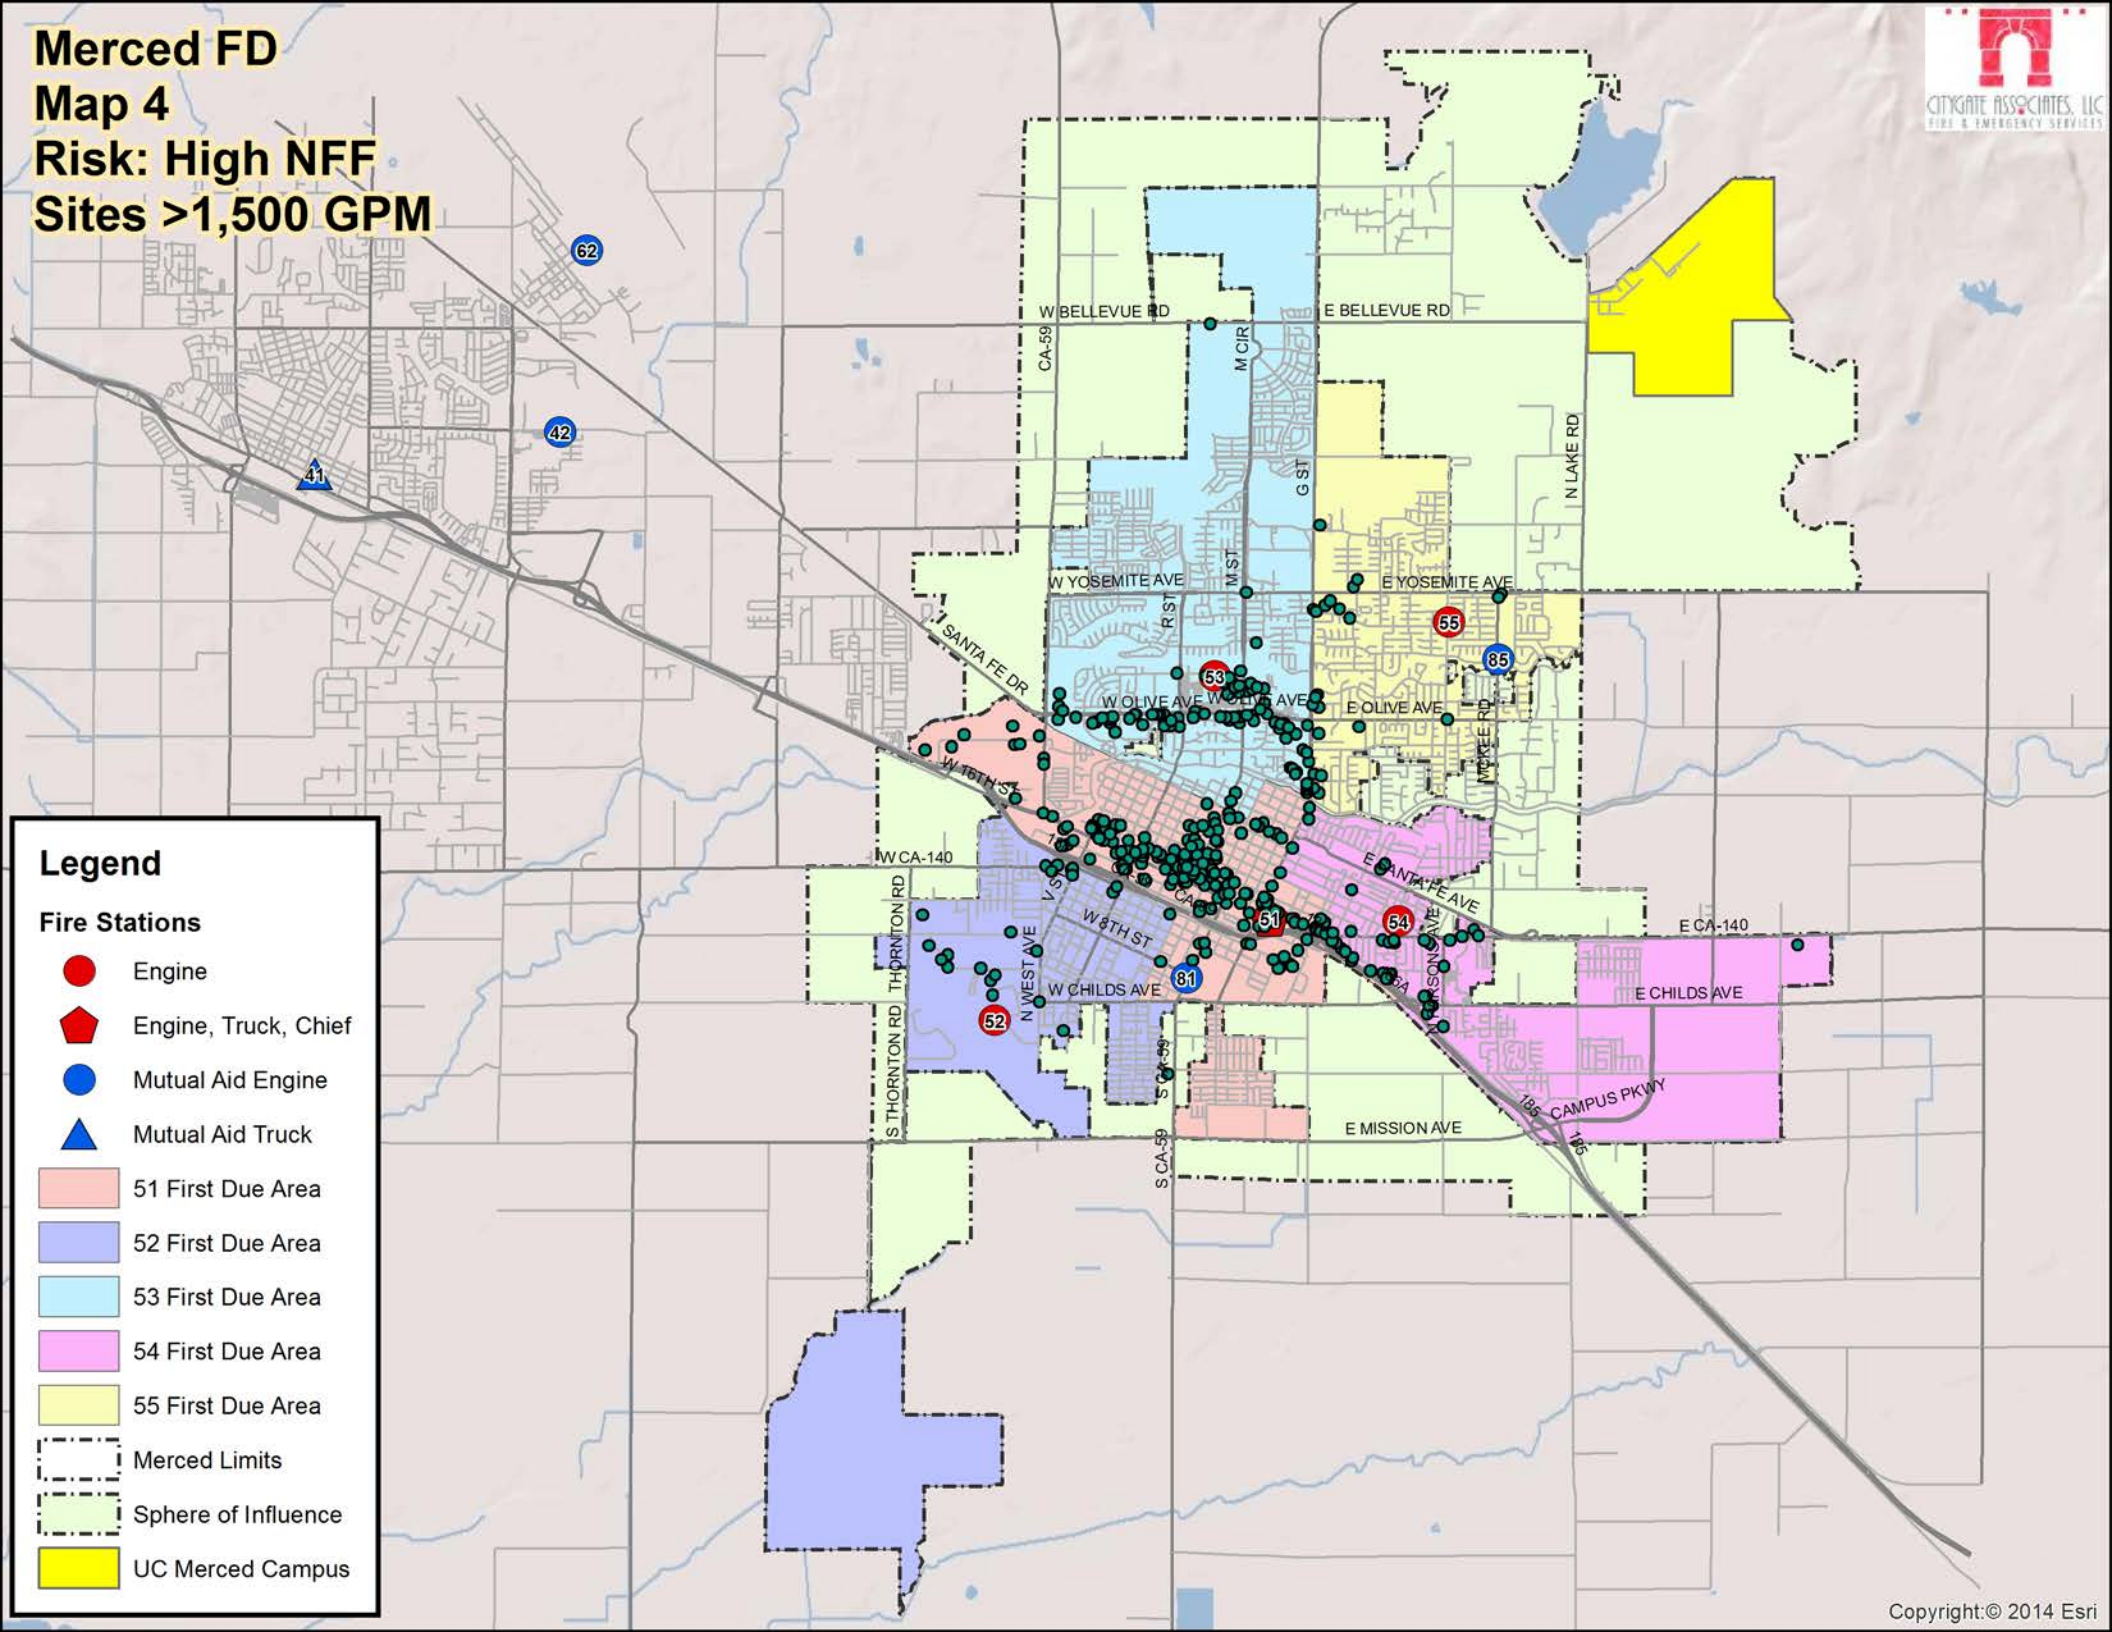

- 51 First Due Area
- 52 First Due Area
- 53 First Due Area
- 54 First Due Area
- 55 First Due Area

- Merced Limits
- Sphere of Influence
- UC Merced Campus

Merced FD Map 3 Risk: Critical Facilities

Legend

Fire Stations

- Engine
- ◆ Engine, Truck, Chief
- Mutual Aid Engine
- ▲ Mutual Aid Truck
- 51 First Due Area
- 52 First Due Area
- 53 First Due Area
- 54 First Due Area
- 55 First Due Area
- Merced Limits
- Sphere of Influence
- UC Merced Campus

**Merced FD
Map 4
Risk: High NFF
Sites >1,500 GPM**

Legend

Fire Stations

- Engine
- ◆ Engine, Truck, Chief
- Mutual Aid Engine
- ▲ Mutual Aid Truck

- 51 First Due Area
- 52 First Due Area
- 53 First Due Area
- 54 First Due Area
- 55 First Due Area
- Merced Limits
- Sphere of Influence
- UC Merced Campus

Merced FD Map 5 Risk: Population Densities

Legend

Fire Stations

- Engine
- ◆ Engine, Truck, Chief
- Mutual Aid Engine
- ▲ Mutual Aid Truck

Population Per Square Mile

- < 500
- 501 - 1,000
- 1,001 - 1,500
- 1,501 - 2,500
- 2,501 - 5,000
- 5,001 - 10,000
- > 10,000