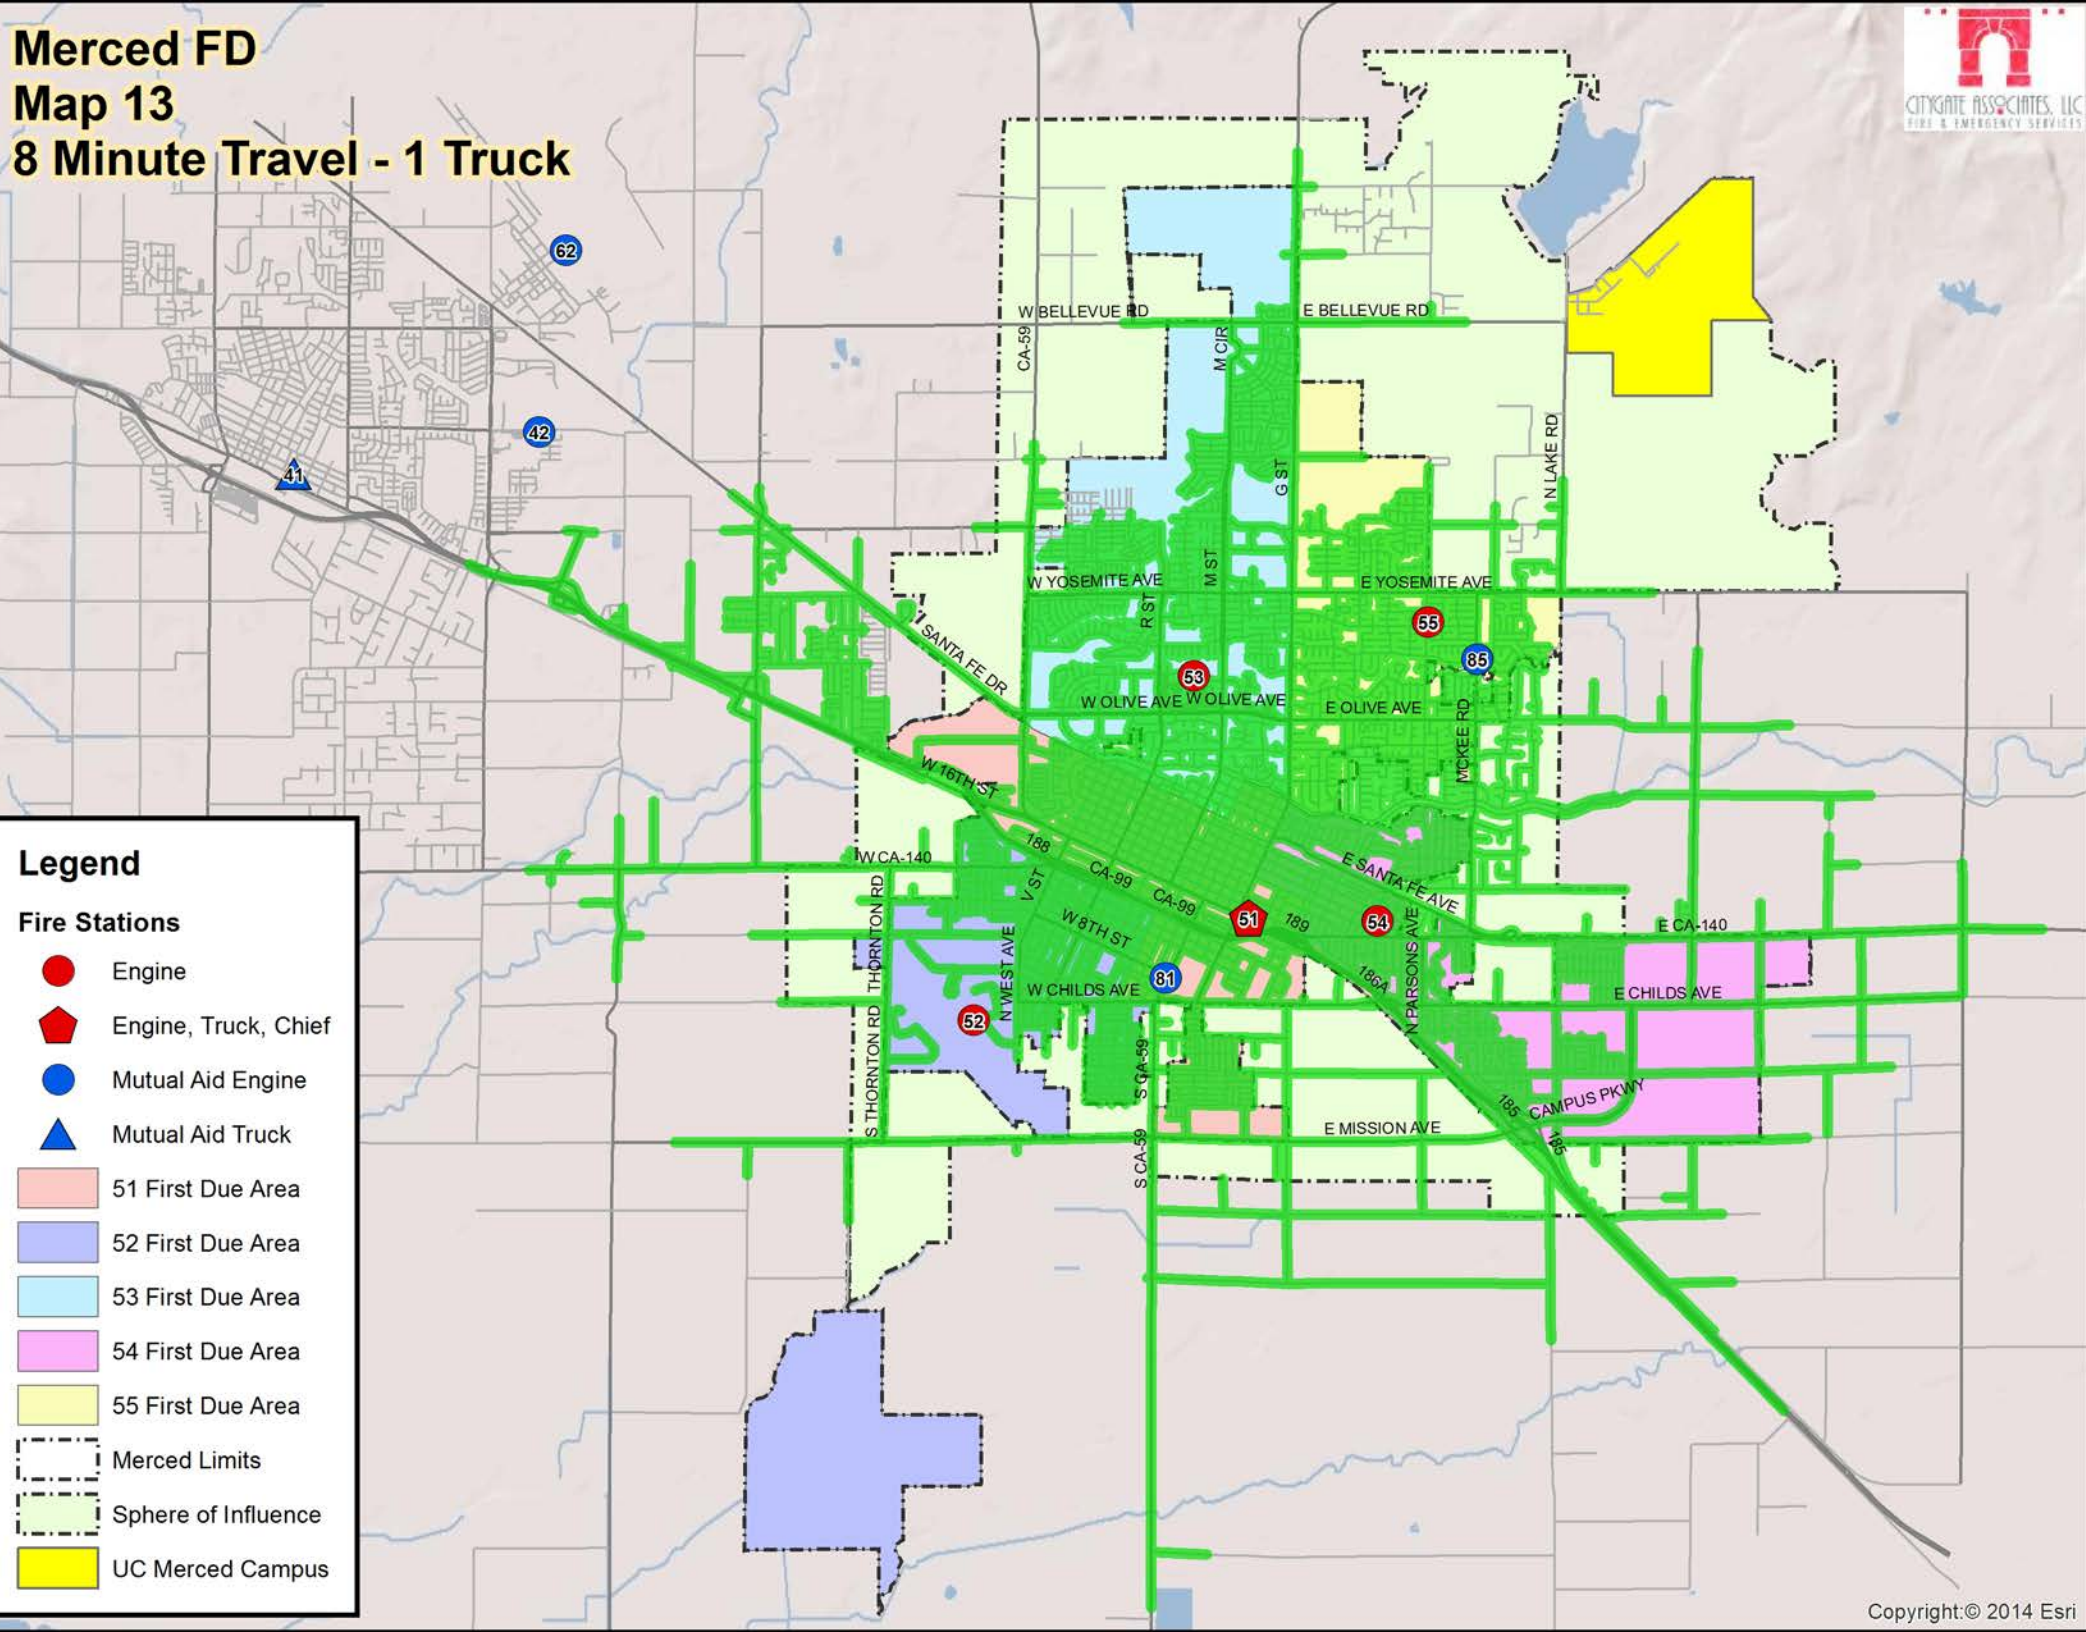

Legend

- Engine
- ◆ Engine, Truck, Chief
- Mutual Aid Engine
- ▲ Mutual Aid Truck
- 4 Minute Engine Travel
- 5 Minute Engine Travel
- 6 Minute Engine Travel
- 7 Minute Engine Travel
- 8 Minute Engine Travel
- +— Railroads
- 51 First Due Area
- 52 First Due Area
- 53 First Due Area
- 54 First Due Area
- 55 First Due Area
- Merced Limits
- Sphere of Influence
- UC Merced Campus

Merced FD

Map 12

8 Minute ERF Travel: 1 BC, 3 Engines, 1 Truck

Legend

Fire Stations

- Engine
- ◆ Engine, Truck, Chief
- Mutual Aid Engine
- ▲ Mutual Aid Truck
- 51 First Due Area
- 52 First Due Area
- 53 First Due Area
- 54 First Due Area
- 55 First Due Area
- Merced Limits
- Sphere of Influence
- UC Merced Campus

Merced FD Map 13 8 Minute Travel - 1 Truck

Legend

Fire Stations

- Engine
- ◆ Engine, Truck, Chief
- Mutual Aid Engine
- ▲ Mutual Aid Truck

- 51 First Due Area
- 52 First Due Area
- 53 First Due Area
- 54 First Due Area
- 55 First Due Area
- Merced Limits
- Sphere of Influence
- UC Merced Campus

Merced FD Map 14 8 Minute Travel - 1 BC

Legend

Fire Stations

- Engine
- ◆ Engine, Truck, Chief
- Mutual Aid Engine
- ▲ Mutual Aid Truck

- 51 First Due Area
- 52 First Due Area
- 53 First Due Area
- 54 First Due Area
- 55 First Due Area
- Merced Limits
- Sphere of Influence
- UC Merced Campus