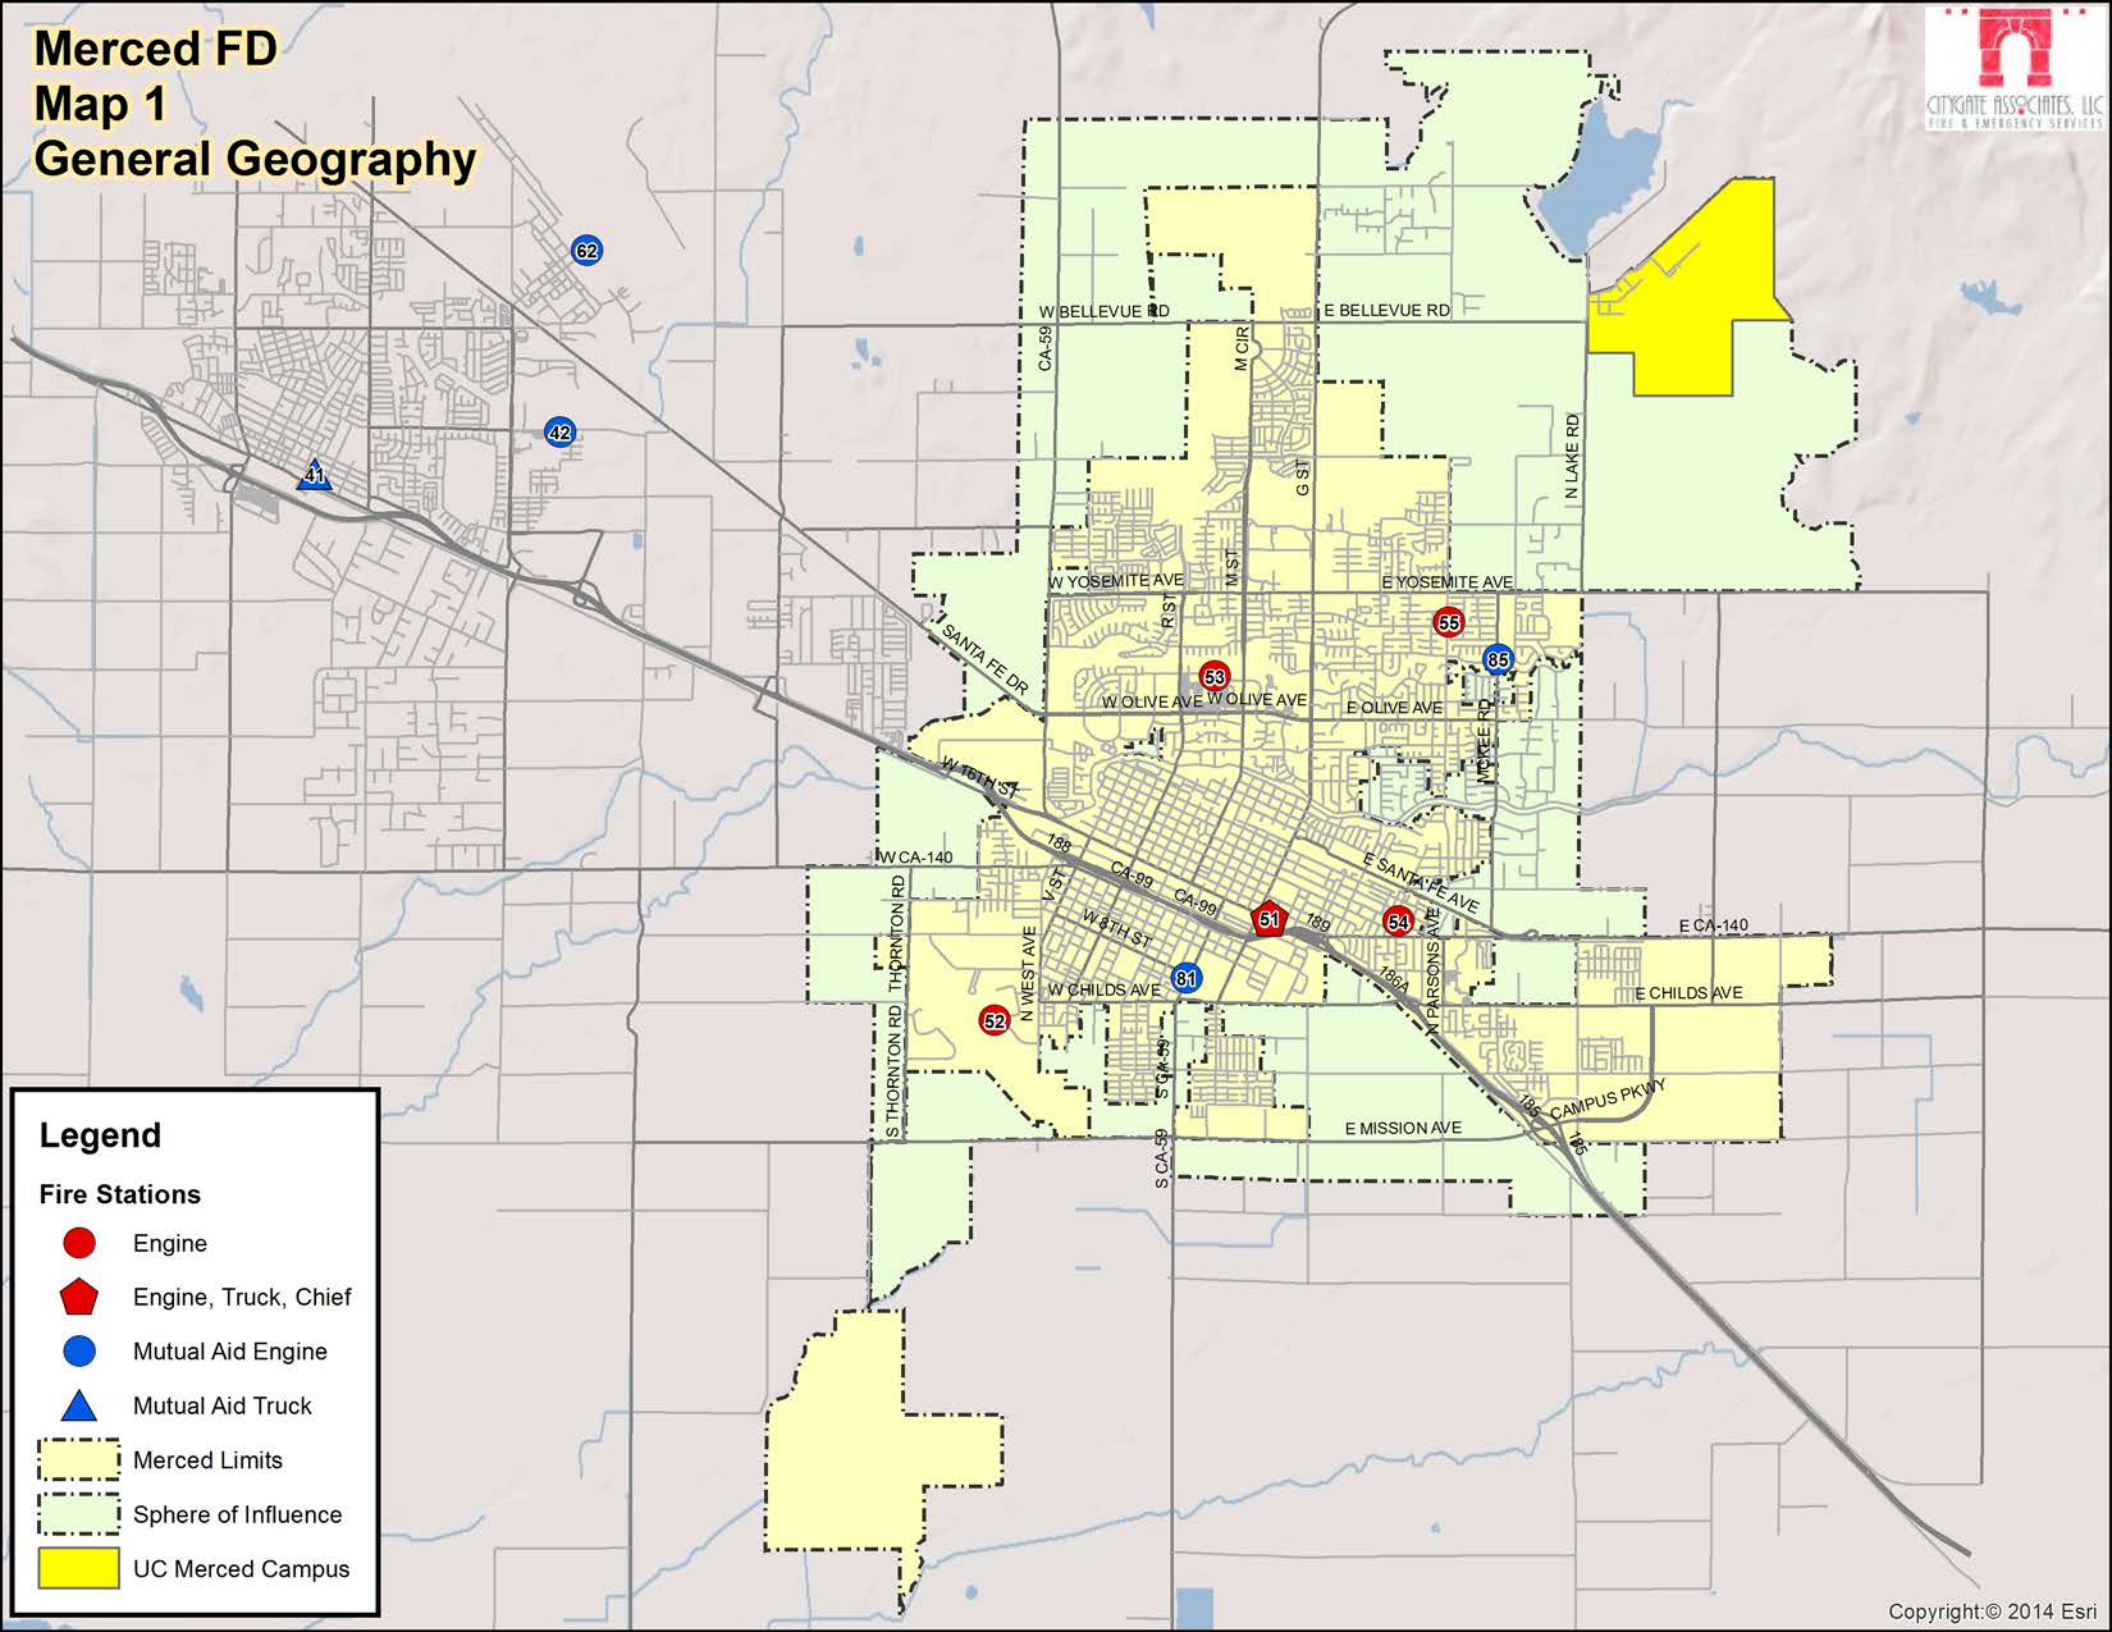

STANDARDS OF COVERAGE
ASSESSMENT

VOLUME 2 OF 2: MAP ATLAS

CITY OF MERCED, CA

MARCH 29, 2018

This page was intentionally left blank

Merced FD Map 1 General Geography

Legend

Fire Stations

- Engine
- ⬠ Engine, Truck, Chief
- Mutual Aid Engine
- ▲ Mutual Aid Truck
- Merced Limits
- Sphere of Influence
- UC Merced Campus

Merced FD Map 2 Risk: Planning Zones

Legend

Fire Stations

- Engine
- ◆ Engine, Truck, Chief
- Mutual Aid Engine
- ▲ Mutual Aid Truck

- 51 First Due Area
- 52 First Due Area
- 53 First Due Area
- 54 First Due Area
- 55 First Due Area

- Merced Limits
- Sphere of Influence
- UC Merced Campus

Merced FD Map 3 Risk: Critical Facilities

Legend

Merced FD Map 5 Risk: Population Densities

Legend

Fire Stations

- Engine
- ◆ Engine, Truck, Chief
- Mutual Aid Engine
- ▲ Mutual Aid Truck

Population Per Square Mile

- < 500
- 501 - 1,000
- 1,001 - 1,500
- 1,501 - 2,500
- 2,501 - 5,000
- 5,001 - 10,000
- > 10,000