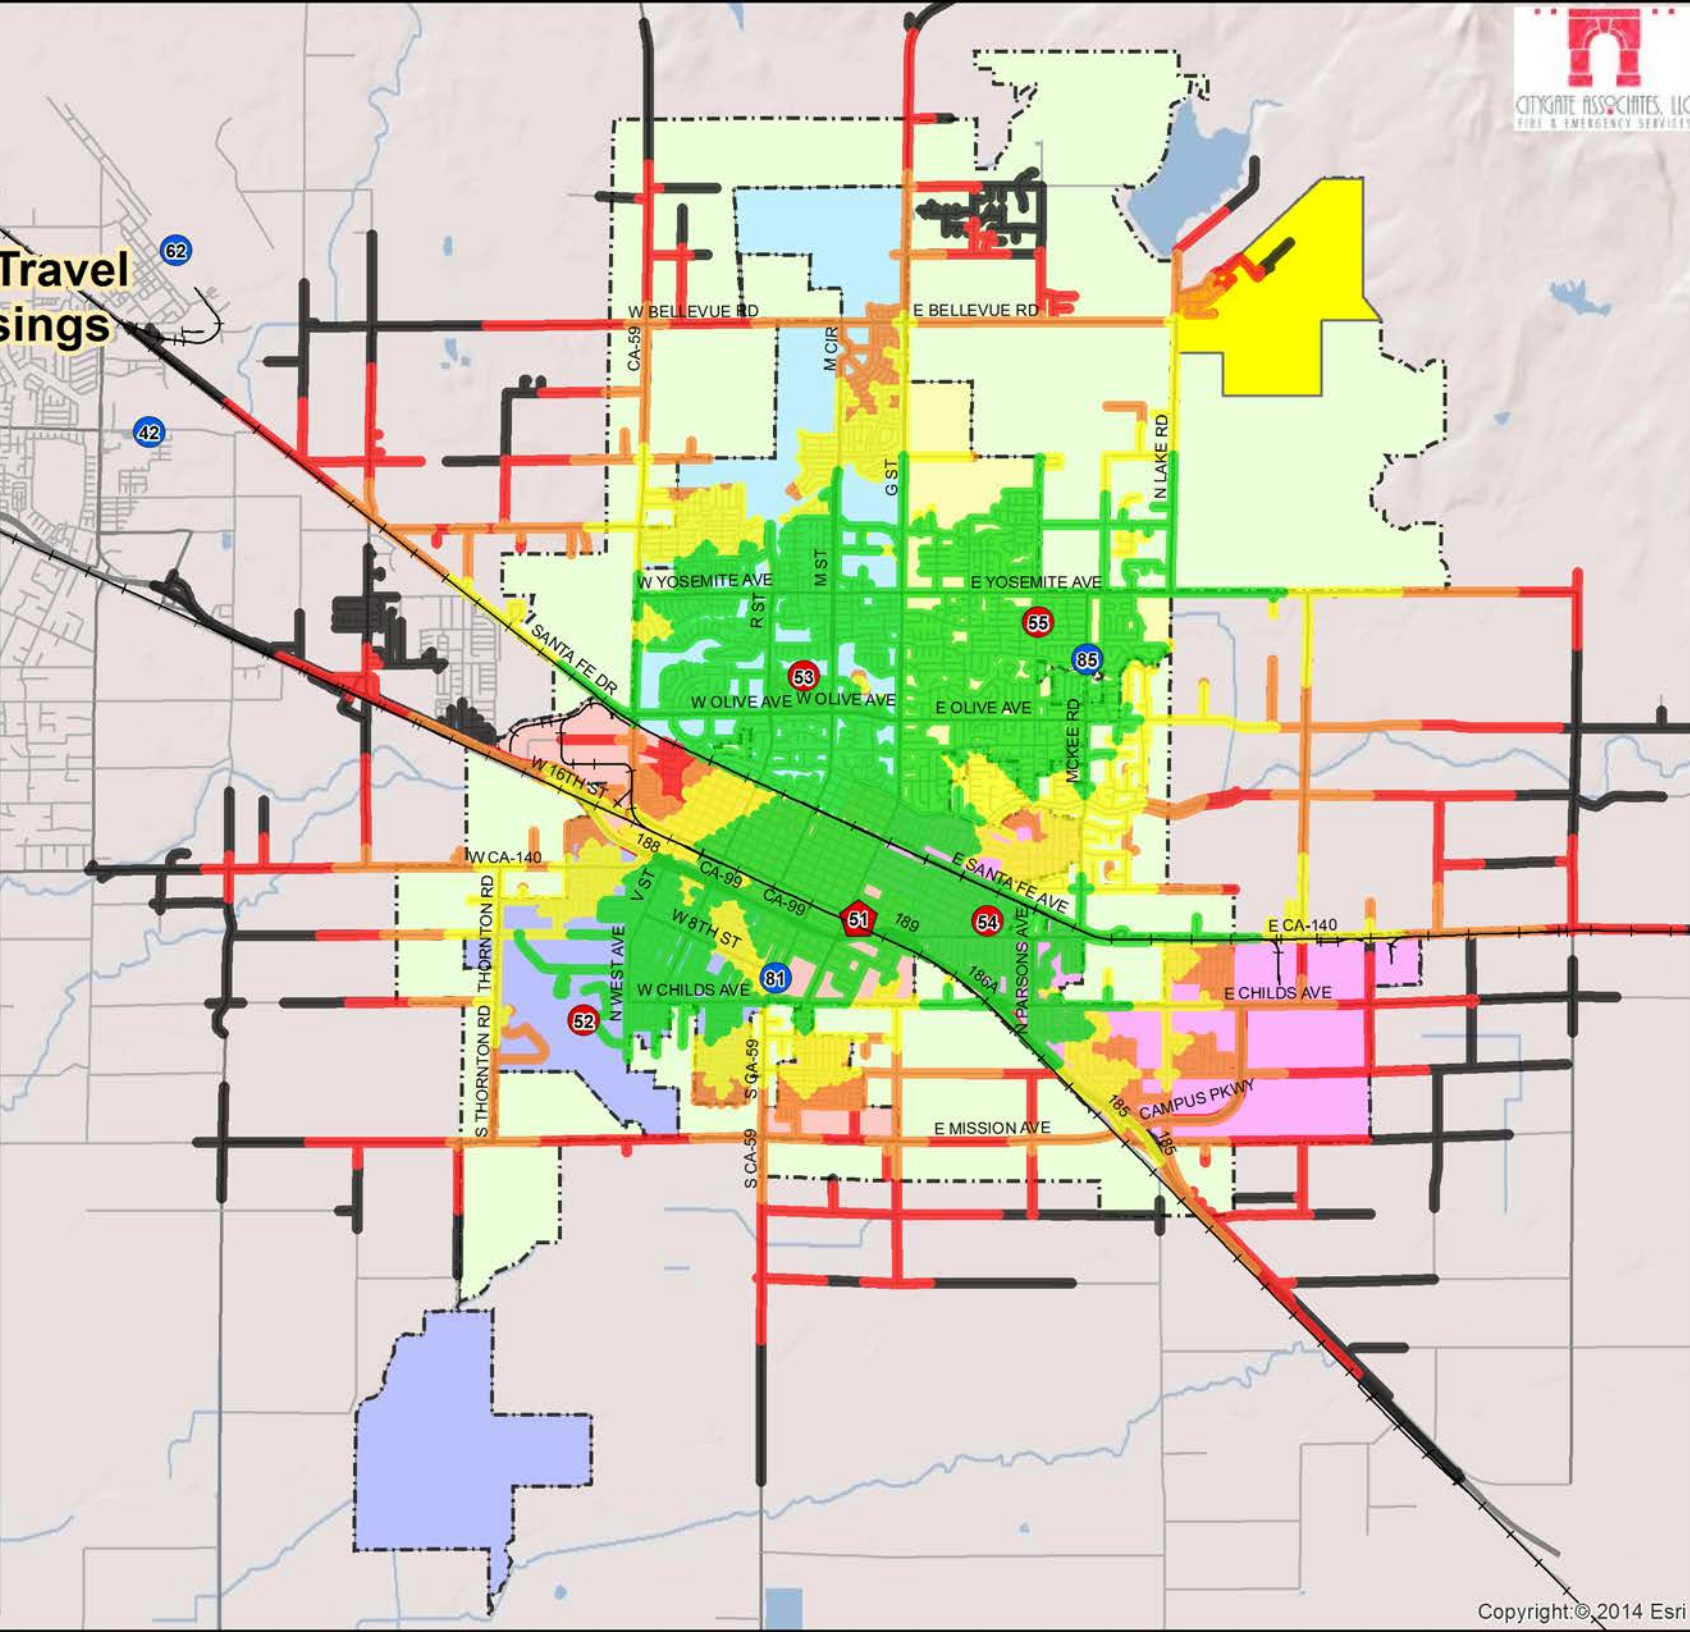

Legend

Fire Stations

- Engine
- ◆ Engine, Truck, Chief
- Mutual Aid Engine
- ▲ Mutual Aid Truck

Travel Time

- 5 Minute Engine Travel
- 6 Minute Engine Travel
- 7 Minute Engine Travel
- 8 Minute Engine Travel

First Due Areas

- 51 First Due Area
- 52 First Due Area
- 53 First Due Area
- 54 First Due Area
- 55 First Due Area

Other Features

- Merced Limits
- Sphere of Influence
- UC Merced Campus

**Merced FD
Map 10
1st Due Map
1 Engine
5, 6, 7, 8 Minute Travel
no railroad crossings**

Legend

- Engine
- ◆ Engine, Truck, Chief
- Mutual Aid Engine
- ▲ Mutual Aid Truck
- 4 Minute Engine Travel
- 5 Minute Engine Travel
- 6 Minute Engine Travel
- 7 Minute Engine Travel
- 8 Minute Engine Travel
- +— Railroads
- 51 First Due Area
- 52 First Due Area
- 53 First Due Area
- 54 First Due Area
- 55 First Due Area
- Merced Limits
- Sphere of Influence
- UC Merced Campus