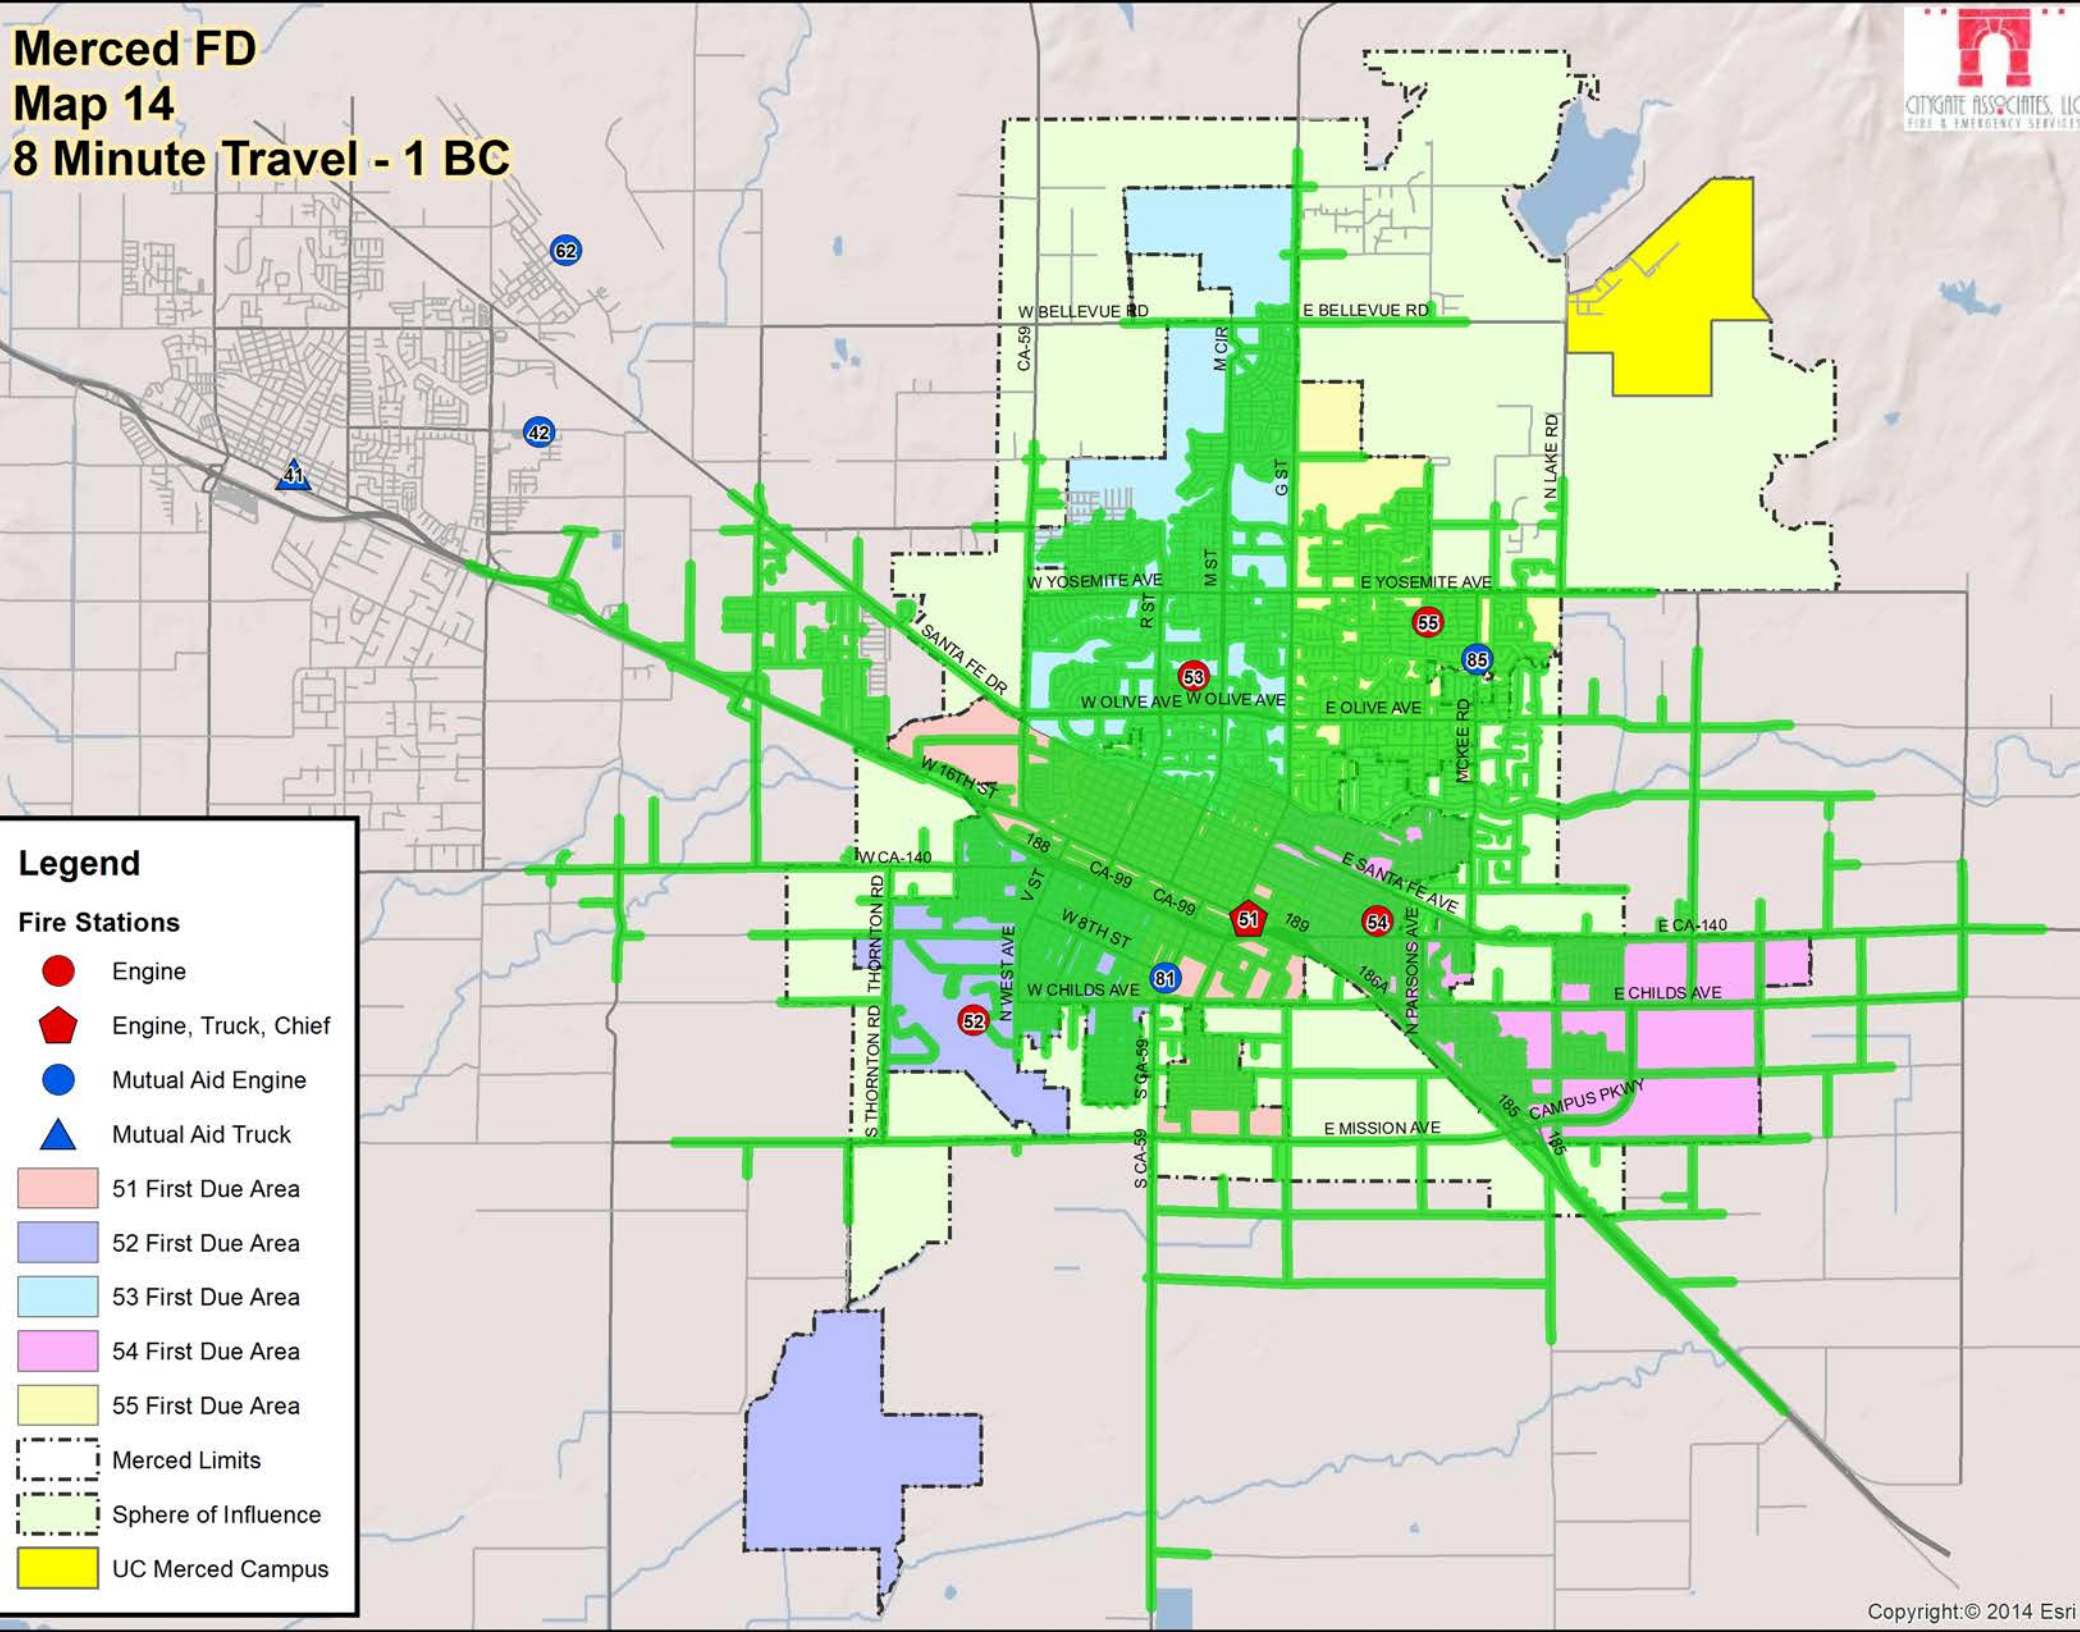

Merced FD

Map 12

8 Minute ERF Travel: 1 BC, 3 Engines, 1 Truck

Legend

Fire Stations

- Engine
- ◆ Engine, Truck, Chief
- Mutual Aid Engine
- ▲ Mutual Aid Truck
- 51 First Due Area
- 52 First Due Area
- 53 First Due Area
- 54 First Due Area
- 55 First Due Area
- Merced Limits
- Sphere of Influence
- UC Merced Campus

Merced FD Map 13 8 Minute Travel - 1 Truck

Legend

Fire Stations

- Engine
- ◆ Engine, Truck, Chief
- Mutual Aid Engine
- ▲ Mutual Aid Truck

- 51 First Due Area
- 52 First Due Area
- 53 First Due Area
- 54 First Due Area
- 55 First Due Area
- Merced Limits
- Sphere of Influence
- UC Merced Campus

Merced FD Map 14 8 Minute Travel - 1 BC

Legend

Fire Stations

- Engine
- ◆ Engine, Truck, Chief
- Mutual Aid Engine
- ▲ Mutual Aid Truck

- 51 First Due Area
- 52 First Due Area
- 53 First Due Area
- 54 First Due Area
- 55 First Due Area
- Merced Limits
- Sphere of Influence
- UC Merced Campus