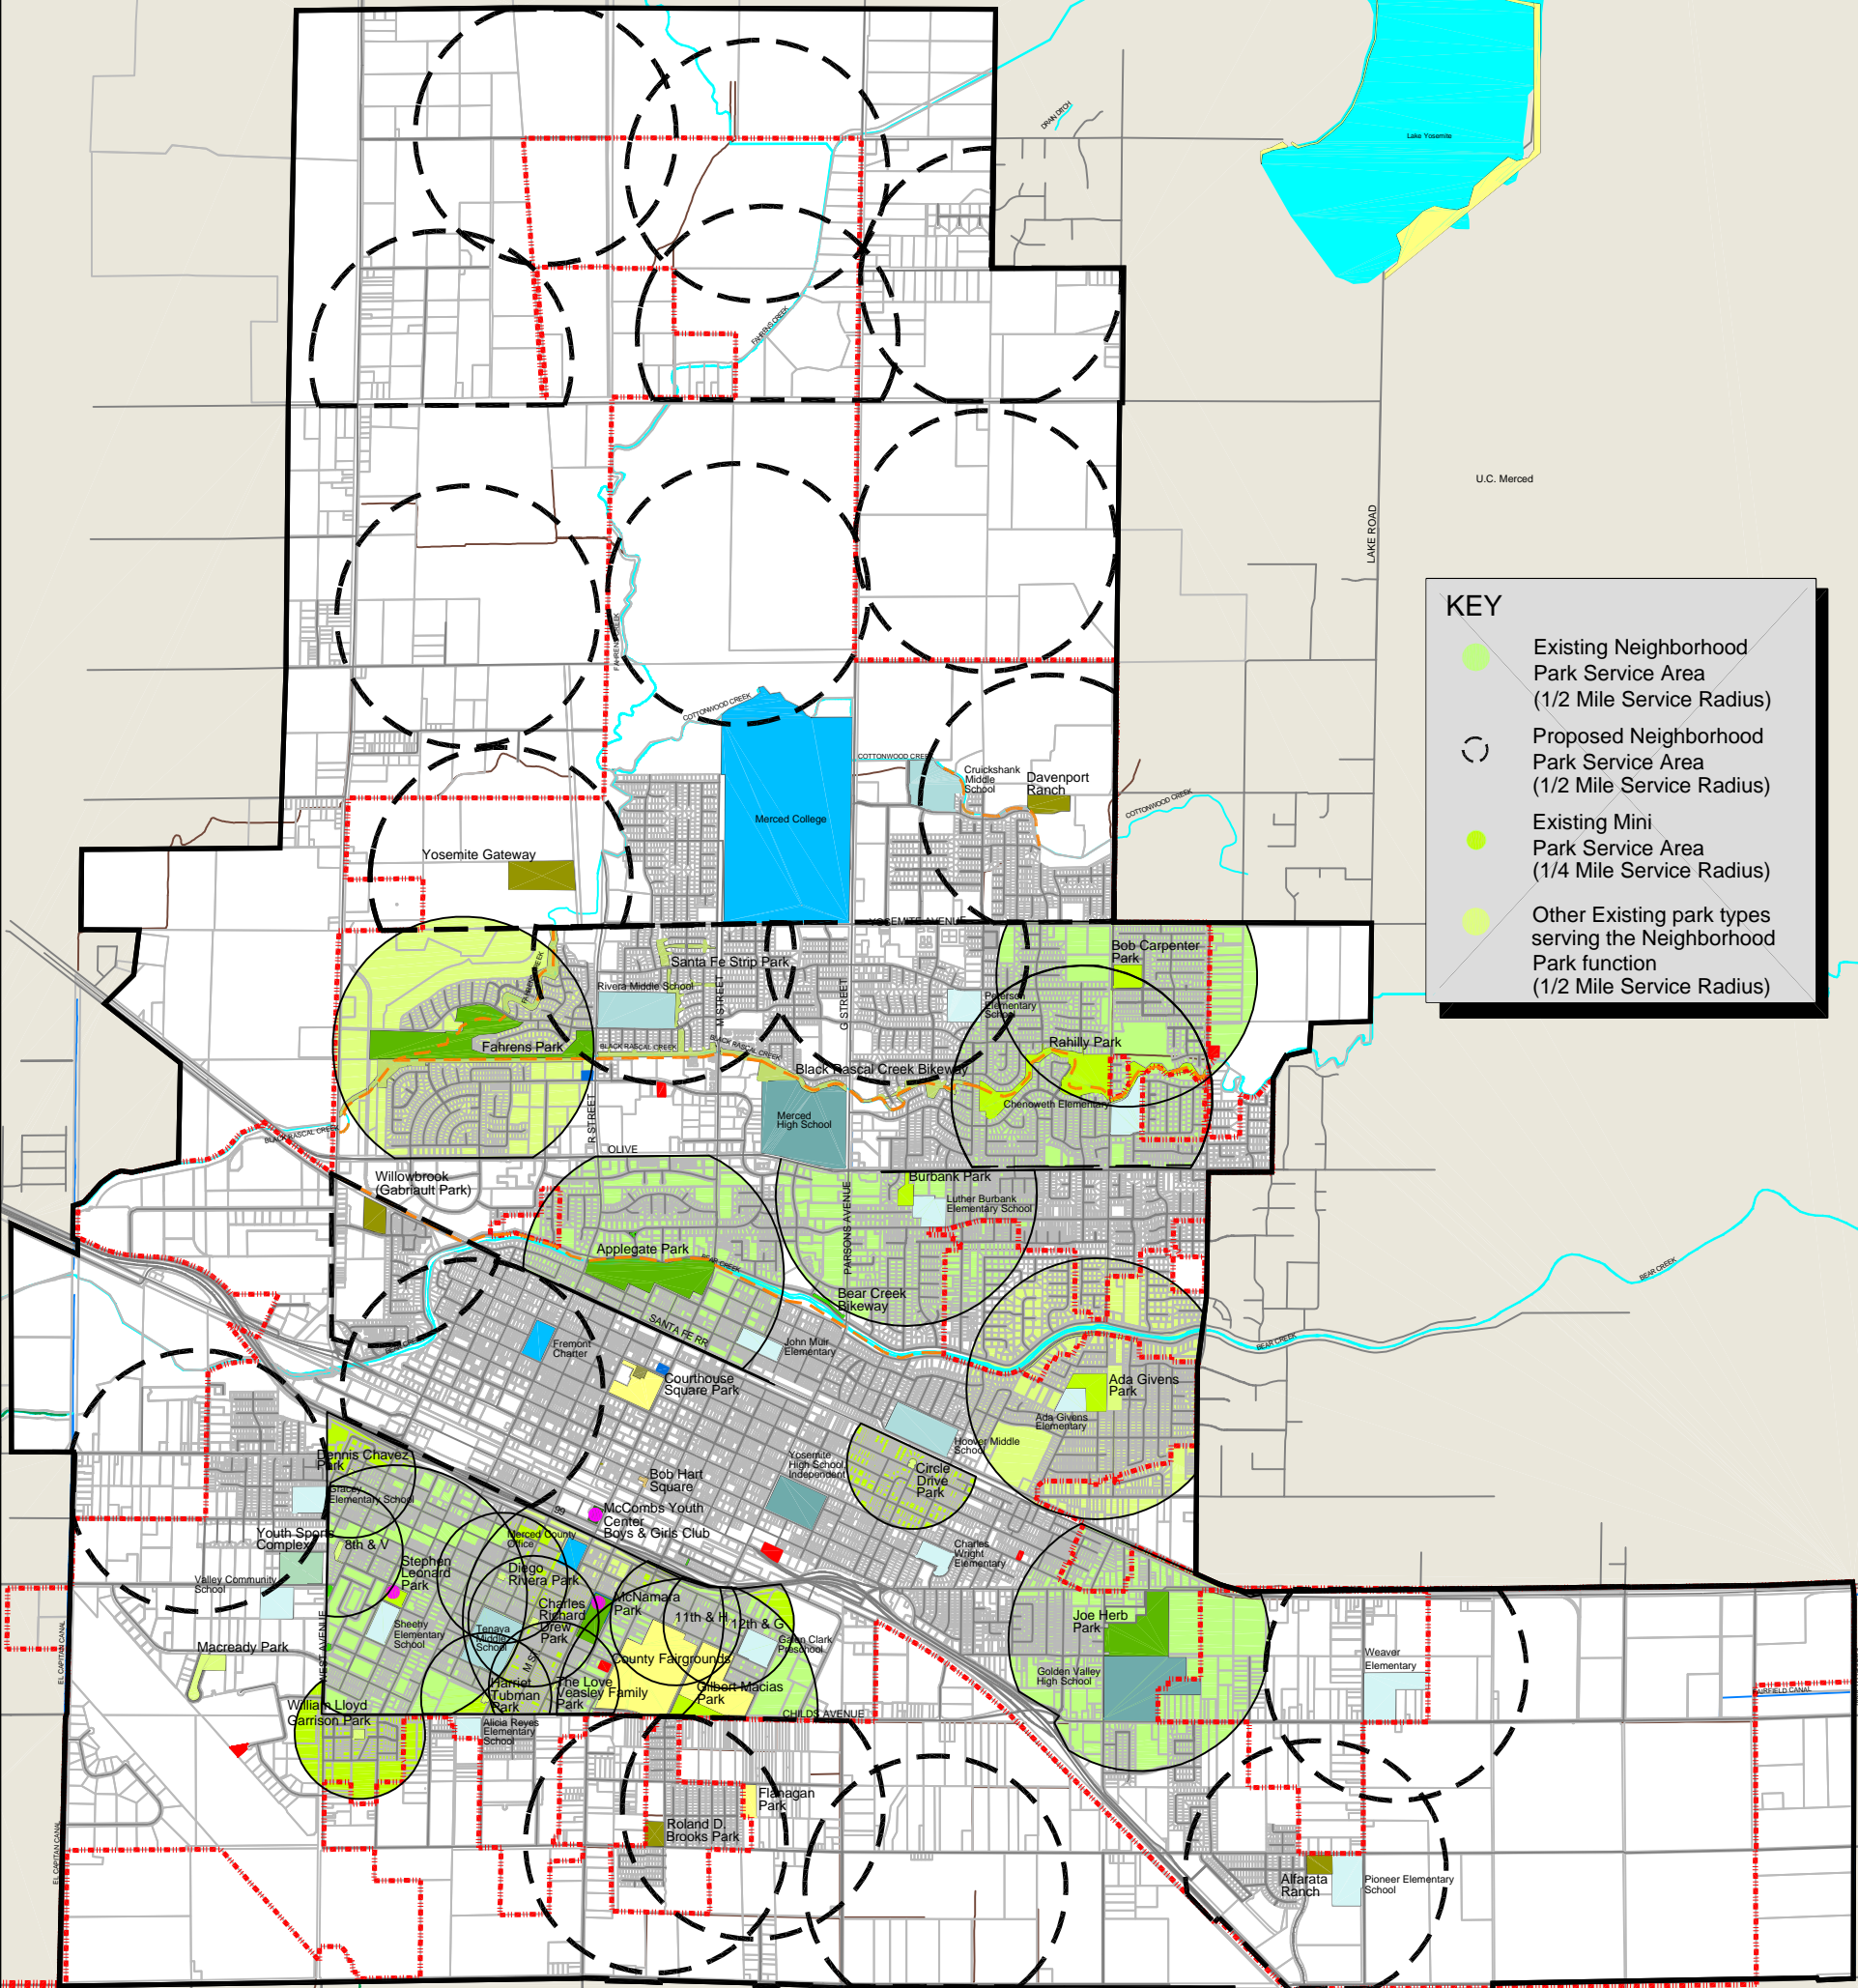

NEIGHBORHOOD PARK SERVICE AREA MAP

KEY

- Existing Neighborhood Park Service Area (1/2 Mile Service Radius)
- Proposed Neighborhood Park Service Area (1/2 Mile Service Radius)
- Existing Mini Park Service Area (1/4 Mile Service Radius)
- Other Existing park types serving the Neighborhood Park function (1/2 Mile Service Radius)

LEGEND

 SUDP/ Planning Area	 Special Use Parks
 City Limits	 Athletic Parks
 Elementary Schools	 Undeveloped Parkland
 Middle Schools	 Other Recreational Resources (Non-City)
 High Schools	● Community Recreation Facility
 Mini Parks	 Off Street Bike Trails
 Neighborhood Parks	
 Community Parks	
 Linear Parks	

Neighborhood Park Service Area Map
**Parks & Recreation
 Open Space Master Plan**
 Merced, California

Base data provided by the City of Merced