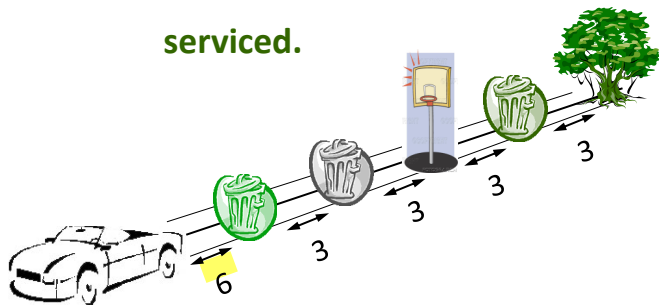

Curbside Placement Guidelines

Please keep your trash containers 6 feet away from vehicles and 3 feet away from other objects, such as; basketball hoops, trees, other containers, etc. Please note:

Not adhering to guidelines and/or blocked containers will not be serviced.